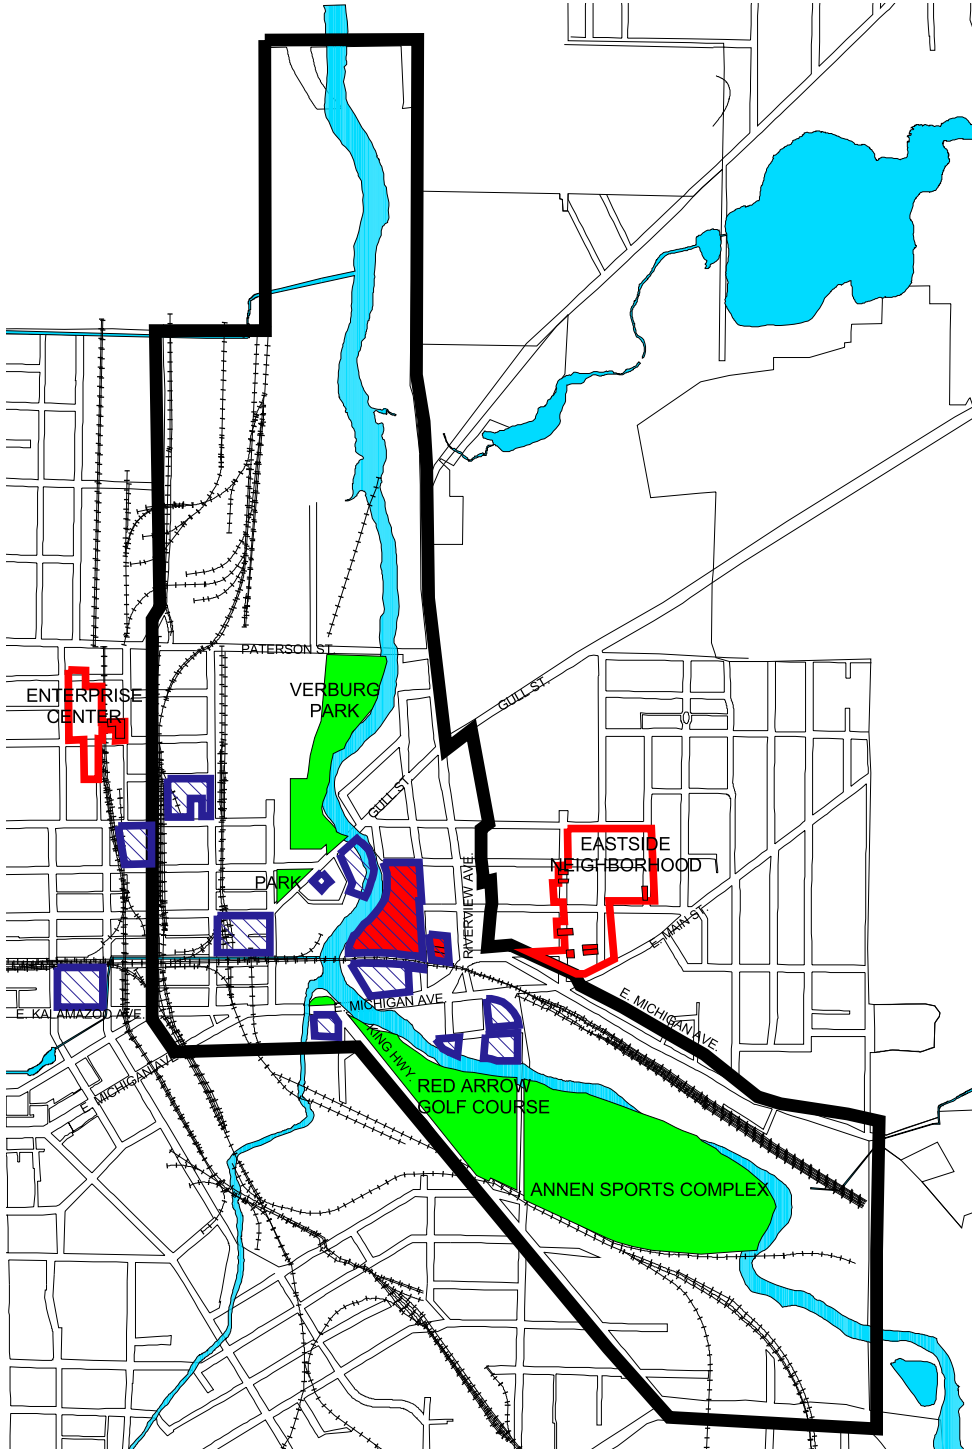

KALAMAZOO RIVERFRONT REDEVELOPMENT CLEAN MICHIGAN INITIATIVE

-  RENAISSANCE ZONE
-  RENAISSANCE ZONE PUBLICLY OWNED
-  BROWNFIELD PLAN