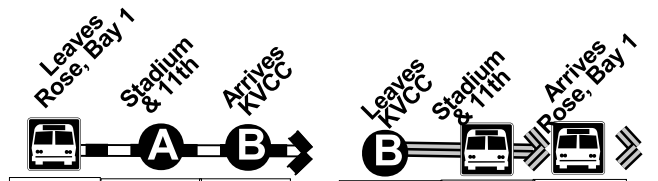

Route 11 - Stadium/KVCC

Monday - Saturday

from downtown to downtown

Legend

- Downtown Transfer Point
- From Downtown To Downtown

6:15am	6:22	6:40
7:15	7:22	7:40
8:15	8:22	8:40
9:15	9:22	9:40
10:15	10:22	10:40
11:15	11:22	11:40
12:15	12:22	12:40
1:15	1:22	1:40
2:15	2:22	2:40
3:15	3:22	3:40
4:15	4:22	4:40
5:15	5:22	5:40
6:15	6:22	6:40
7:15	7:22	7:40
8:15	8:22	8:40
9:15	9:22	9:40