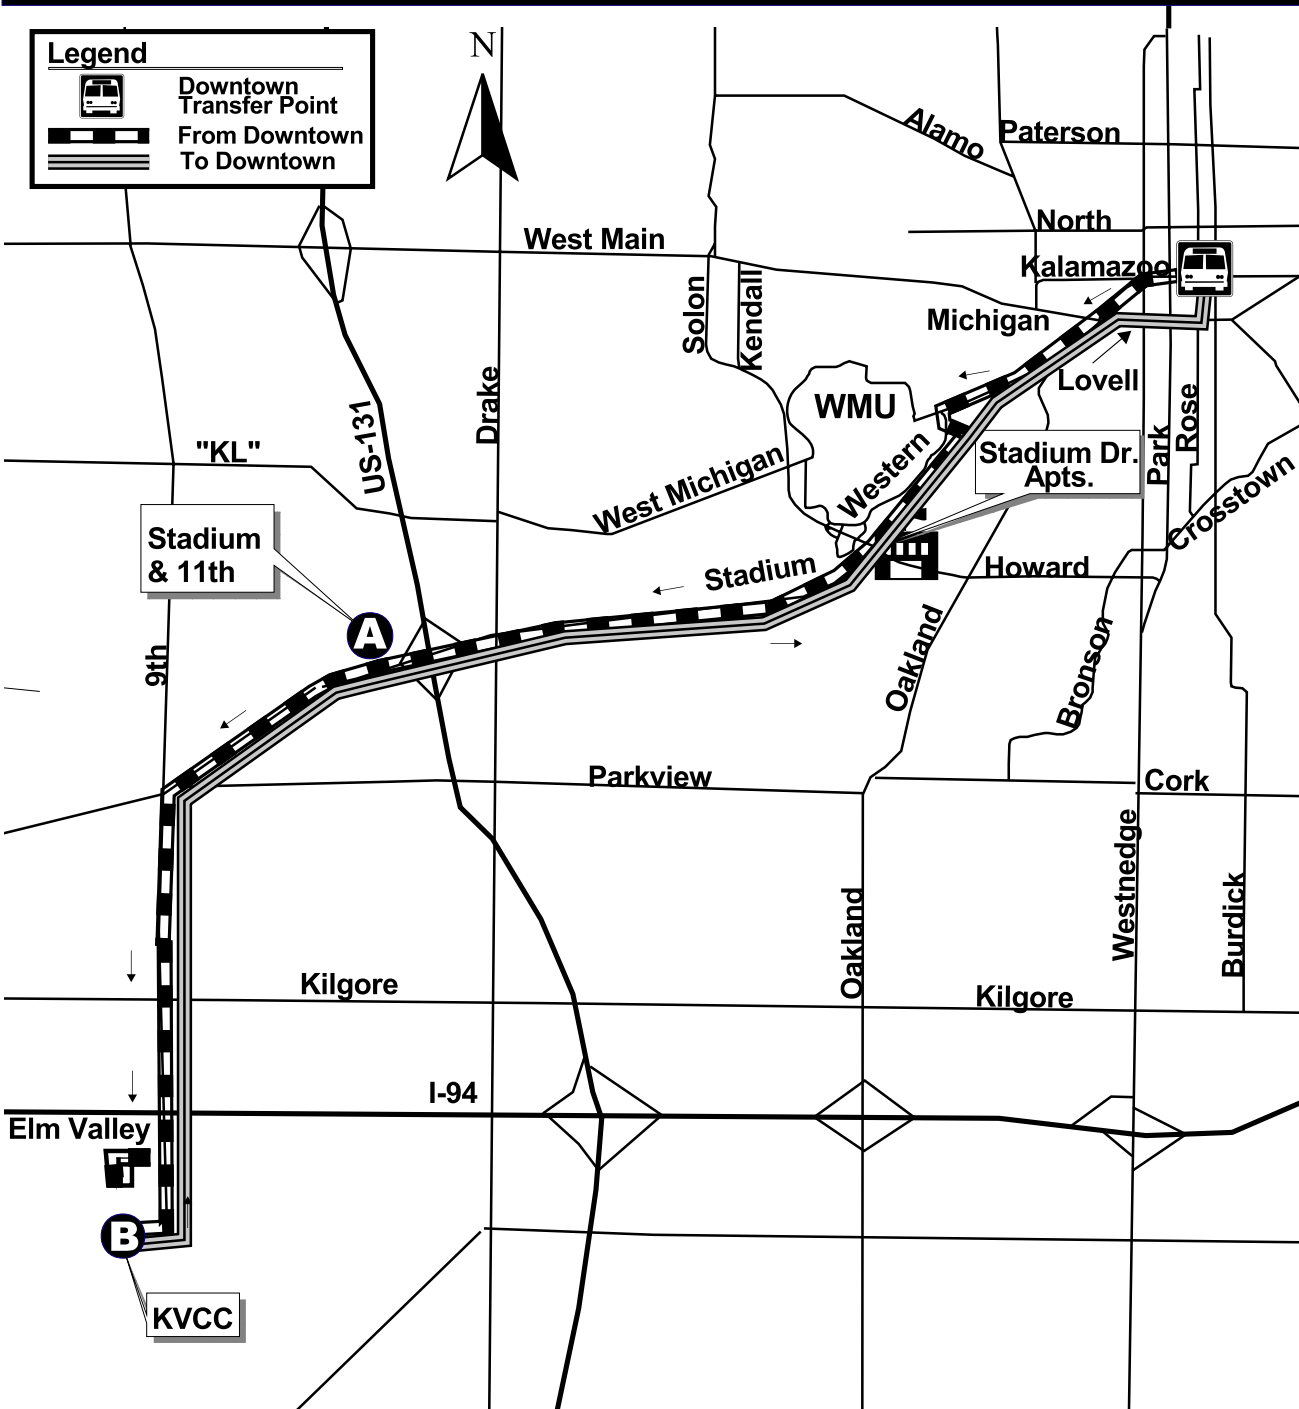

Route 11 - Stadium/KVCC

Monday - Saturday

from downtown to downtown

Legend

- Downtown Transfer Point
- From Downtown To Downtown

6:15am	6:22	6:40
7:15	7:22	7:40
8:15	8:22	8:40
9:15	9:22	9:40
10:15	10:22	10:40
11:15	11:22	11:40
12:15	12:22	12:40
1:15	1:22	1:40
2:15	2:22	2:40
3:15	3:22	3:40
4:15	4:22	4:40
5:15	5:22	5:40
6:15	6:22	6:40
7:15	7:22	7:40
8:15	8:22	8:40
9:15	9:22	9:40

6:46	6:50	7:12
7:46	7:50	8:12
8:46	8:50	9:12
9:46	9:50	10:12
10:46	10:50	11:12
11:46	11:50	12:12 pm
12:46	12:50	1:12
1:46	1:50	2:12
2:46	2:50	3:12
3:46	3:50	4:12
4:46	4:50	5:12
5:46	5:50	6:12
6:46	6:50	7:12
7:46	7:50	8:12
8:46	8:50	9:12
9:46	9:50	10:12

Bus does not service area.

Visit our web site at: www.kmetro.com