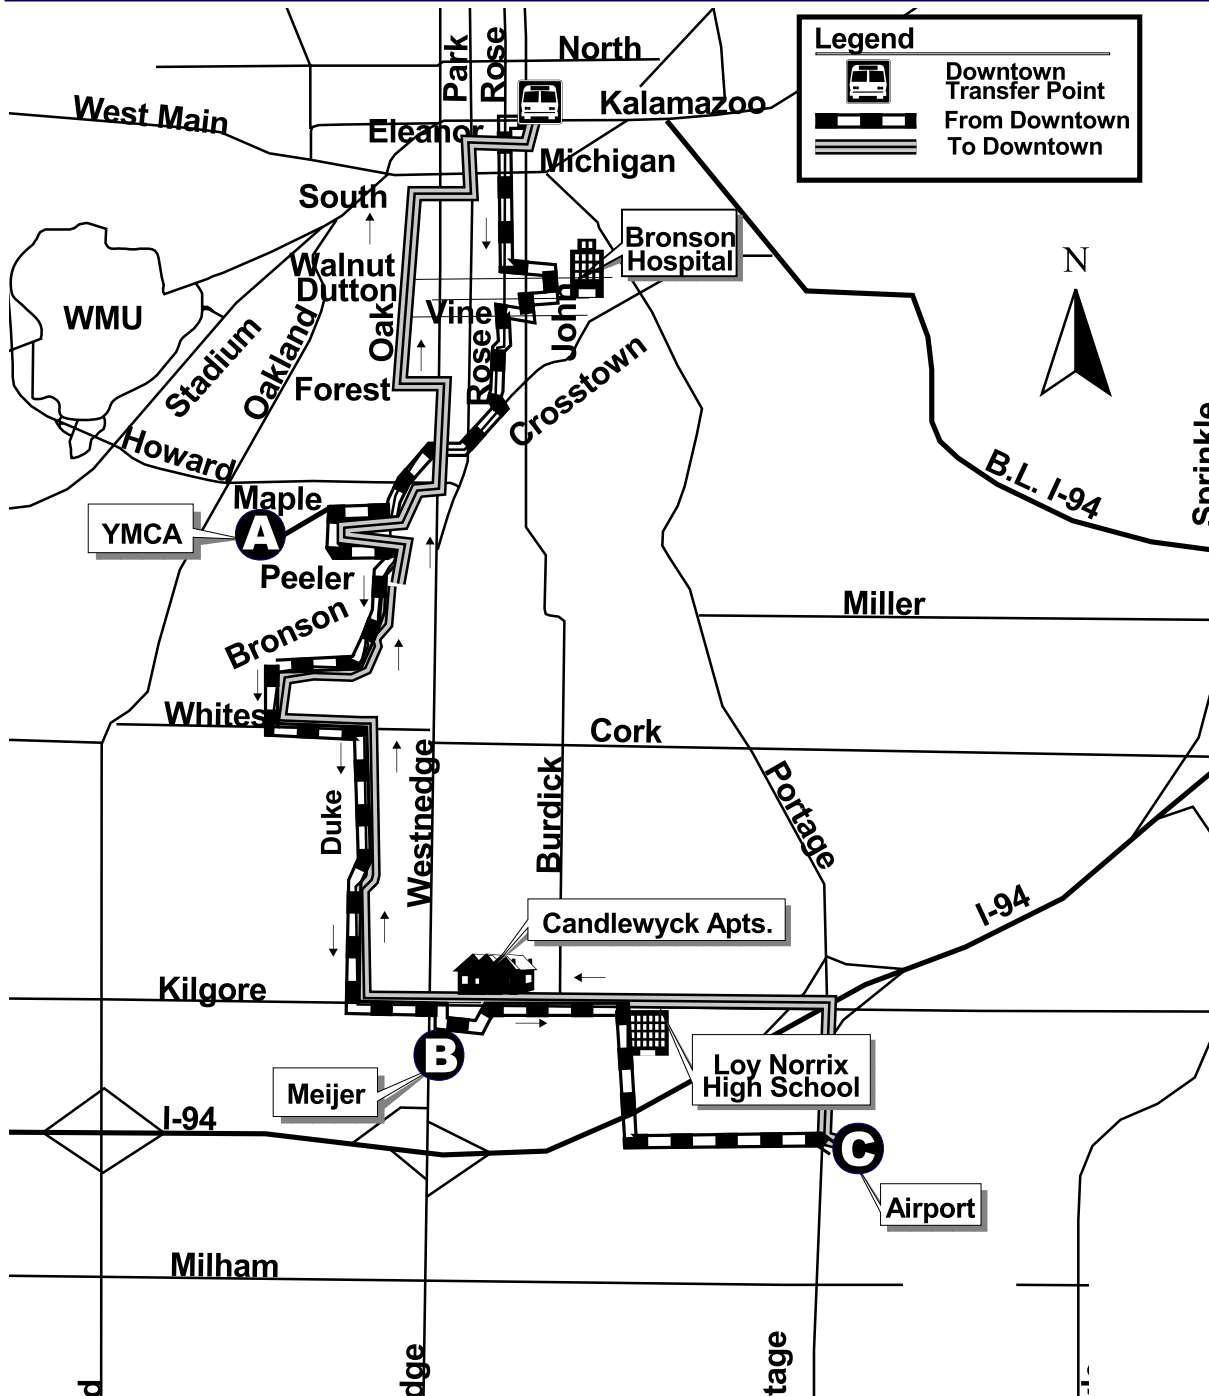

# Route 12 - Bronson

# Monday - Saturday

from downtown to downtown

|         |       |          |       |       |       |
|---------|-------|----------|-------|-------|-------|
| 6:45 am | 6:50  | 7:00     | 7:10  | 7:25  | 7:42  |
| 7:45    | 7:50  | 8:00     | 8:10  | 8:25  | 8:42  |
| 8:45    | 8:50  | 9:00     | 9:10  | 9:25  | 9:42  |
| 9:45    | 9:50  | 10:00    | 10:10 | 10:25 | 10:42 |
| 10:45   | 10:50 | 11:00    | 11:10 | 11:25 | 11:42 |
| 11:45   | 11:50 | 12:00 pm | 12:10 | 12:25 | 12:42 |
| 12:45   | 12:50 | 1:00     | 1:10  | 1:25  | 1:42  |
| 1:45    | 1:50  | 2:00     | 2:10  | 2:25  | 2:42  |
| 2:15    | 2:20  | 2:30     | 2:40  | 2:55  | 3:12  |
| 3:15    | 3:20  | 3:30     | 3:40  | 3:55  | 4:12  |
| 4:15    | 4:20  | 4:30     | 4:40  | 4:55  | 5:12  |
| 5:15    | 5:20  | 5:30     | 5:40  | 5:55  | 6:12  |
| 6:15    | 6:20  | 6:30     | 6:40  | 6:55  | 7:12  |
| 7:15    | 7:20  | 7:30     | 7:40  | 7:55  | 8:12  |
| 8:15    | 8:20  | 8:30     | 8:40  | 8:55  | 9:12  |
| 9:15    | 9:20  | 9:30     | 9:40  | 9:55  | 10:12 |

— Bus does not service area.

Visit our web site at: [www.kmetro.com](http://www.kmetro.com)