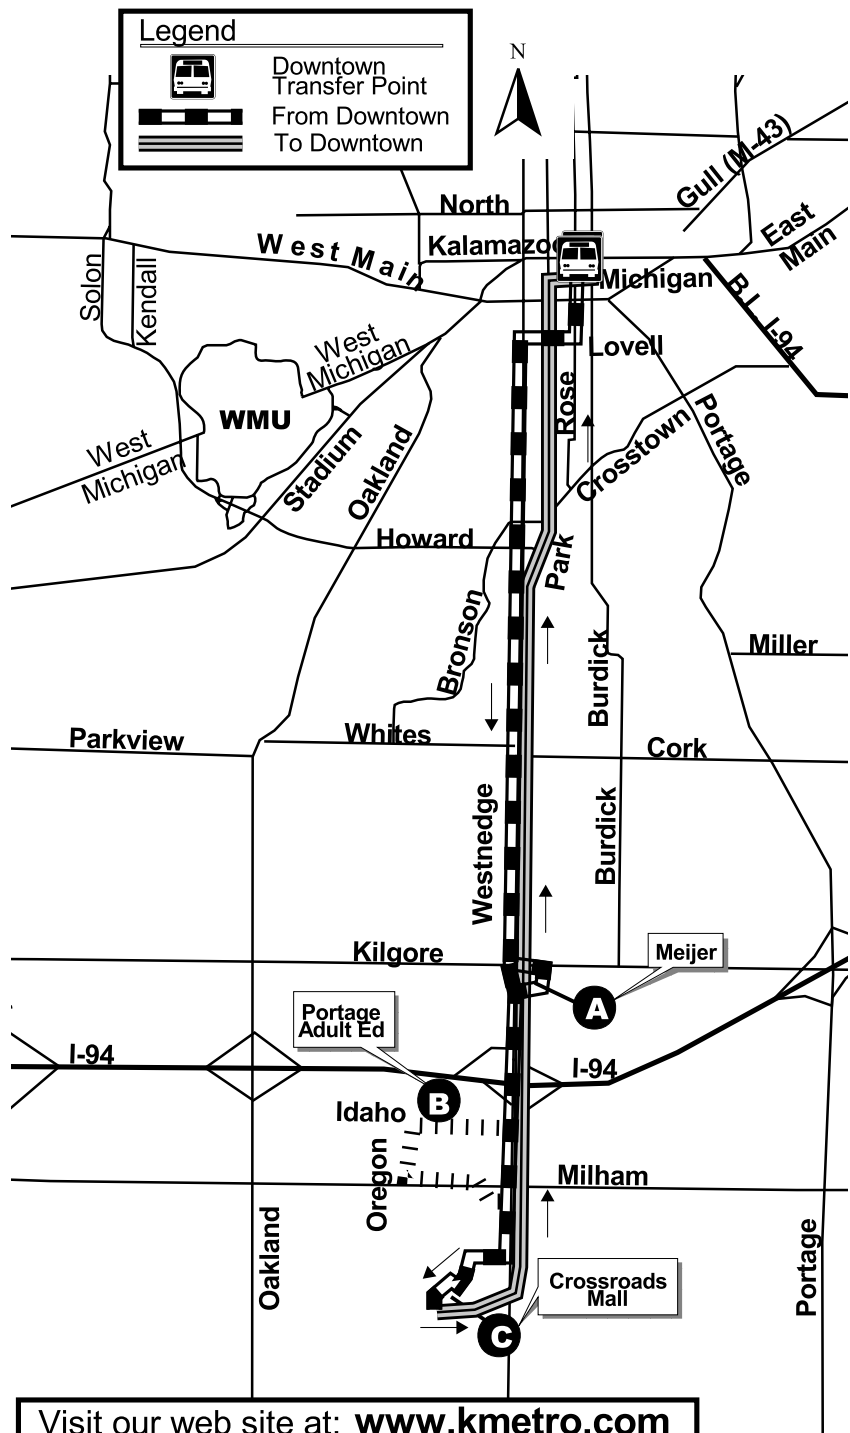

Route 1 - Westnedge

Visit our web site at: www.kmetro.com

Monday - Saturday

from downtown

to downtown

Leaves Burdick, Bay 11	Meijers	Portage Adult Ed.
5:55 am	6:05	—
6:15	6:30	—
6:45	7:00	—
7:15	7:30	7:35
7:45	8:00	8:05
8:15	8:30	—
8:45	9:00	—
9:15	9:30	—
9:45	10:00	—
10:15	10:30	—
10:45	11:00	—
11:15	11:30	—
11:45	12:00	—
12:15	12:30	—
12:45	1:00	—
1:15	1:30	—
1:45	2:00	—
2:15	2:30	—
2:45	3:00	—
3:15	3:30	—
3:45	4:00	—
4:15	4:30	—
4:45	5:00	—
5:15	5:30	—
5:45	6:00	—
6:15	6:30	—
7:15	7:30	—
8:15	8:30	—
9:15	9:30	—

Leaves Crossroads	Meijers	Arrives Burdick, Bay 11
6:10	6:20	6:42
6:40	6:50	7:12
7:10	7:20	7:42
7:40	7:50	8:12
8:10	8:20	8:42
8:40	8:50	9:12
9:10	9:20	9:42
9:40	9:50	10:12
10:10	10:20	10:42
10:40	10:50	11:12
11:10	11:20	11:42
11:40	11:50	12:12
12:10	12:20	12:42
12:40	12:50	1:12
1:10	1:20	1:42
1:40	1:50	2:12
2:10	2:20	2:42
2:40	2:50	3:12
3:10	3:20	3:42
3:40	3:50	4:12
4:10	4:20	4:42
4:40	4:50	5:12
5:10	5:20	5:42
5:40	5:50	6:12
6:10	6:20	6:42
6:40	6:50	7:12
7:40	7:50	8:12
8:40	8:50	9:12
9:40	9:50	10:12

— Bus does not service area.