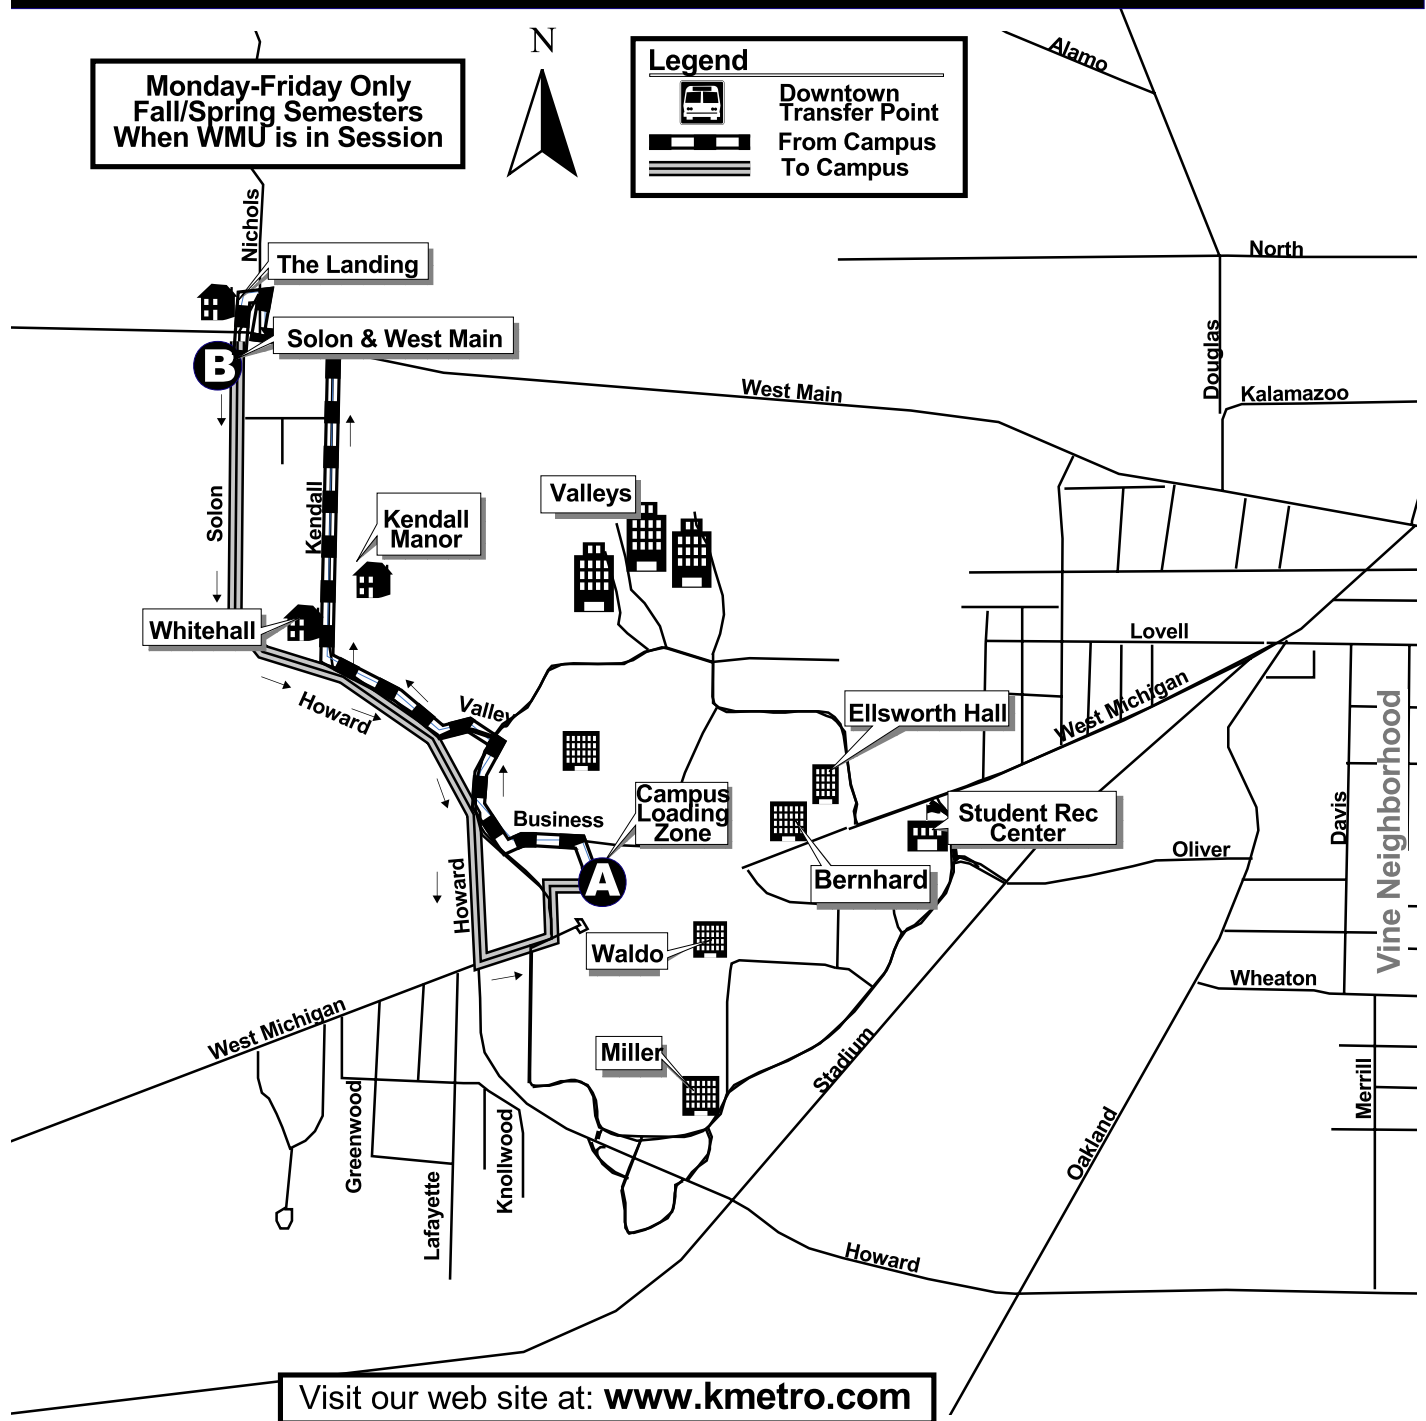

# Route 21 - Solon-Kendall

# Monday - Friday

**Monday-Friday Only**  
**Fall/Spring Semesters**  
**When WMU is in Session**

**Legend**

-  Downtown Transfer Point
-  From Campus To Campus

Visit our web site at: [www.kmetro.com](http://www.kmetro.com)

*from Campus* *to Campus*

Leaves Campus Loading Zone A	Solon & West Main B	Arrives Campus Loading Zone A
7:15 am	7:19	7:30
7:45	7:49	8:00
8:15	8:19	8:30
8:45	8:49	9:00
9:15	9:19	9:30
9:45	9:49	10:00
10:15	10:19	10:30
10:45	10:49	11:00
11:15	11:19	11:30
11:45	11:49	12:00 pm
12:15	12:19	12:30
12:45	12:49	1:00
1:15	1:19	1:30
1:45	1:49	2:00
2:15	2:19	2:30
2:45	2:49	3:00
3:15	3:19	3:30
3:45	3:49	4:00
4:15	4:19	4:30
4:45	4:49	5:00
5:15	5:19	5:30
5:45	5:49	6:00
6:15*	6:19*	6:30*
6:55*	6:49*	7:00*
7:15*	7:19*	7:30*
7:45*	7:49*	8:00*
8:15*	8:19*	8:30*
8:45*	8:49*	9:00*
9:15*	9:19*	9:30*