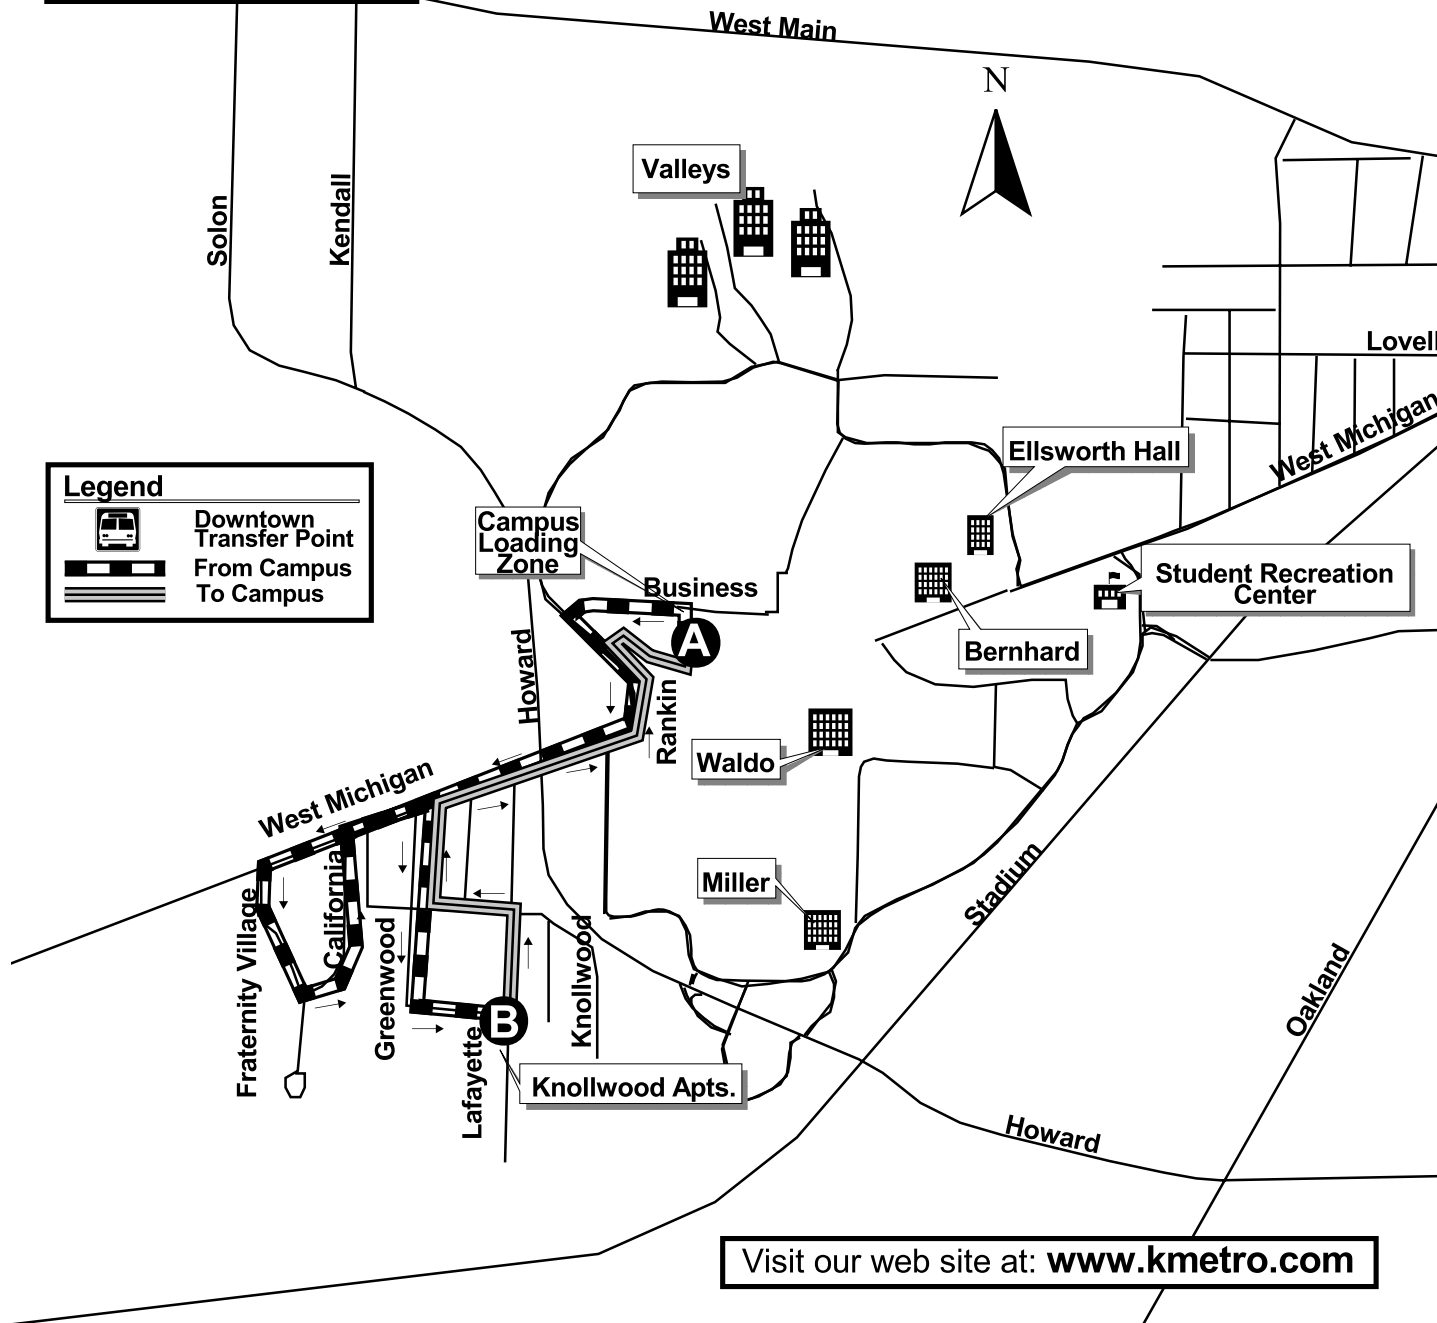

Route 22 - Lafayette

Monday - Friday

Monday-Friday Only
Fall/Spring Semesters
When WMU is in Session

from Campus to Campus

Legend

- Downtown Transfer Point
- From Campus
- To Campus

7:00 am	7:04	7:12
7:30	7:34	7:42
8:00	8:04	8:12
8:30	8:34	8:42
9:00	9:04	9:12
9:30	9:34	9:42
10:00	10:04	10:12
10:30	10:34	10:42
11:00	11:04	11:12
11:30	11:34	11:42
12:00 pm	12:04	12:12
12:30	12:34	12:42
1:00	1:04	1:12
1:30	1:34	1:42
2:00	2:04	2:12
2:30	2:34	2:42
3:00	3:04	3:12
3:30	3:34	3:42
4:00	4:04	4:12
4:30	4:34	4:42
5:00	5:04	5:12
5:30	5:34	5:42
6:00	6:04	6:12
6:30*	6:34*	6:42*
7:00*	7:04*	7:12*
7:30*	7:34*	7:42*
8:00*	8:04*	8:12*
8:30*	8:34*	8:42*
9:00*	9:04*	9:12*