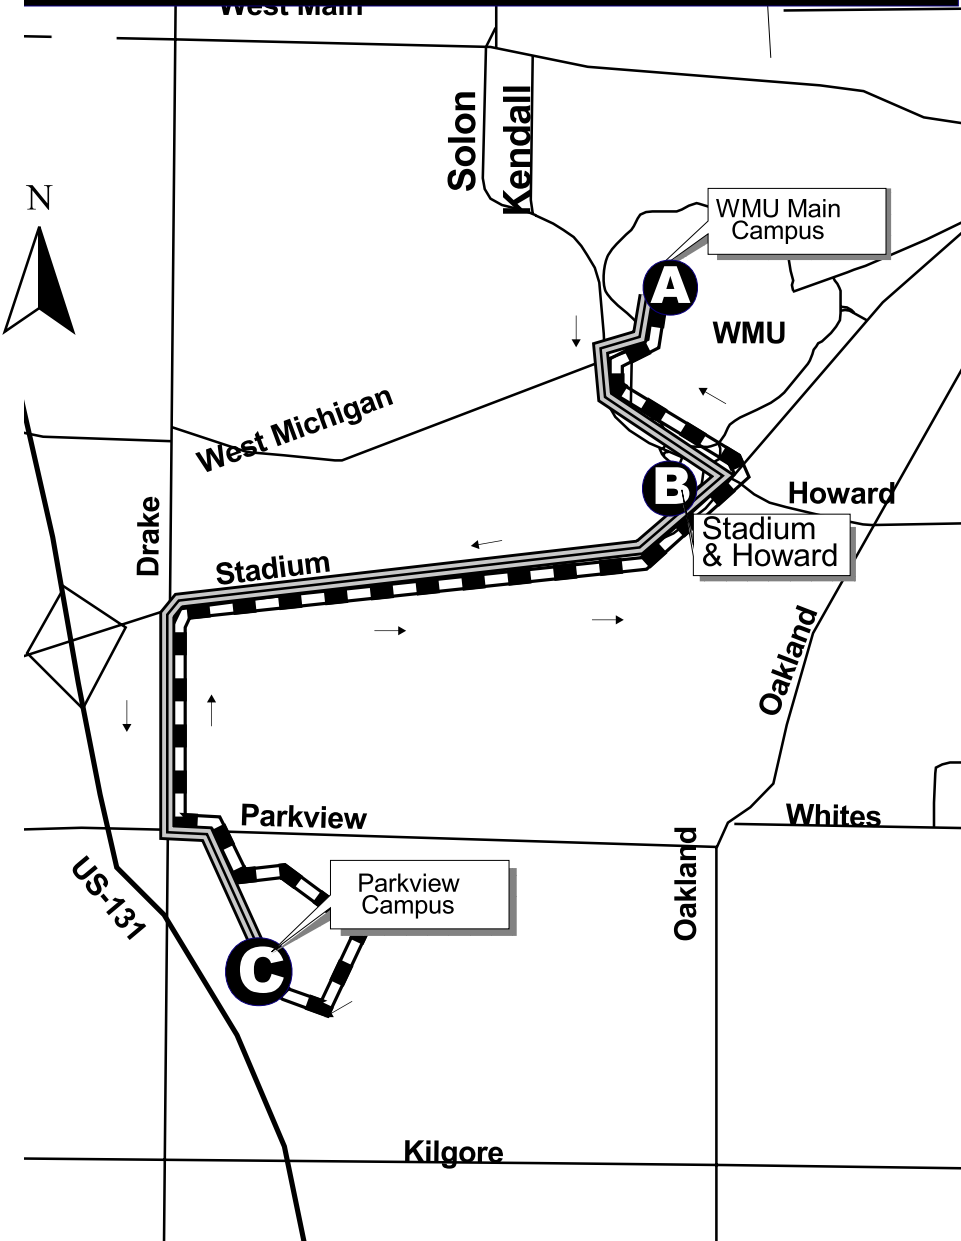

# 25 - WMU Parkview Campus

# Monday - Friday Summer I and II

from WMU campus

to WMU campus

|       |       |       |  |       |       |  |
|-------|-------|-------|--|-------|-------|--|
| 8:00  | 8:02  | 8:20  |  | 8:30  | 8:50  | Mondays and Wednesdays Only                    |
| 9:00  | 9:02  | 9:20  |  | 9:30  | 9:50  |  |
| 10:00 | 10:02 | 10:20 |  | 10:30 | 10:50 |  |
| 11:00 | 11:02 | 11:20 |  | 11:30 | 11:50 |  |
| 12:00 | 12:02 | 12:20 |  | 12:30 | 12:50 |  |
| 1:00  | 1:02  | 1:20  |  | 1:30  | 1:50  |  |
| 2:00  | 2:02  | 2:20  |  | 2:30  | 2:50  |  |
| 3:00  | 3:02  | 3:20  |  | 3:30  | 3:50  |  |
| 4:00  | 4:02  | 4:20  |  | 4:30  | 4:50  |  |
| 5:00  | 5:02  | 5:20  |  | 5:30  | 5:50  |  |
| 6:00  | 6:02  | 6:20  |  | 6:30  | 6:50  | Service ends at 4:50 on Tuesdays and Thursdays |
| 7:00  | 7:02  | 7:20  |  | 7:30  | 7:50  |  |

**Legend**

- To Main Campus
- From Main Campus
- Limited Service

Visit our web site at: [www.kmetro.com](http://www.kmetro.com)

**Monday - Friday Only**  
**Summer I and II Semesters**  
**When WMU is in Session.**  
**Bus stops at designated stops only.**