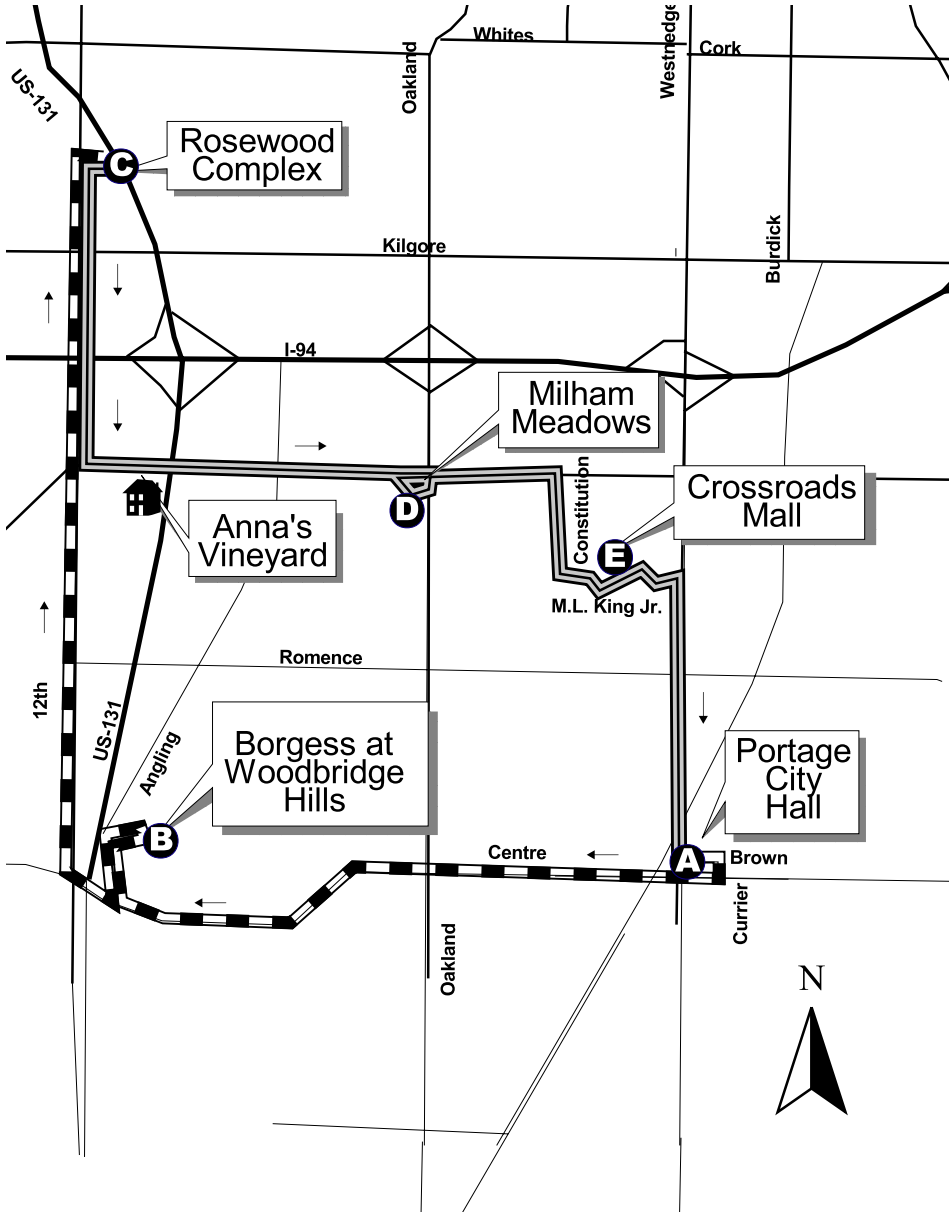

26 - Centre West

Visit our web site at: www.kmetro.com

Monday - Saturday

from City Hall

to City Hall

		6:48 am
7:25	7:38	7:48
8:25	8:38	8:48
9:25	9:38	9:48
10:25	10:38	10:48
11:25	11:38	11:48
12:25	12:38	12:48
1:25	1:38	1:48
2:25	2:38	2:48
3:25	3:38	3:48
4:25	4:38	4:48
5:25	5:38	5:48
6:25	6:38	6:48
7:25	7:38	7:48
8:25	8:38	8:48
9:25	9:38	9:48

6:58	7:10	7:25
7:58	8:10	8:25
8:58	9:10	9:25
9:58	10:10	10:25
10:58	11:10	11:25
11:58	12:10 pm	12:25
12:58	1:10	1:25
1:58	2:10	2:25
2:58	3:10	3:25
3:58	4:10	4:25
4:58	5:10	5:25
5:58	6:10	6:25
6:58	7:10	7:25
7:58	8:10	8:25
8:58	9:10	9:25
9:58	10:10	

Legend

-  To Portage City Hall
-  From Portage City Hall
-  Limited Service