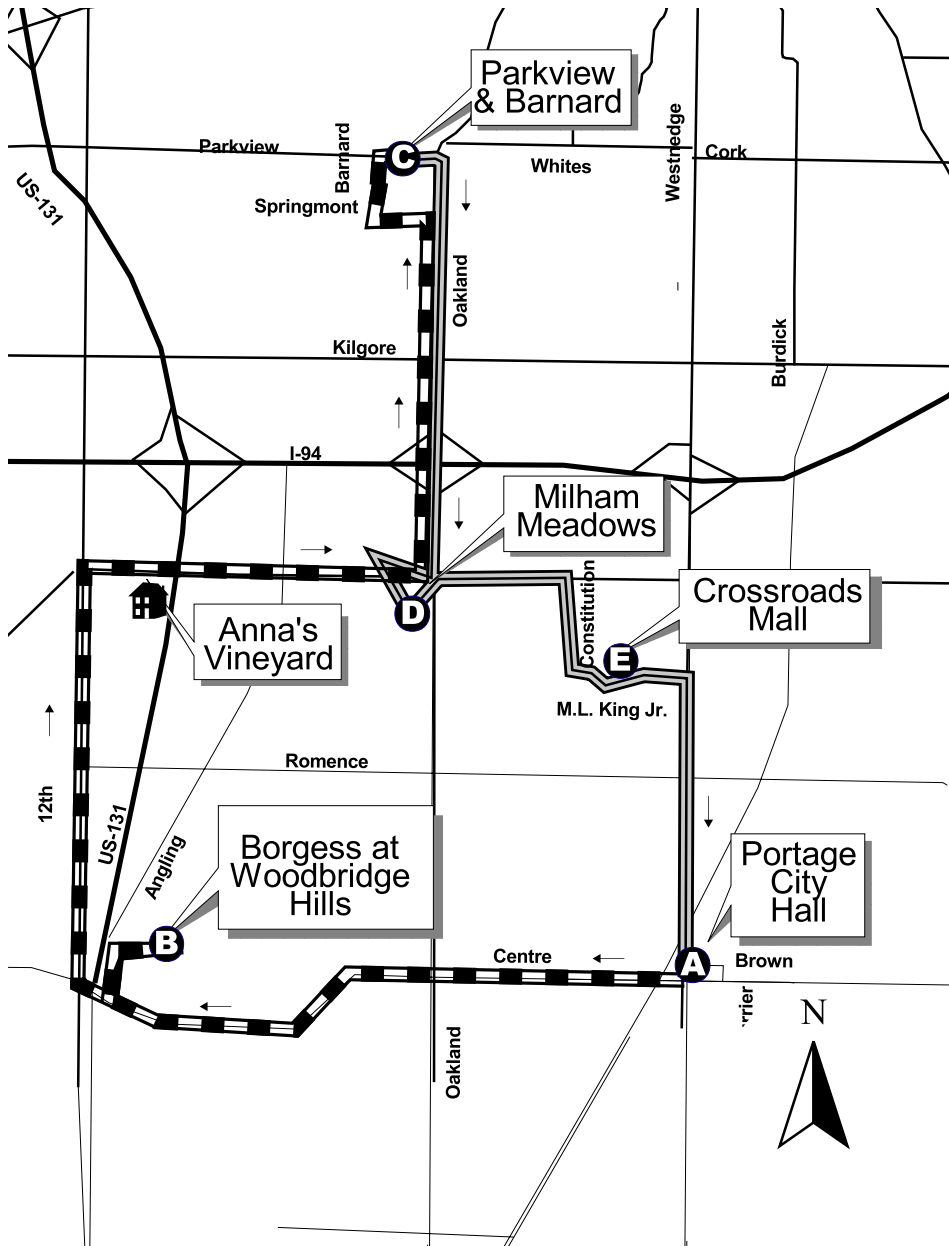

26 - Centre West

Monday - Saturday

from City Hall

to City Hall

Visit our web site at: www.kmetro.com

6:25 am	6:35	6:50
7:25	7:35	7:50
8:25	8:35	8:50
9:25	9:35	9:50
10:25	10:35	10:50
11:25	11:35	11:50
12:25	12:35	12:50
1:25	1:35	1:50
2:25	2:35	2:50
3:25	3:35	3:50
4:25	4:35	4:50
5:25	5:35	5:50
6:25	6:35	6:50
7:25	7:35	7:50
8:25	8:35	8:50
9:25	9:35	9:50

6:55	7:10	7:25
7:55	8:10	8:25
8:55	9:10	9:25
9:55	10:10	10:25
10:55	11:10	11:25
11:55	12:10 pm	12:25
12:55	1:10	1:25
1:55	2:10	2:25
2:55	3:10	3:25
3:55	4:10	4:25
4:55	5:10	5:25
5:55	6:10	6:25
6:55	7:10	7:25
7:55	8:10	8:25
8:55	9:10	9:25
9:55		

Legend

- From Portage City Hall
- To Portage City Hall
- Limited Service