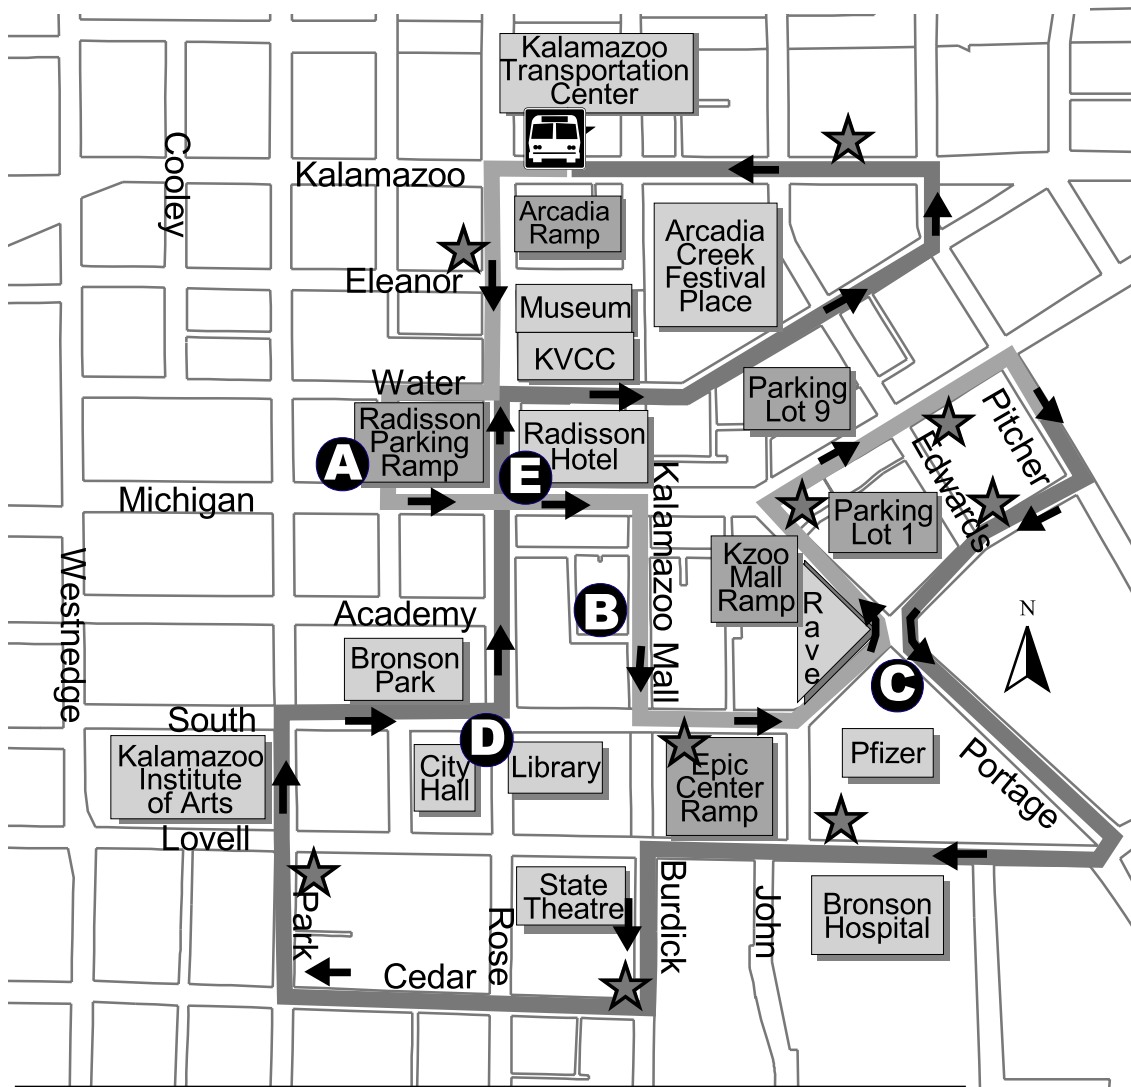

Route 99 - Holly Jolly Trolley

Tuesday - Sunday

11:00a	11:02a	11:04a	11:06a	11:10a	11:12a	11:20a
11:20	11:22	11:24	11:26	11:30	11:32	11:40
11:40	11:42	11:44	11:46	11:50	11:52	12:00p
12:00p	12:02p	12:04p	12:06p	12:10p	12:12p	12:20
12:20	12:22	12:24	12:26	12:30	12:32	12:40
12:40	12:42	12:44	12:46	12:50	12:52	1:00
1:00	1:02	1:04	1:06	1:10	1:12	1:20
1:20	1:22	1:24	1:26	1:30	1:32	1:40
1:40	1:42	1:44	1:46	1:50	1:52	2:00
2:00	2:02	2:04	2:06	2:10	2:12	2:20
2:20	2:22	2:24	2:26	2:30	2:32	2:40
2:40	2:42	2:44	2:46	2:50	2:52	3:00
3:00	3:02	3:04	3:06	3:10	3:12	3:20
3:20	3:22	3:24	3:26	3:30	3:32	3:40
3:40	3:42	3:44	3:46	3:50	3:52	4:00
4:00*	4:02*	4:04*	4:06*	4:10*	4:12*	4:20*
4:20*	4:22*	4:24*	4:26*	4:30*	4:32*	4:40*
4:40*	4:42*	4:44*	4:46*	4:50*	4:52*	5:00*
5:00*	5:02*	5:04*	5:06*	5:10*	5:12*	5:20*
5:20*	5:22*	5:24*	5:26*	5:30*	5:32*	5:40*
5:40*	5:42*	5:44*	5:46*	5:50*	5:52*	6:00*
6:00*	6:02*	6:04*	6:06*	6:10*	6:12*	6:20*
6:20*	6:22*	6:24*	6:26*	6:30*	6:32*	6:40*
6:40*	6:42*	6:44*	6:46*	6:50*	6:52*	7:00*
7:00*	7:02*	7:04*	7:06*	7:10*	7:12*	7:20*
7:20*	7:22*	7:24*	7:26*	7:30*	7:32*	7:40*
7:40*	7:42*	7:44*	7:46*	7:50*	7:52*	8:00*
8:00*	8:02*	8:04*	8:06*	8:10*	8:12*	8:20*
8:20*	8:22*	8:24*	8:26*	8:30*	8:32*	8:40*
8:40*	8:42*	8:44*	8:46*	8:50*	8:52*	9:00*
9:00*	9:02*	9:04*	9:06*	9:10*	9:12*	9:20*
9:20*	9:22*	9:24*	9:26*	9:30*	9:32*	9:40*
9:40*	9:42*	9:44*	9:46*	9:50*	9:52*	10:00*
10:00*	10:02*	10:04*	10:06*	10:10*	10:12*	10:20*
10:20*	10:22*	10:24*	10:26*	10:30*	10:32*	10:40*
10:40*	10:42*	10:44*	10:46*	10:50*	10:52*	11:00*

The Holly Jolly Trolley will pick up at designated stops only.

Legend

- Kalamazoo Transportation Center
- Bus Route heading away from Kalamazoo Transportation Center
- Bus Route heading toward Kalamazoo Transportation Center
- Bus Stop
- Bus Stop/Time Point