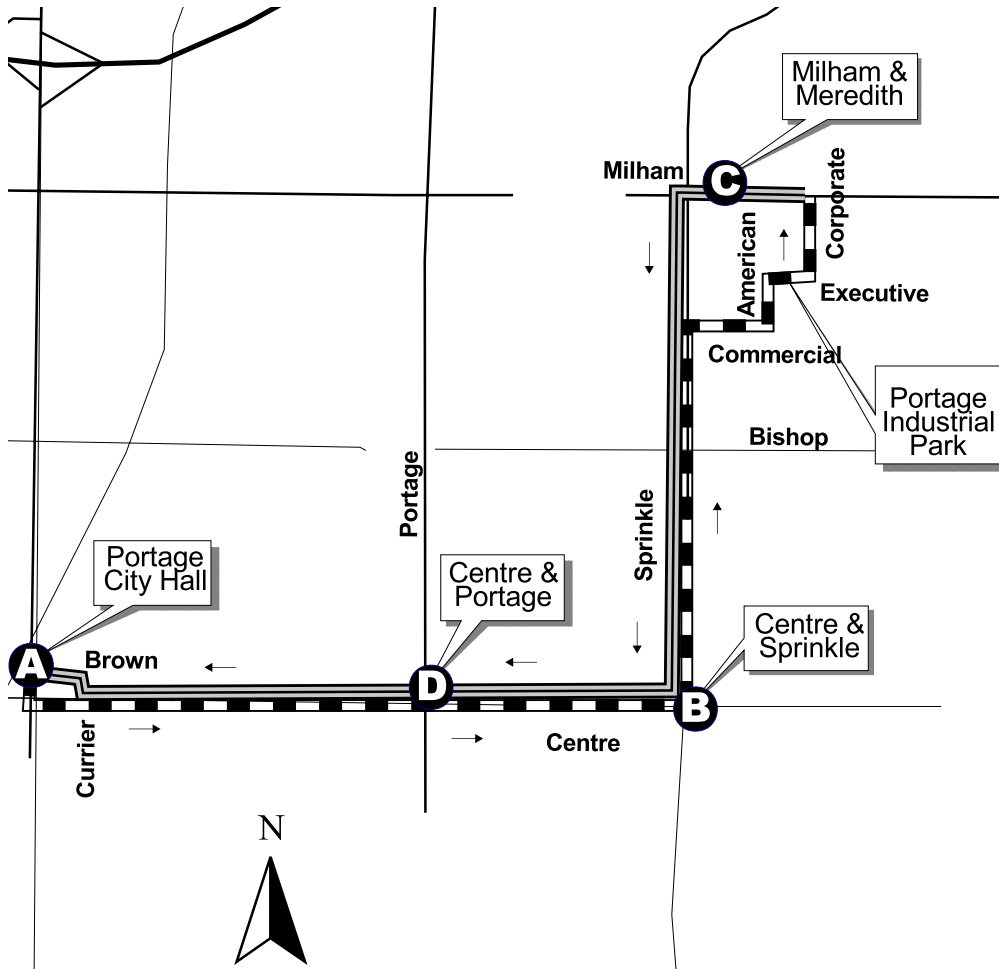

27 - Centre East

Monday - Saturday

from City Hall

to City Hall

| | | |
|-------|-------|---------|
| | | 6:40 am |
| 7:25 | 7:30 | 7:40 |
| 8:25 | 8:30 | 8:40 |
| 9:25 | 9:30 | 9:40 |
| 10:25 | 10:30 | 10:40 |
| 11:25 | 11:30 | 11:40 |
| 12:25 | 12:30 | 12:40 |
| 1:25 | 1:30 | 1:40 |
| 2:25 | 2:30 | 2:40 |
| 3:25 | 3:30 | 3:40 |
| 4:25 | 4:30 | 4:40 |
| 5:25 | 5:30 | 5:40 |
| 6:25 | 6:30 | 6:40 |
| 7:25 | 7:30 | 7:40 |
| 8:25 | 8:30 | 8:40 |
| 9:25 | 9:30 | 9:40 |

| | |
|-------|-------|
| 6:43 | 6:55 |
| 7:43 | 7:55 |
| 8:43 | 8:55 |
| 9:43 | 9:55 |
| 10:43 | 10:55 |
| 11:43 | 11:55 |
| 12:43 | 12:55 |
| 1:43 | 1:55 |
| 2:43 | 2:55 |
| 3:43 | 3:55 |
| 4:43 | 4:55 |
| 5:43 | 5:55 |
| 6:43 | 6:55 |
| 7:43 | 7:55 |
| 8:43 | 8:55 |
| 9:43 | 9:55 |

Legend

-  To Portage City Hall
-  From Portage City Hall
-  Limited Service

Visit our web site at: www.kmetro.com