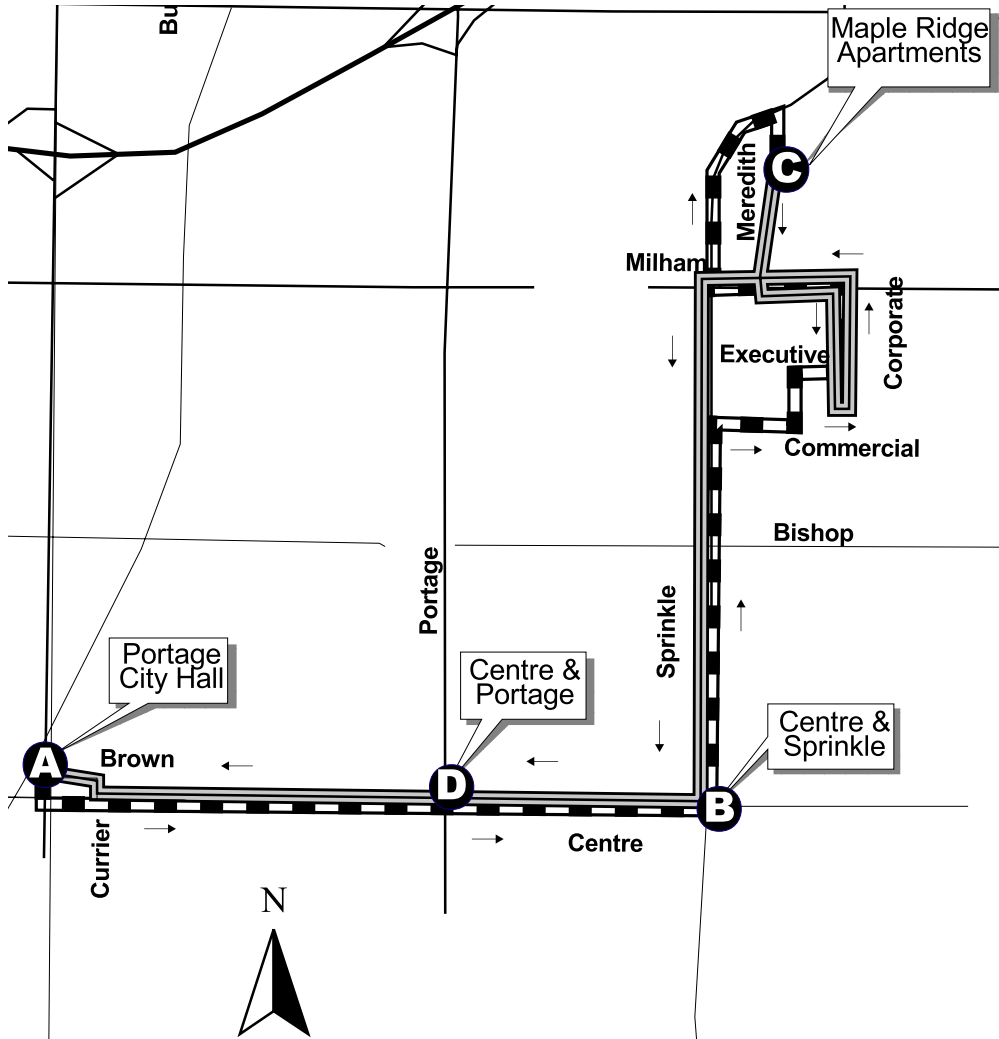

27 - Centre East

Monday - Saturday

from City Hall

to City Hall

| | | 6:42 am |
|-------|-------|---------|
| 7:25 | 7:30 | 7:42 |
| 8:25 | 8:30 | 8:42 |
| 9:25 | 9:30 | 9:42 |
| 10:25 | 10:30 | 10:42 |
| 11:25 | 11:30 | 11:42 |
| 12:25 | 12:30 | 12:42 |
| 1:25 | 1:30 | 1:42 |
| 2:25 | 2:30 | 2:42 |
| 3:25 | 3:30 | 3:42 |
| 4:25 | 4:30 | 4:42 |
| 5:25 | 5:30 | 5:42 |
| 6:25 | 6:30 | 6:42 |
| 7:25 | 7:30 | 7:42 |
| 8:25 | 8:30 | 8:42 |
| 9:25 | 9:30 | 9:42 |

| | |
|-------|-------|
| 6:46 | 6:55 |
| 7:46 | 7:55 |
| 8:46 | 8:55 |
| 9:46 | 9:55 |
| 10:46 | 10:55 |
| 11:46 | 11:55 |
| 12:46 | 12:55 |
| 1:46 | 1:55 |
| 2:46 | 2:55 |
| 3:46 | 3:55 |
| 4:46 | 4:55 |
| 5:46 | 5:55 |
| 6:46 | 6:55 |
| 7:46 | 7:55 |
| 8:46 | 8:55 |
| 9:46 | 9:55 |