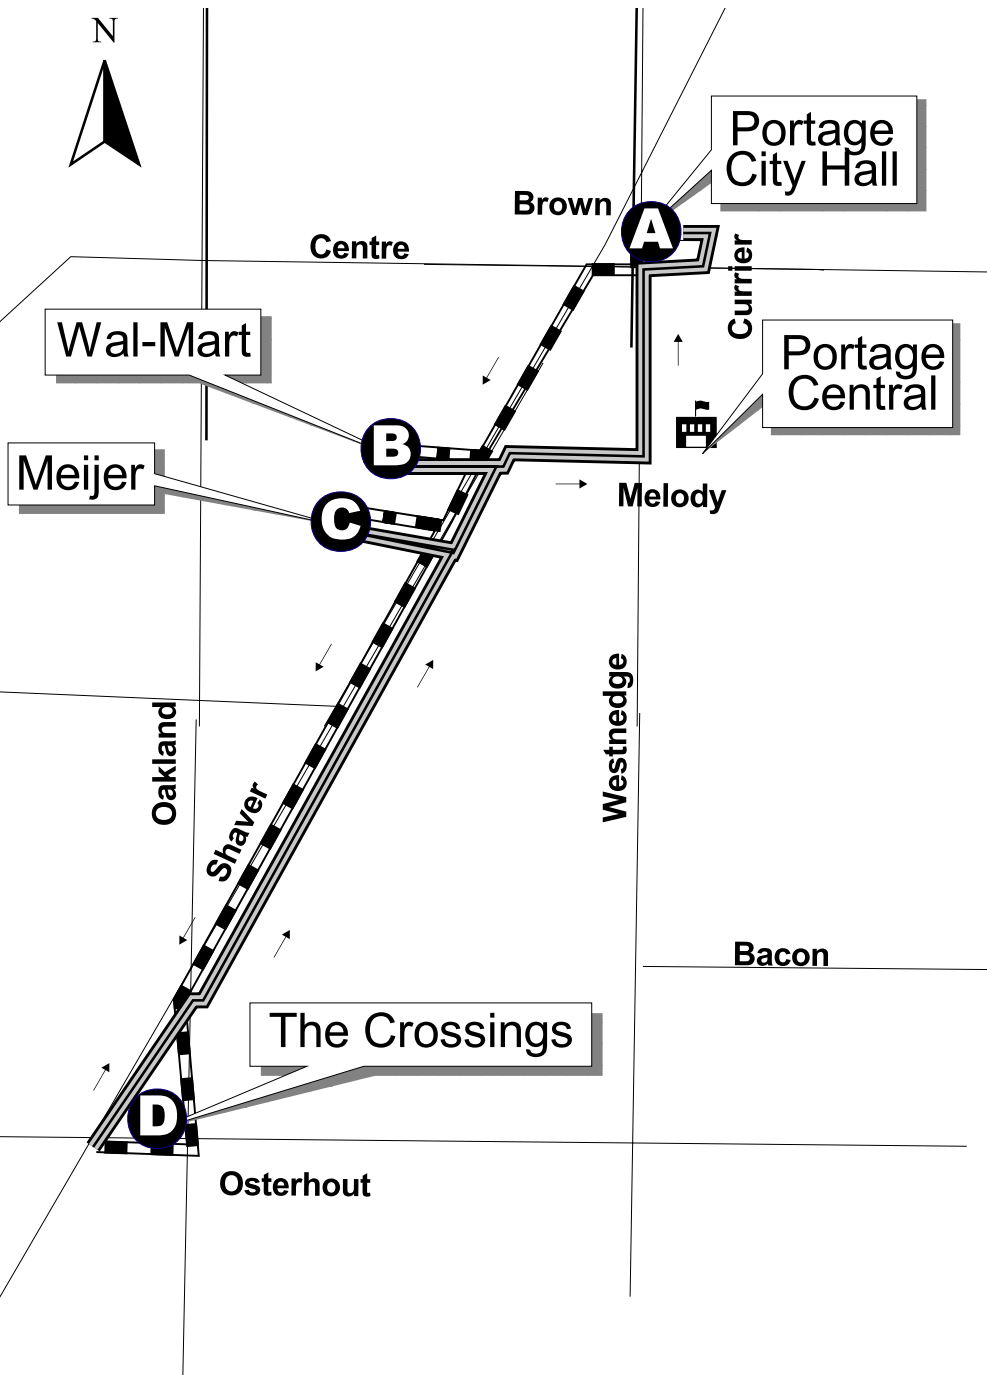

28 - Shaver

Monday - Saturday

from City Hall

to City Hall

6:55 am	6:58	7:04
7:55	7:58	8:04
8:55	8:58	9:04
9:55	9:58	10:04
10:55	10:58	11:04
11:55	11:58	12:04 pm
12:55	12:58	1:04
1:55	1:58	2:04
2:55	2:58	3:04
3:55	3:58	4:04
4:55	4:58	5:04
5:55	5:58	6:04
6:55	6:58	7:04
7:55	7:58	8:04
8:55	8:58	9:04
9:55	9:58	10:04

7:08	7:12	7:15	7:25
8:08	8:12	8:15	8:25
9:08	9:12	9:15	9:25
10:08	10:12	10:15	10:25
11:08	11:12	11:15	11:25
12:08	12:12	12:15	12:25
1:08	1:12	1:15	1:25
2:08	2:12	2:15	2:25
3:08	3:12	3:15	3:25
4:08	4:12	4:15	4:25
5:08	5:12	5:15	5:25
6:08	6:12	6:15	6:25
7:08	7:12	7:15	7:25
8:08	8:12	8:15	8:25
9:08	9:12	9:15	9:25
10:08	10:12	10:15	

Legend

- To Portage City Hall
- From Portage City Hall
- Limited Service

Visit our web site at: www.kmetro.com