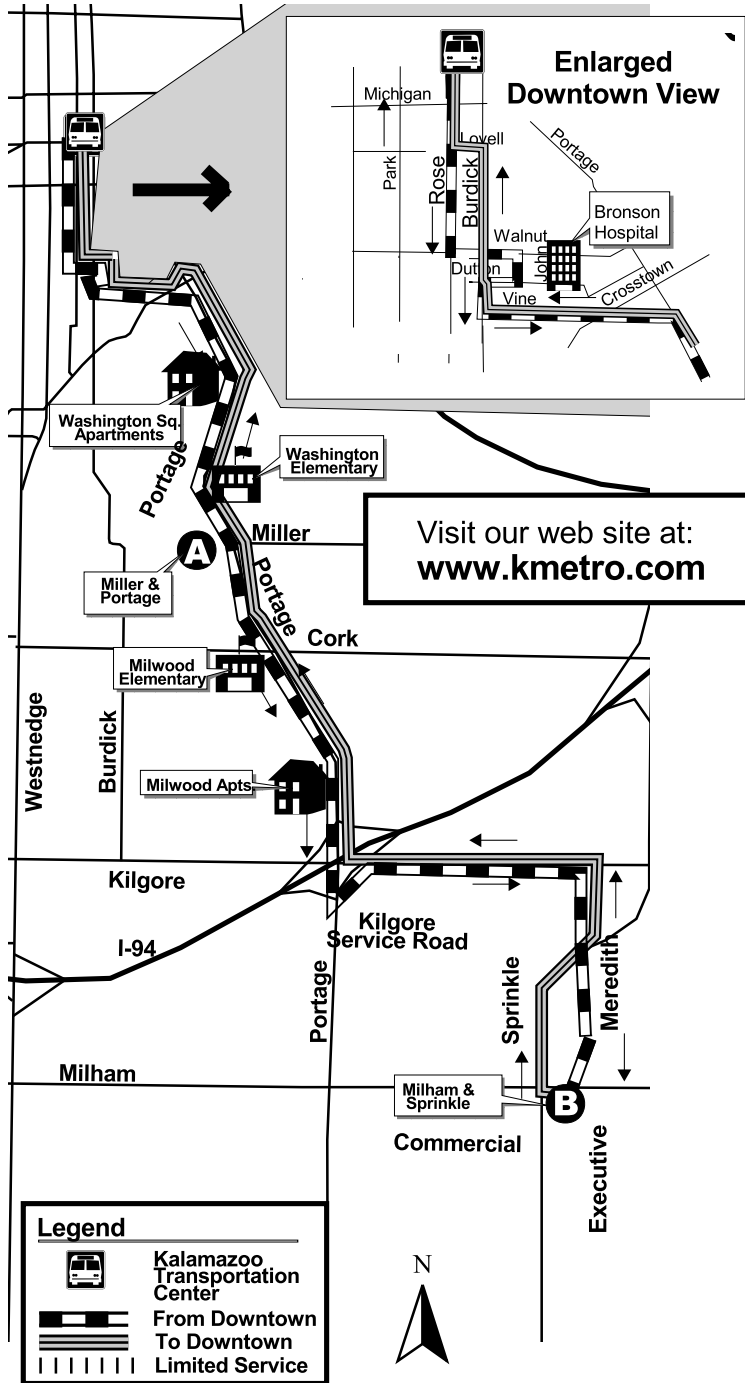

Route 2 - Portage

Monday - Saturday

from downtown

to downtown

Leaves
Rose, Bay 4

Portage
& Miller

Milham &
Sprinkle

Portage
& Miller

Arrives
Rose, Bay 4

6:15	6:20
7:15	7:20
8:15	8:20
9:15	9:20
10:15	10:20
11:15	11:20
12:15	12:20
1:15	1:20
2:15	2:20
3:15	3:20
4:15	4:20
5:15	5:20
6:15	6:20
7:15	7:20
8:15	8:20
9:15	9:20

6:40	6:46	7:12
7:40	7:46	8:12
8:40	8:46	9:12
9:40	9:46	10:12
10:40	10:46	11:12
11:40	11:46	12:12pm
12:40	12:46	1:12
1:40	1:46	2:12
2:40	2:46	3:12
3:40	3:46	4:12
4:40	4:46	5:12
5:40	5:46	6:12
6:40	6:46	7:12
7:40	7:46	8:12
8:40	8:46	9:12
9:40	9:46	10:12