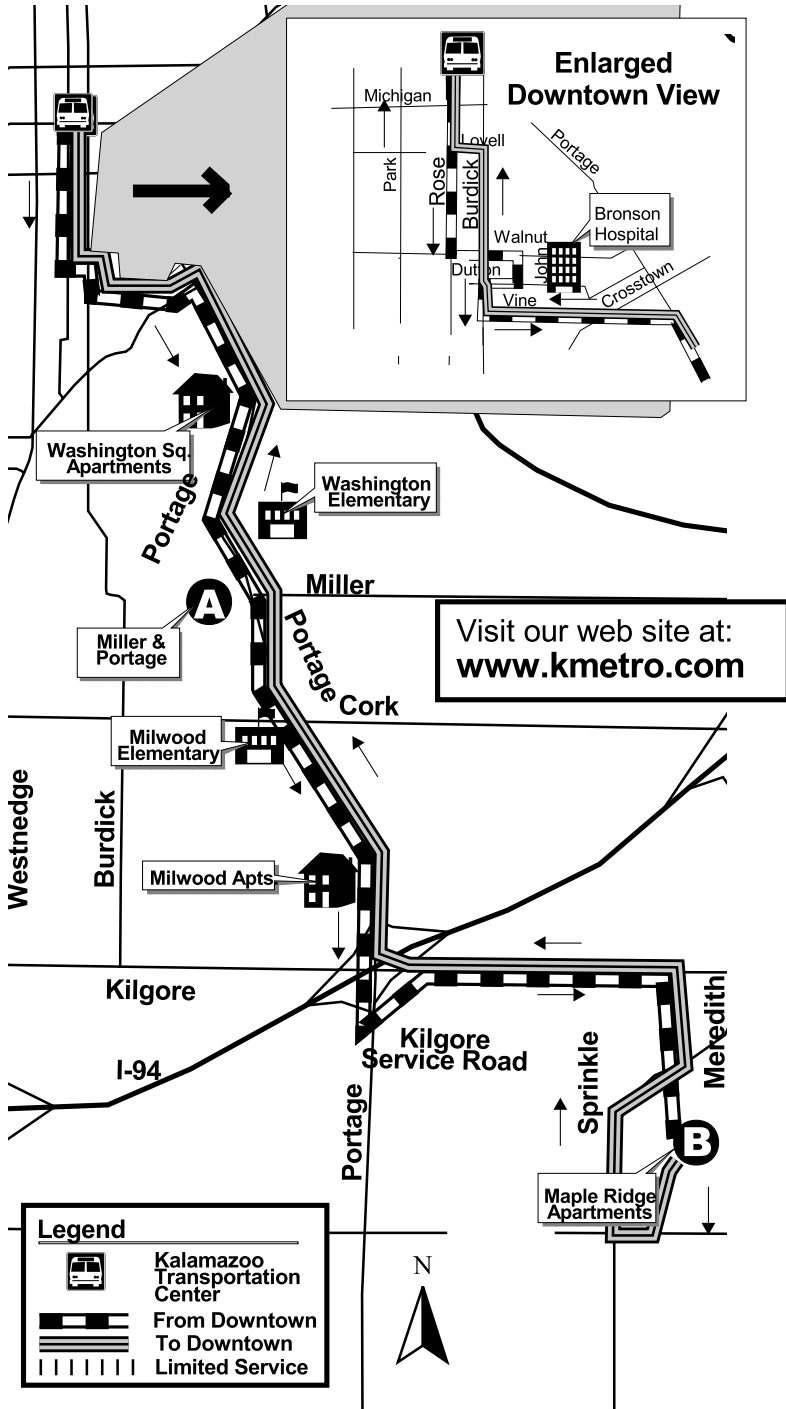

Route 2 - Portage

Monday - Saturday

from downtown

to downtown

Leaves
Rose, Bay 4

Portage
& Miller

Maple Ridge
Apartments

Portage
& Miller

Arrives
Rose, Bay 4

6:15 am	6:20
7:15	7:20
8:15	8:20
9:15	9:20
10:15	10:20
11:15	11:20
12:15	12:20
1:15	1:20
2:15	2:20
3:15	3:20
4:15	4:20
5:15	5:20
6:15	6:20
7:15	7:20
8:15	8:20
9:15	9:20

6:42	6:46	7:12
7:42	7:46	8:12
8:42	8:46	9:12
9:42	9:46	10:12
10:42	10:46	11:12
11:42	11:46	12:12pm
12:42	12:46	1:12
1:42	1:46	2:12
2:42	2:46	3:12
3:42	3:46	4:12
4:42	4:46	5:12
5:42	5:46	6:12
6:42	6:46	7:12
7:42	7:46	8:12
8:42	8:46	9:12
9:42	9:46	10:12