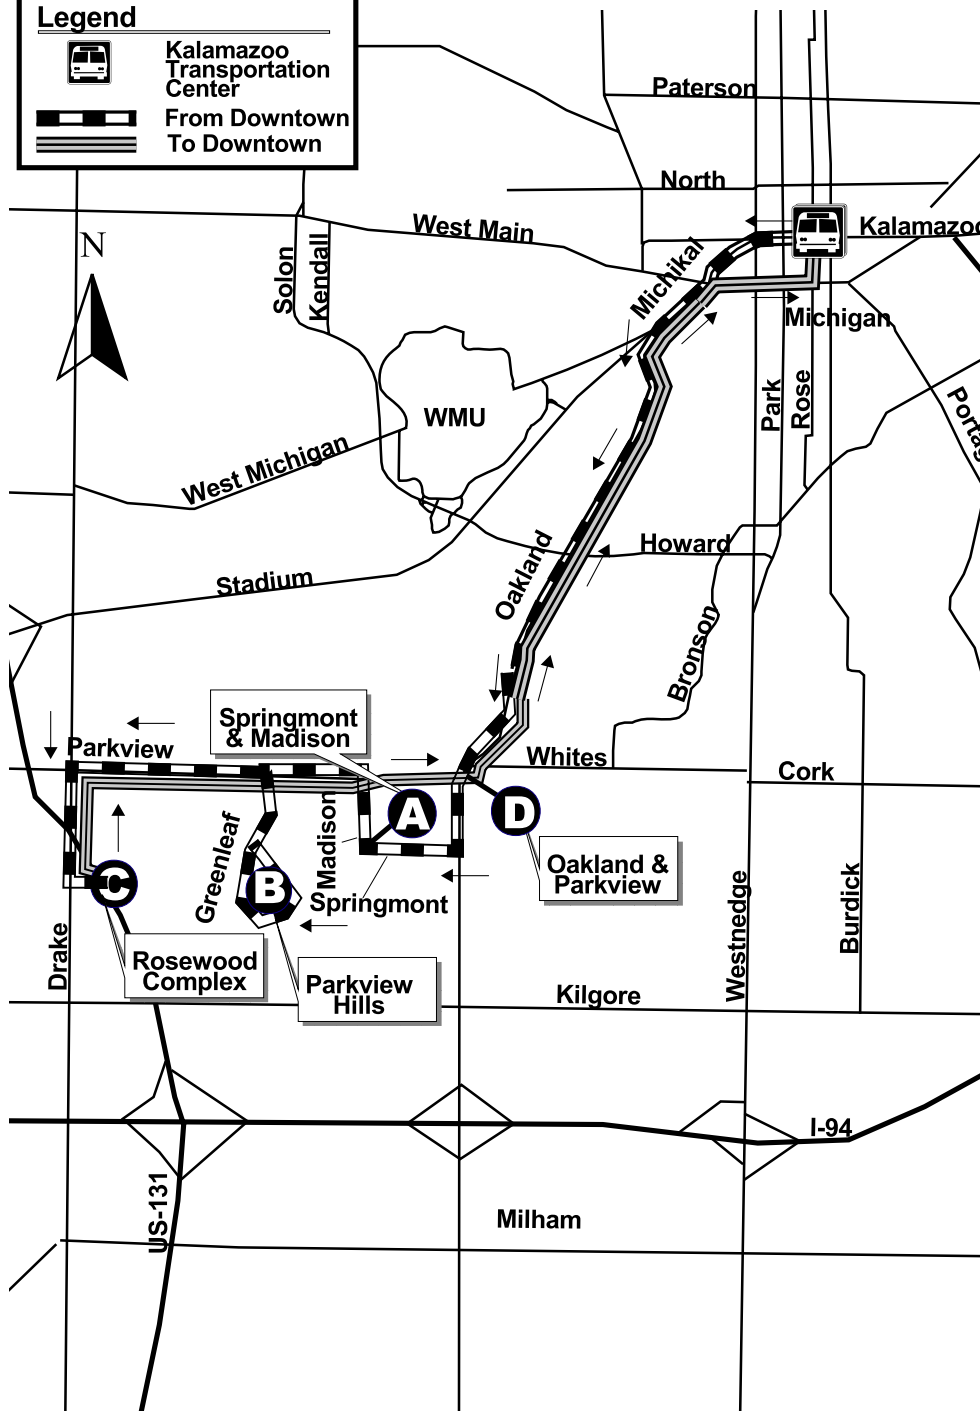

Route 4 - Oakland

Legend

Kalamazoo Transportation Center

From Downtown To Downtown

Monday - Saturday

from downtown

to downtown

6:15 am	6:25	6:30	6:48
7:15	7:25	7:30	7:48
8:15*	8:25	8:30	8:48
9:15	9:25	9:30	9:48
10:15	10:25	10:30	10:48
11:15	11:25	11:30	11:48
12:15	12:25	12:30	12:48
1:15	1:25	1:30	1:48
2:15	2:25	2:30	2:48
3:15	3:25	3:30	3:48
4:15	4:25	4:30	4:48
5:15	5:25	5:30	5:48
6:15	6:25	6:30	6:48
7:15	7:25	7:30	7:48
8:15	8:25	8:30	8:48
9:15	9:25	9:30	9:48

6:53	7:12
7:53	8:12
8:53	9:12
9:53	10:12
10:53	11:12
11:53	12:12 pm
12:53	1:12
1:53	2:12
2:53	3:12
3:53	4:12
4:53	5:12
5:53	6:12
6:53	7:12
7:53	8:12
8:53	9:12
9:53	10:12

Visit our web site at: www.kmetro.com