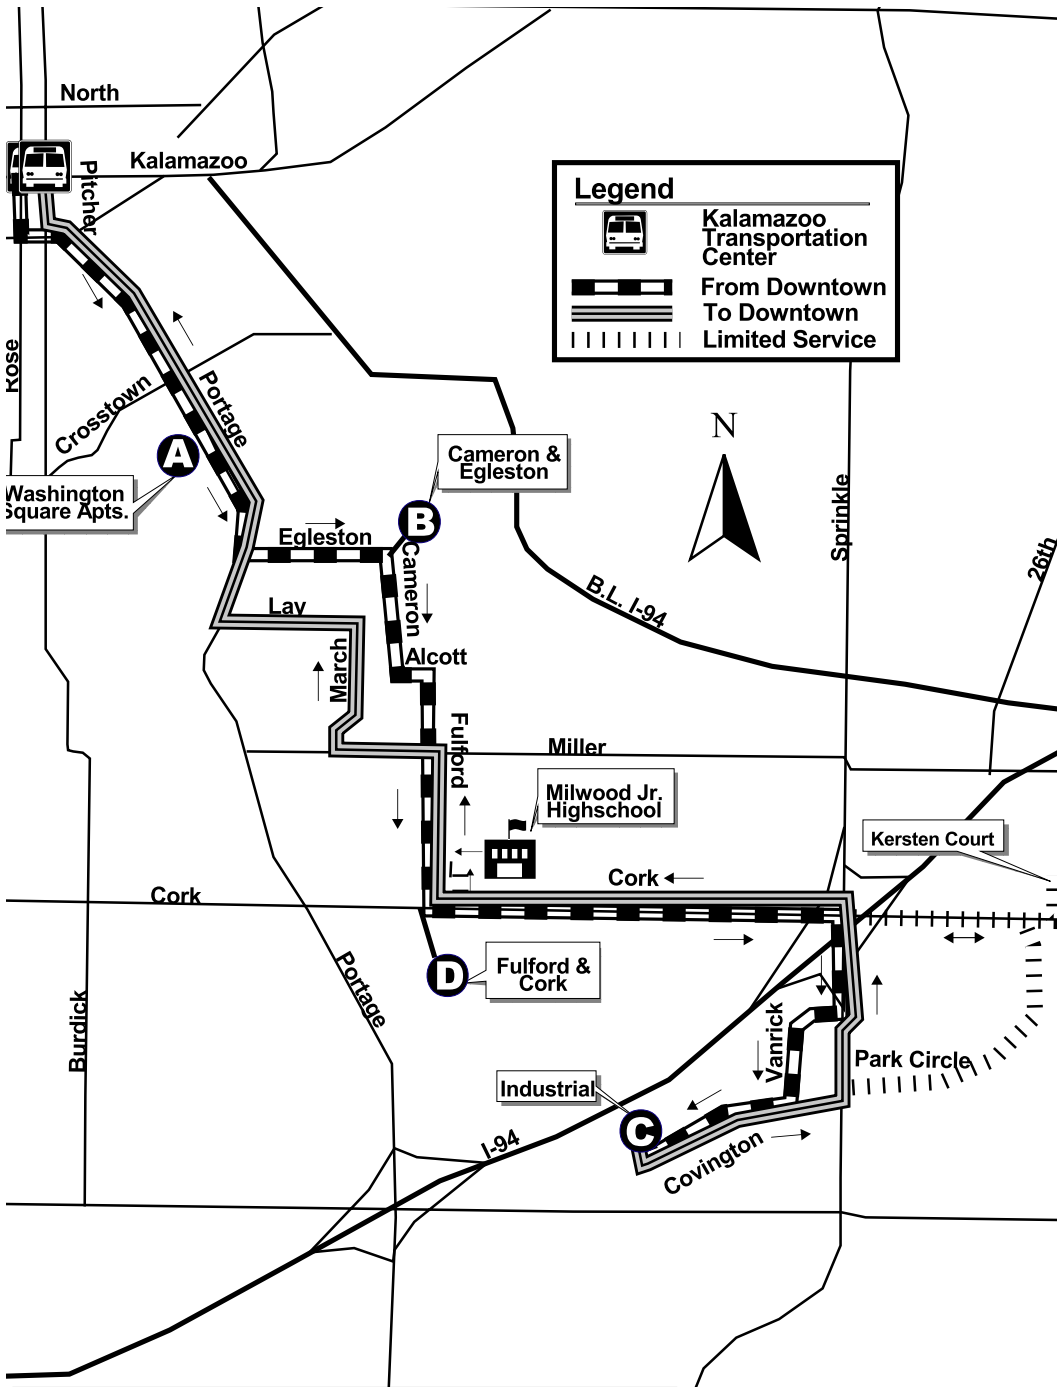

# Route 8 - Egleston

Visit our web site at: [www.kmetro.com](http://www.kmetro.com)

# Monday - Saturday

from downtown

to downtown

Leaves Rose, Bay 6	Washington Square	Cameron & Egleston	Leaves Industrial	Fulford & Cork	Washington Square	Arrives Rose, Bay 6
5:55 am	—	—	6:17	6:22	—	6:42
6:45	—	6:50	7:10 **	7:20	—	7:42
7:45	—	7:50	8:10 **	8:20	—	8:42
8:45	—	8:50	9:10 **	9:20	—	9:42
9:45	—	9:50	10:10 **	10:20	10:30	10:42
10:45	10:50	10:52	11:10	11:20	11:30	11:42
11:45	11:50	11:52	12:10pm	12:20	12:30	12:42
12:45	12:50	12:52	1:10	1:20	1:30	1:42
1:45	1:50	1:52	2:10**	2:20	2:30	2:42
2:15	2:20	2:22	2:40 */**	—	—	3:12
2:45	2:50	2:52	3:10 */**	—	—	3:42
3:15	—	3:20	3:40 */**	—	—	4:12
4:15	—	4:20	4:40 */**	—	—	5:12
5:15	—	5:20	5:40 */**	—	—	6:12
6:15	—	6:22	6:40 **	6:50	—	7:12
7:15	—	7:22	7:40	7:50	—	8:12
8:15	—	8:22	8:40	8:50	—	9:12
9:15	—	9:22	9:40	9:50	—	10:12

\*\* Bus Services Kersten Court - Weekdays Only  
 \* Bus services Milwood Middle School on this trip when school is in session.