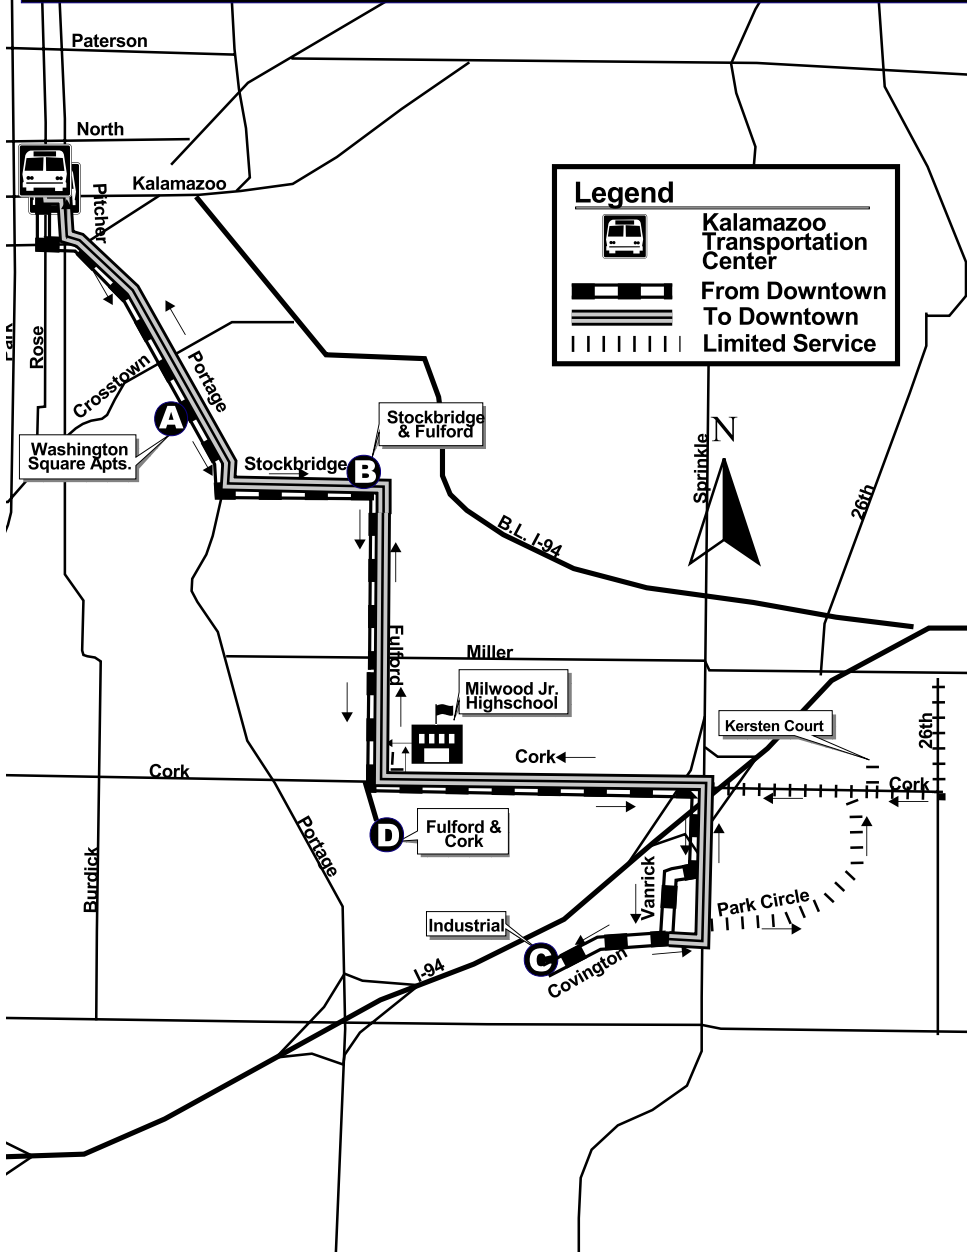

Route 8 - Egleston

Visit our web site at: www.kmetro.com

Monday - Saturday

from downtown

to downtown

5:55 am	—	—	6:17	6:22	—	6:42
6:45	—	6:50	7:10 +	7:20	—	7:42
7:45	—	7:50	8:10 +	8:20	—	8:42
8:45	—	8:50	9:10 #	9:20	—	9:42
9:45	—	9:50	10:10 +	10:20	10:30	10:42
10:45	10:50	10:52	11:10	11:20	11:30	11:42
11:45	11:50	11:52	12:10pm#	12:20	12:30	12:42
12:45	12:50	12:52	1:10	1:20	1:30	1:42
1:45	1:50	1:52	2:10 +	2:20	2:30	2:42
2:15	2:20	2:22	2:40 *+	—	—	3:12
2:45	2:50	2:52	3:10 *#	—	—	3:42
3:15	—	3:20	3:40 *+	—	—	4:12
4:15	—	4:20	4:40 *+	—	—	5:12
5:15	—	5:20	5:40 *+	—	—	6:12
6:15	—	6:22	6:40 +	6:50	—	7:12
7:15	—	7:22	7:40	7:50	—	8:12
8:15	—	8:22	8:40	8:50	—	9:12
9:15	—	9:22	9:40	9:50	—	10:12

+ Bus Services Kersten Court - Weekdays Only

* Bus services Milwood Middle School on this trip when school is in session.

Bus services MRC on 26th Street.