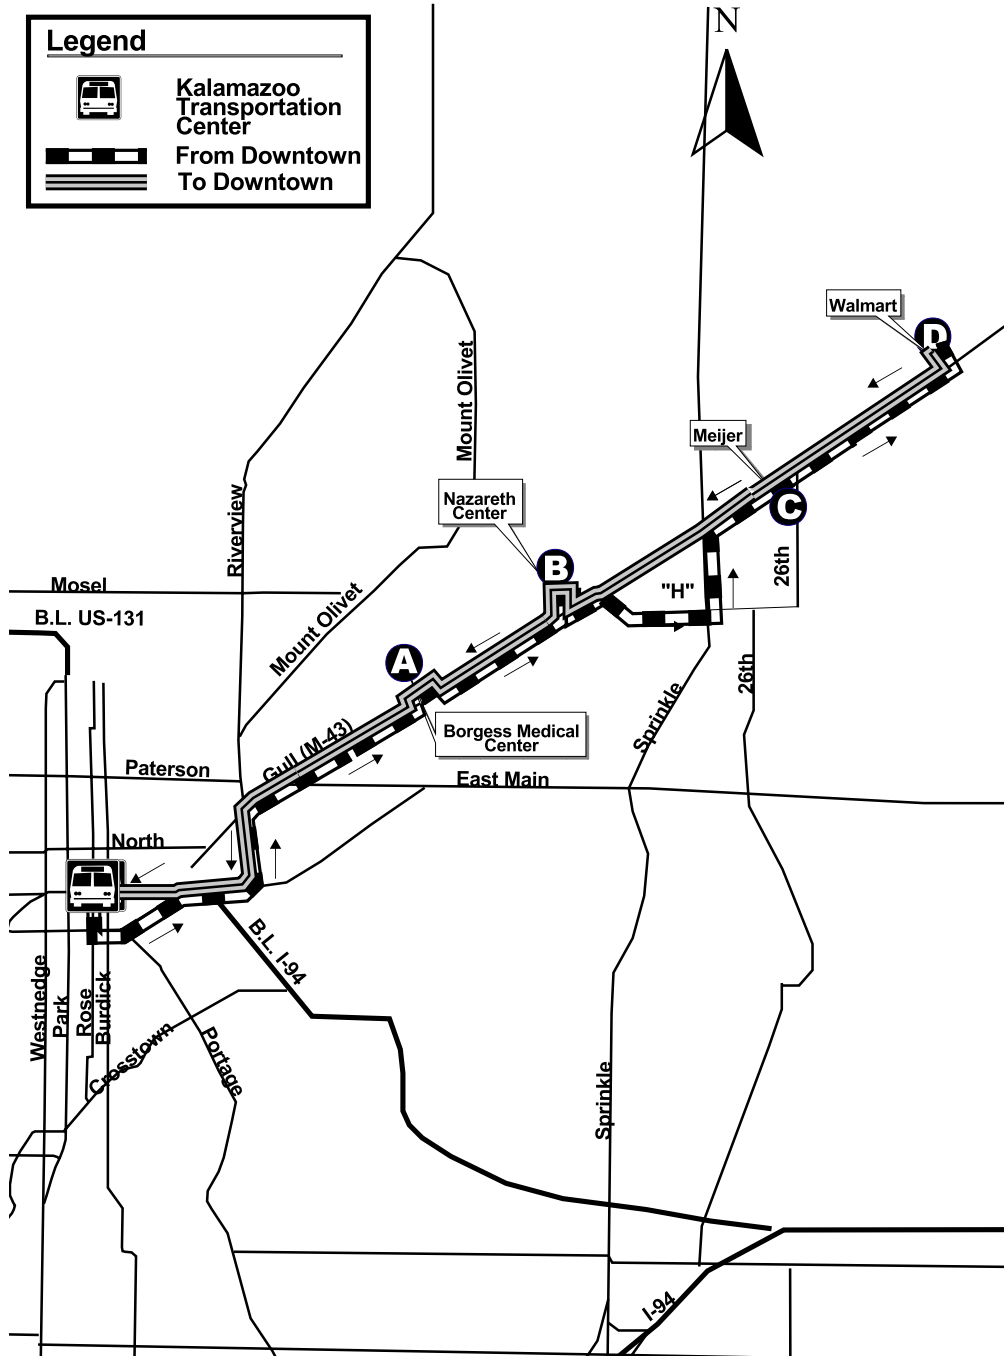

Route 9 - Gull

Legend

-  Kalamazoo Transportation Center
-  From Downtown To Downtown

Visit our web site at: www.kmetro.com

Monday - Saturday

Leaves Burdick, Bay 12	Borgess Medical Center	Nazareth Center	Meijer	Walmart
5:55 am	6:00		6:08	6:15
6:45	6:50	6:58	7:08	7:15
7:15	7:20	7:28	7:38	7:45
7:45	7:50	7:58	8:08	8:15
8:15	8:20	8:28	8:38	8:45
8:45	8:50	8:58	9:08	9:15
9:15	9:20	9:28	9:38	9:45
9:45	9:50	9:58	10:08	10:15
10:15	10:20	10:28	10:38	10:45
10:45	10:50	10:58	11:08	11:15
11:15	11:20	11:28	11:38	11:45
11:45	11:50	11:58	12:08	12:15
12:15	12:20	12:28	12:38	12:45
12:45	12:50	12:58	1:08	1:15
1:15	1:20	1:28	1:38	1:45
1:45	1:50	1:58	2:08	2:15
2:15	2:20	2:28	2:38	2:45
2:45	2:50	2:58	3:08	3:15
3:15	3:20	3:28	3:38	3:45
3:45	3:50	3:58	4:08	4:15
4:15	4:20	4:28	4:38	4:45
4:45	4:50	4:58	5:08	5:15
5:15	5:20	5:28	5:38	5:45
5:45	5:50	5:58	6:08	6:15
6:15	6:20	6:28	6:38	6:45
7:15	7:20	7:28	7:38	7:45
8:15	8:20	8:28	8:38	8:45
9:15	9:20	9:28	9:38	9:45

Nazareth Center	Borgess Medical Center	Arrives Burdick, Bay 12
6:25	6:30	6:42
7:25	7:30	7:42
7:55	8:00	8:12
8:25	8:30	8:42
8:55	9:00	9:12
9:25	9:30	9:42
9:55	10:00	10:12
10:25*	10:30	10:42
10:55*	11:00	11:12
11:25*	11:30	11:42
11:55*	12:00pm	12:12
12:25*	12:30	12:42
12:55*	1:00	1:12
1:25*	1:30	1:42
1:55*	2:00	2:12
2:25*	2:30	2:42
2:55*	3:00	3:12
3:25	3:30	3:42
3:55	4:00	4:12
4:25	4:30	4:42
4:55	5:00	5:12
5:25	5:30	5:42
5:55	6:00	6:12
6:25	6:30	6:42
6:55	7:00	7:12
7:55*	8:00	8:12
8:55*	9:00	9:12
9:55*	10:00	10:12

*Service to New Horizon Village