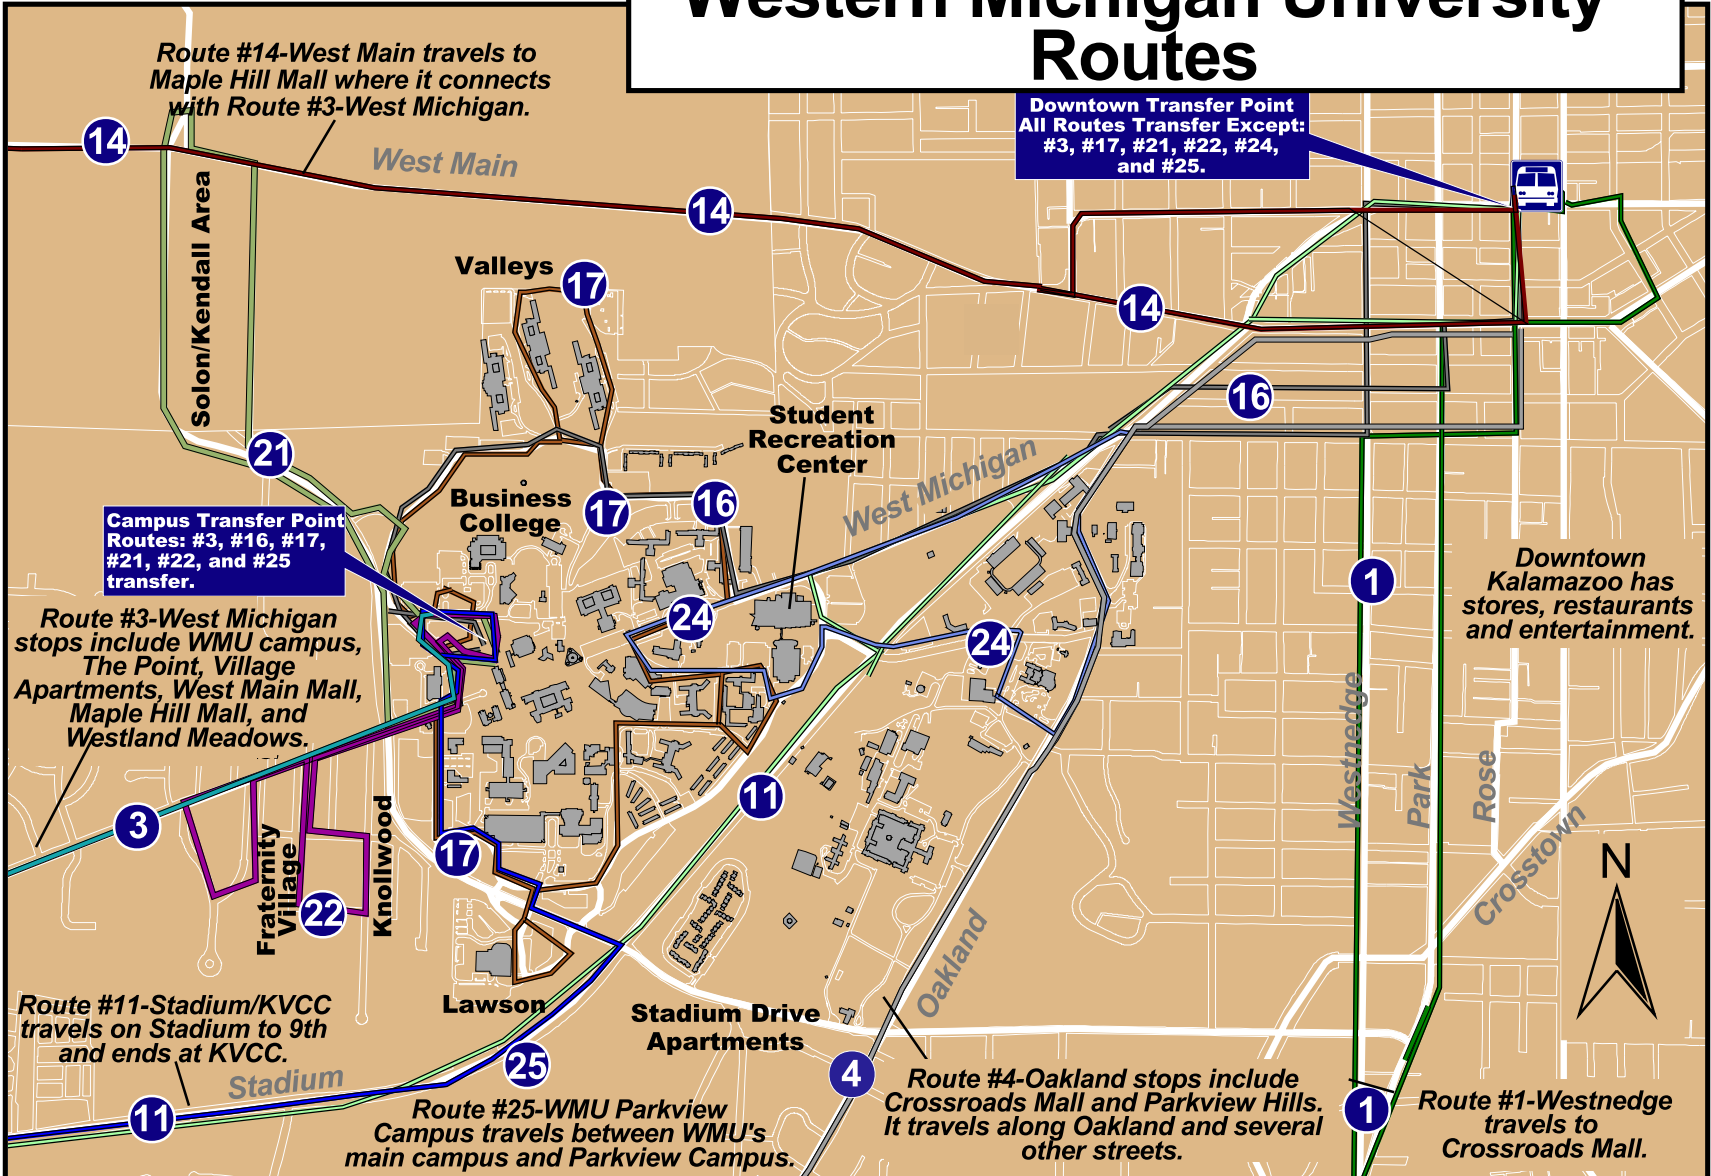

Western Michigan University Routes

1 Westnedge	14 West Main	22 Lafayette
3 West Michigan	16 Lovell	24 WMU East Campus Silver
4 Oakland	17 WMU Gold Campus	25 WMU Parkview Campus
11 Stadium/KVCC	21 Solon-Kendall	