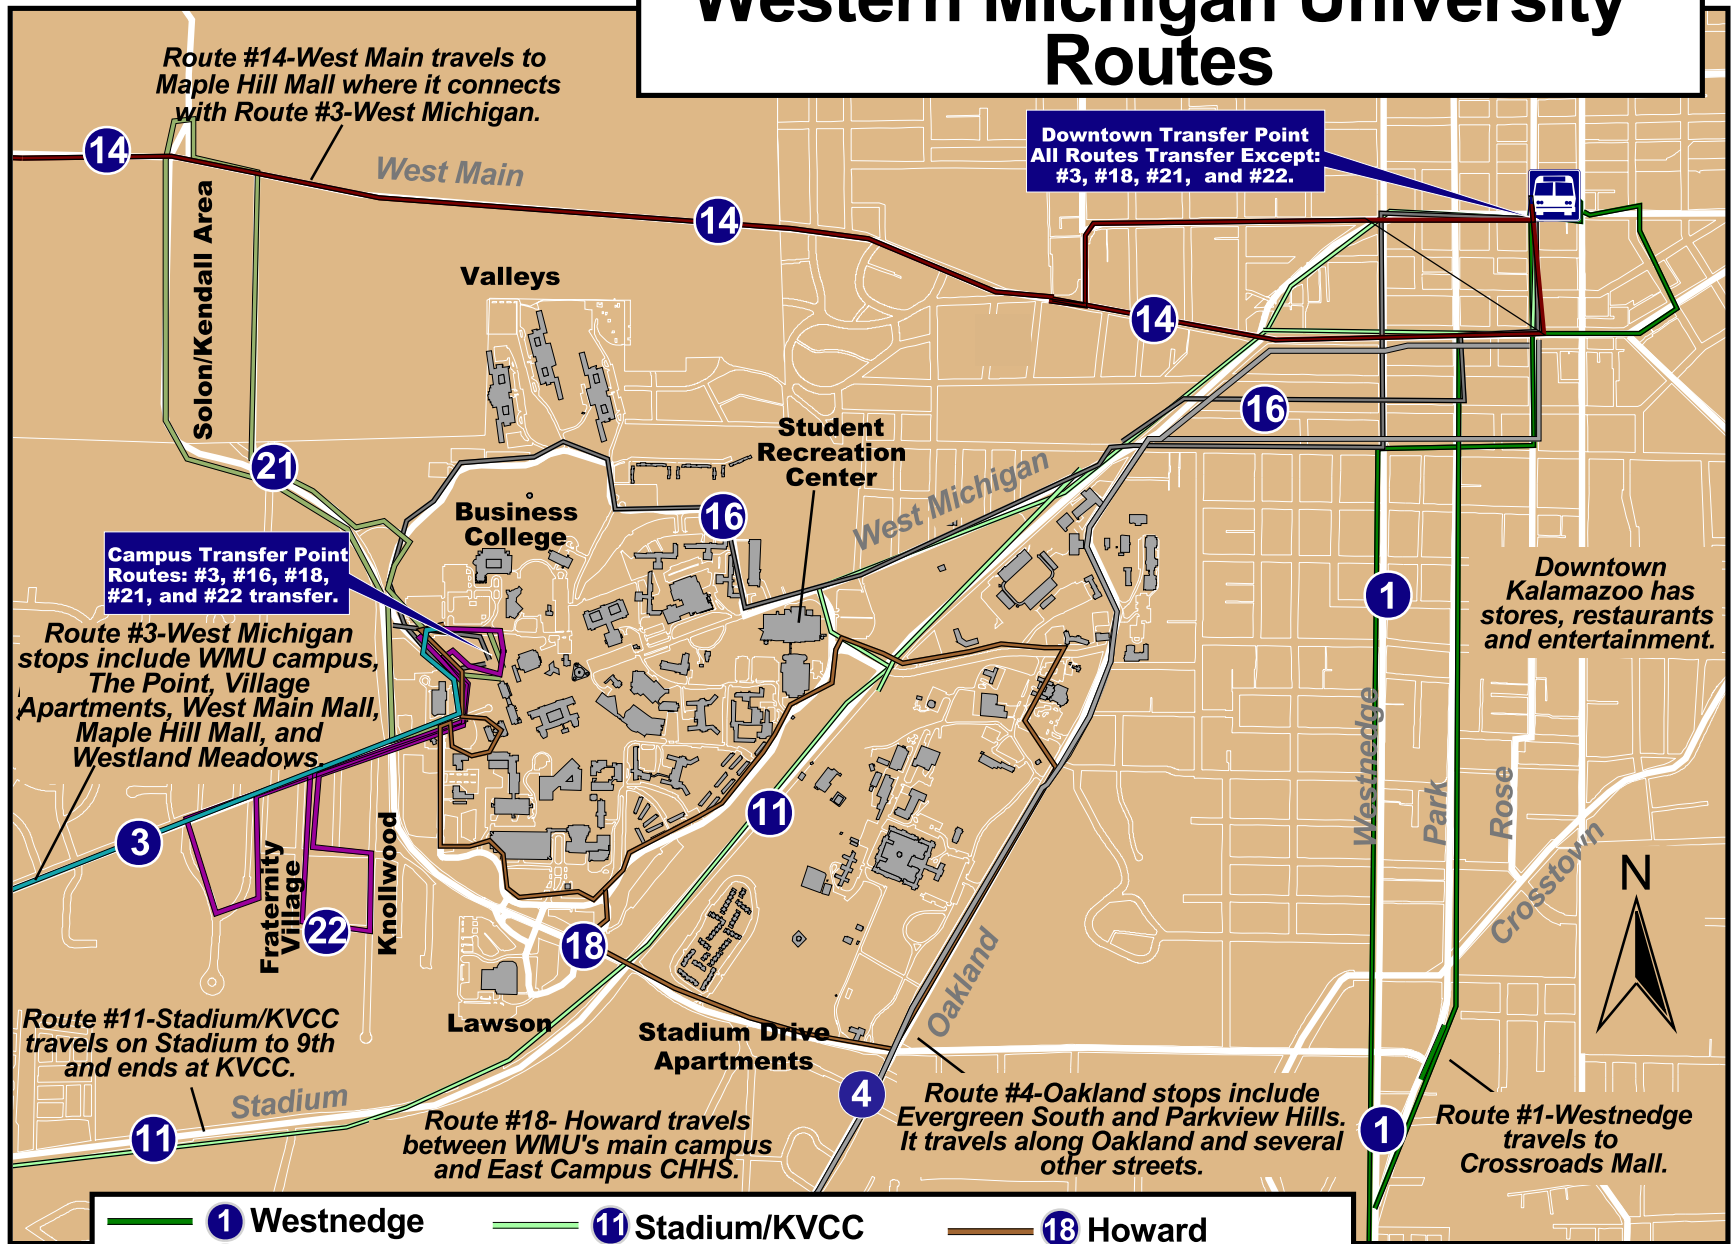

Western Michigan University Routes

- | | | |
|-----------------|-----------------|------------------|
| 1 Westnedge | 11 Stadium/KVCC | 18 Howard |
| 3 West Michigan | 14 West Main | 21 Solon-Kendall |
| 4 Oakland | 16 Lovell | 22 Lafayette |