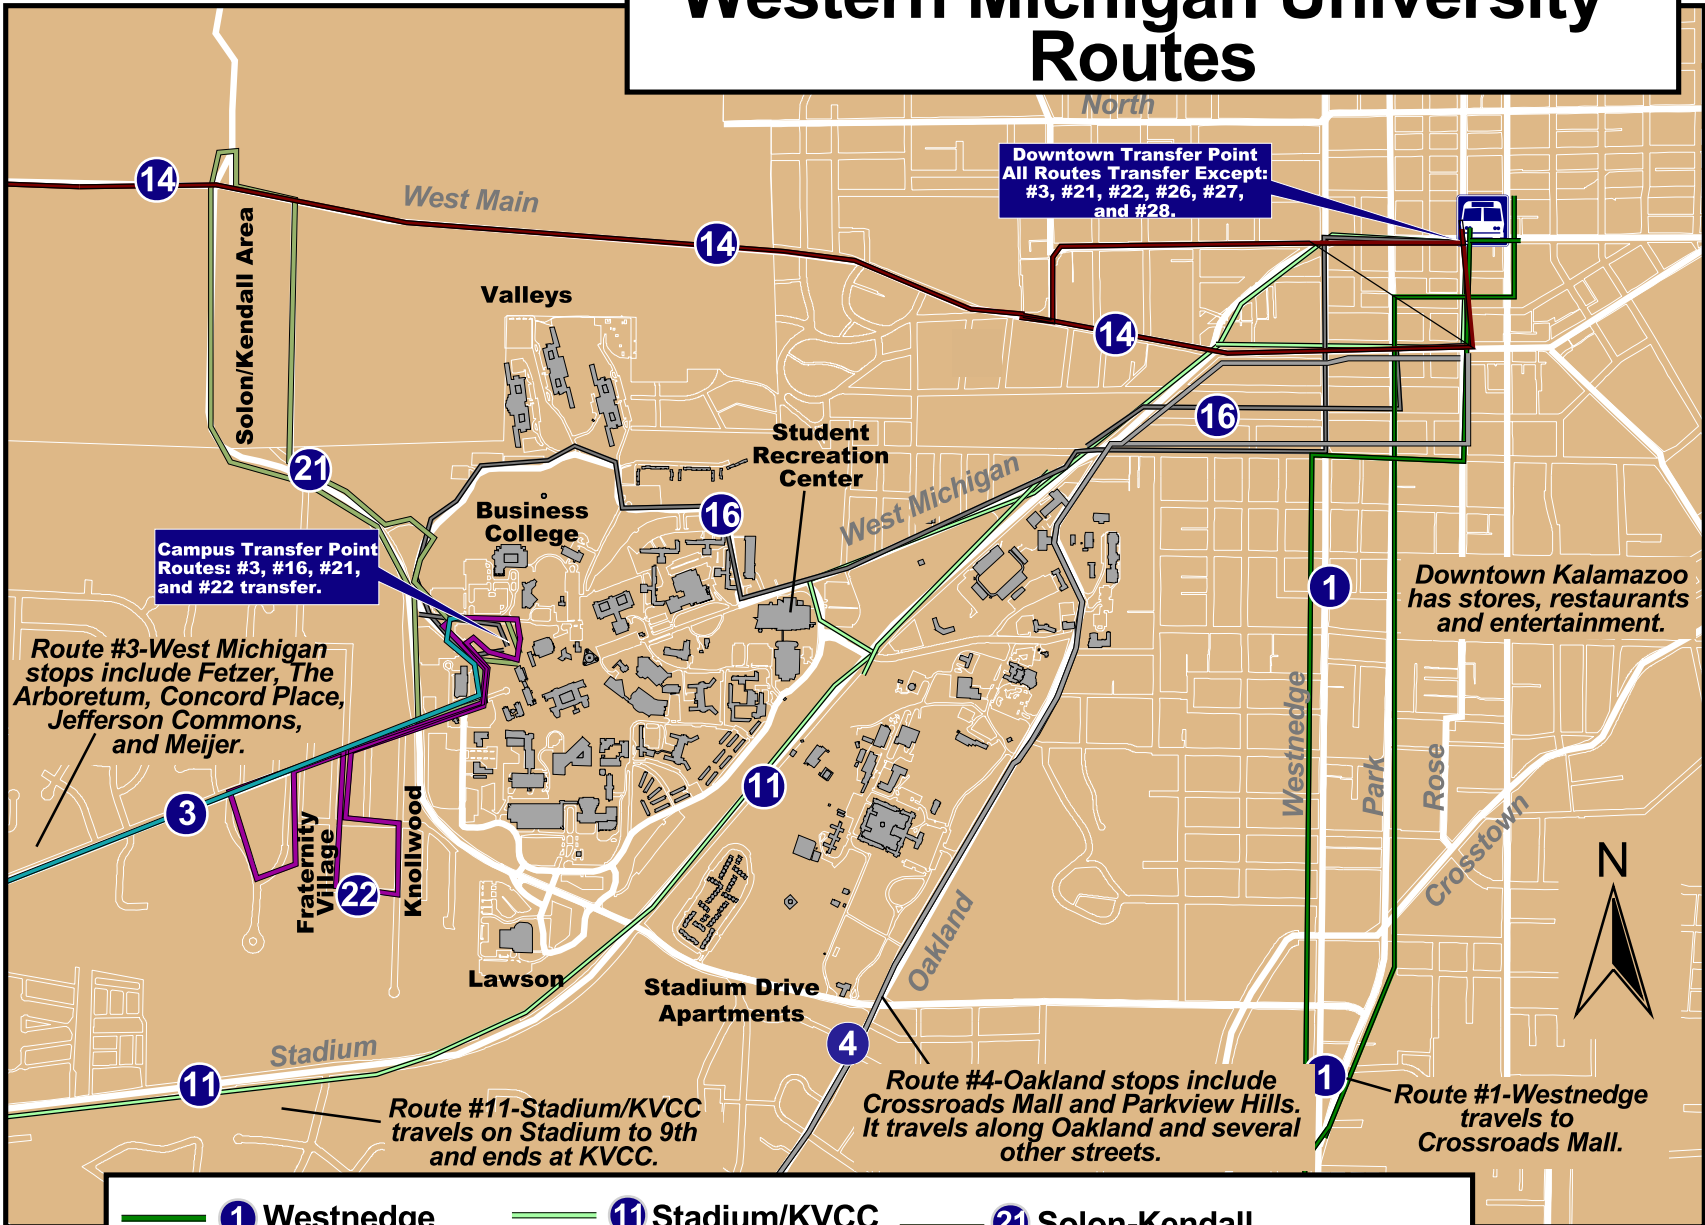

Western Michigan University Routes

1 Westnedge	11 Stadium/KVCC	21 Solon-Kendall
3 West Michigan	14 West Main	22 Lafayette
4 Oakland	16 Lovell	