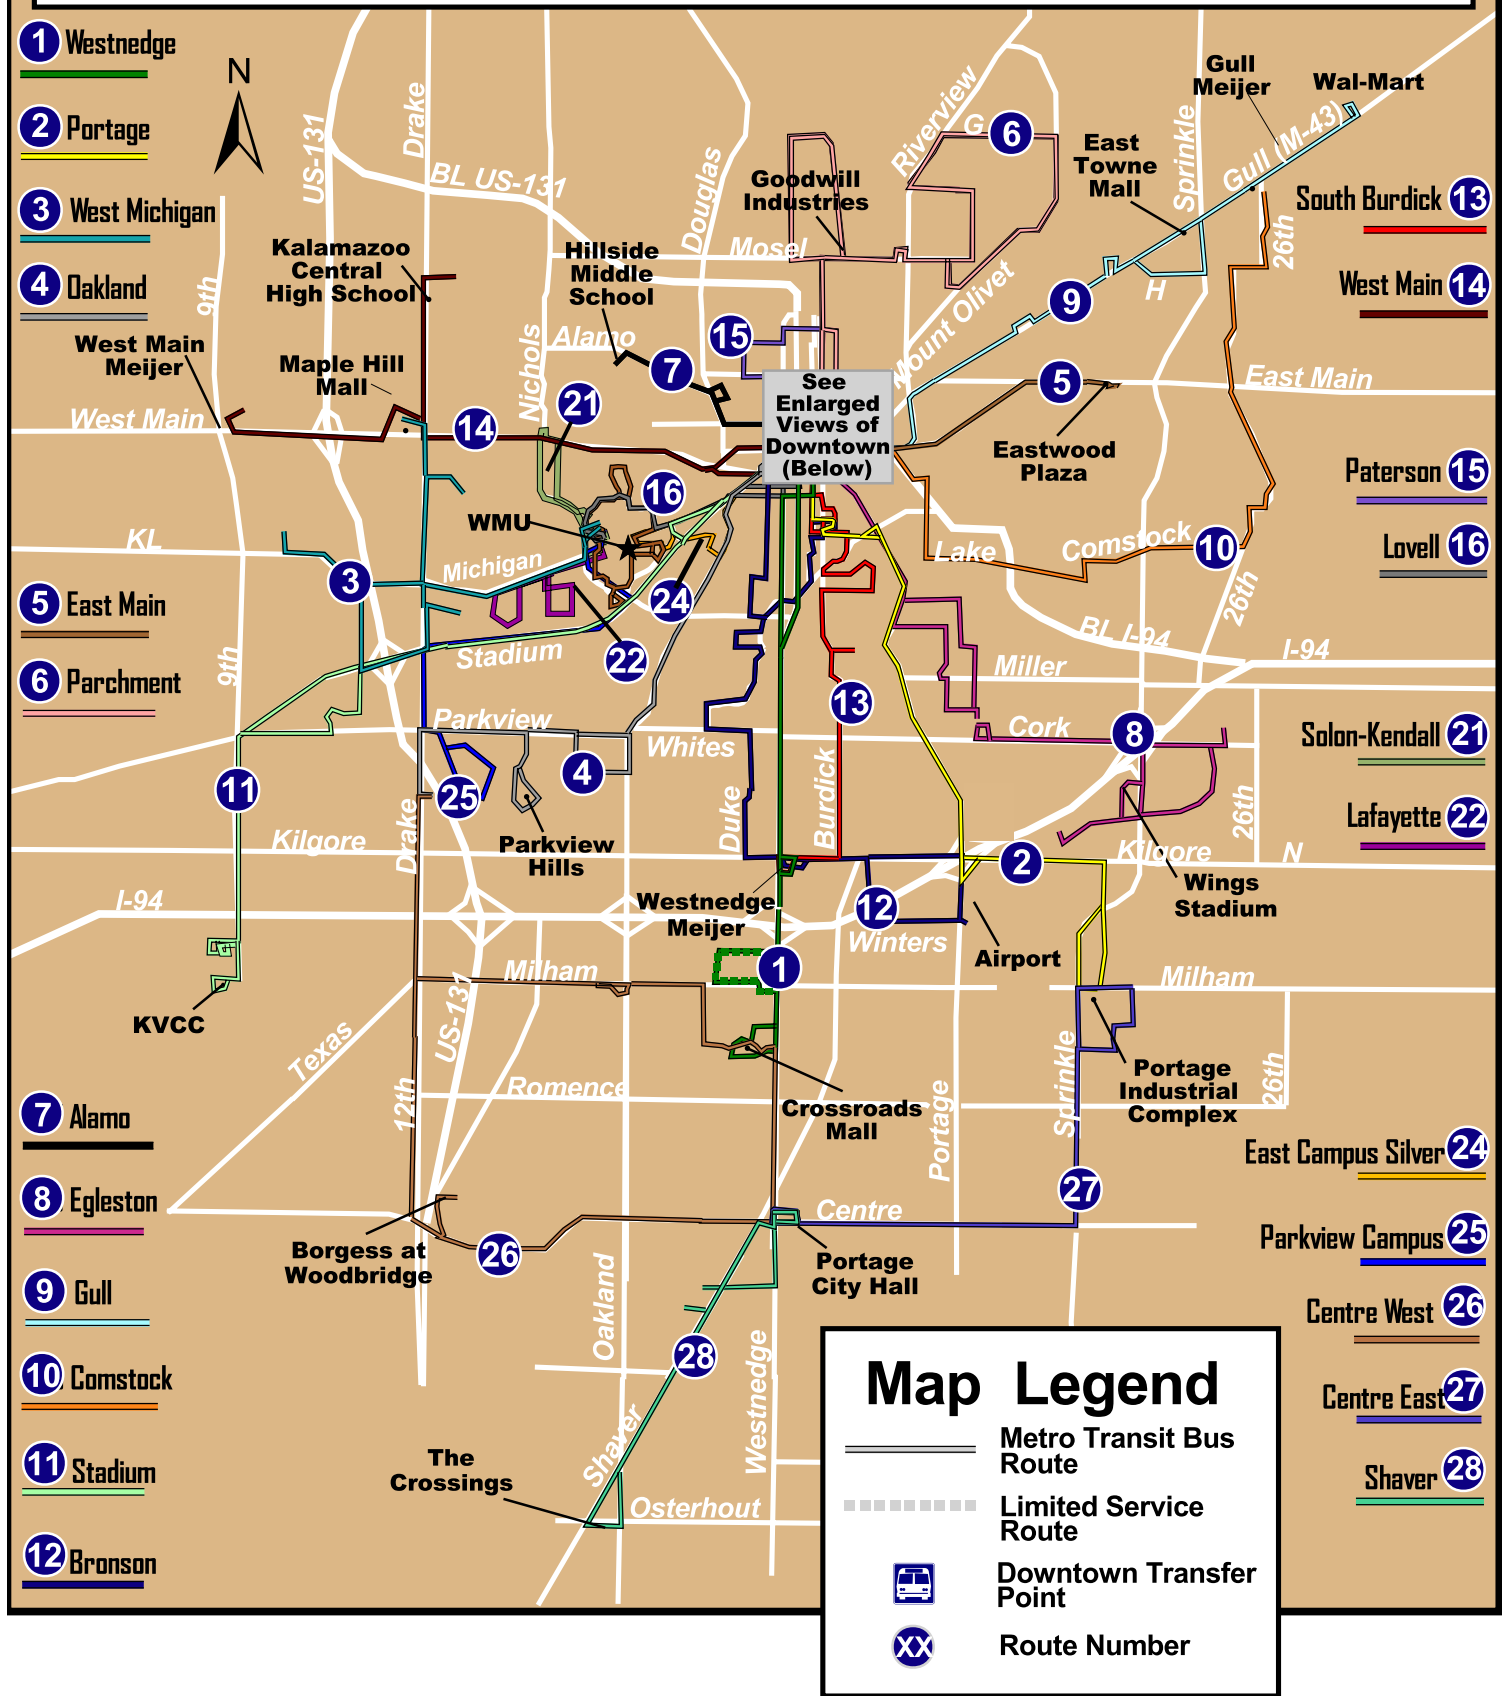

Metro Transit Route Map

Enlarged Views of Downtown Kalamazoo