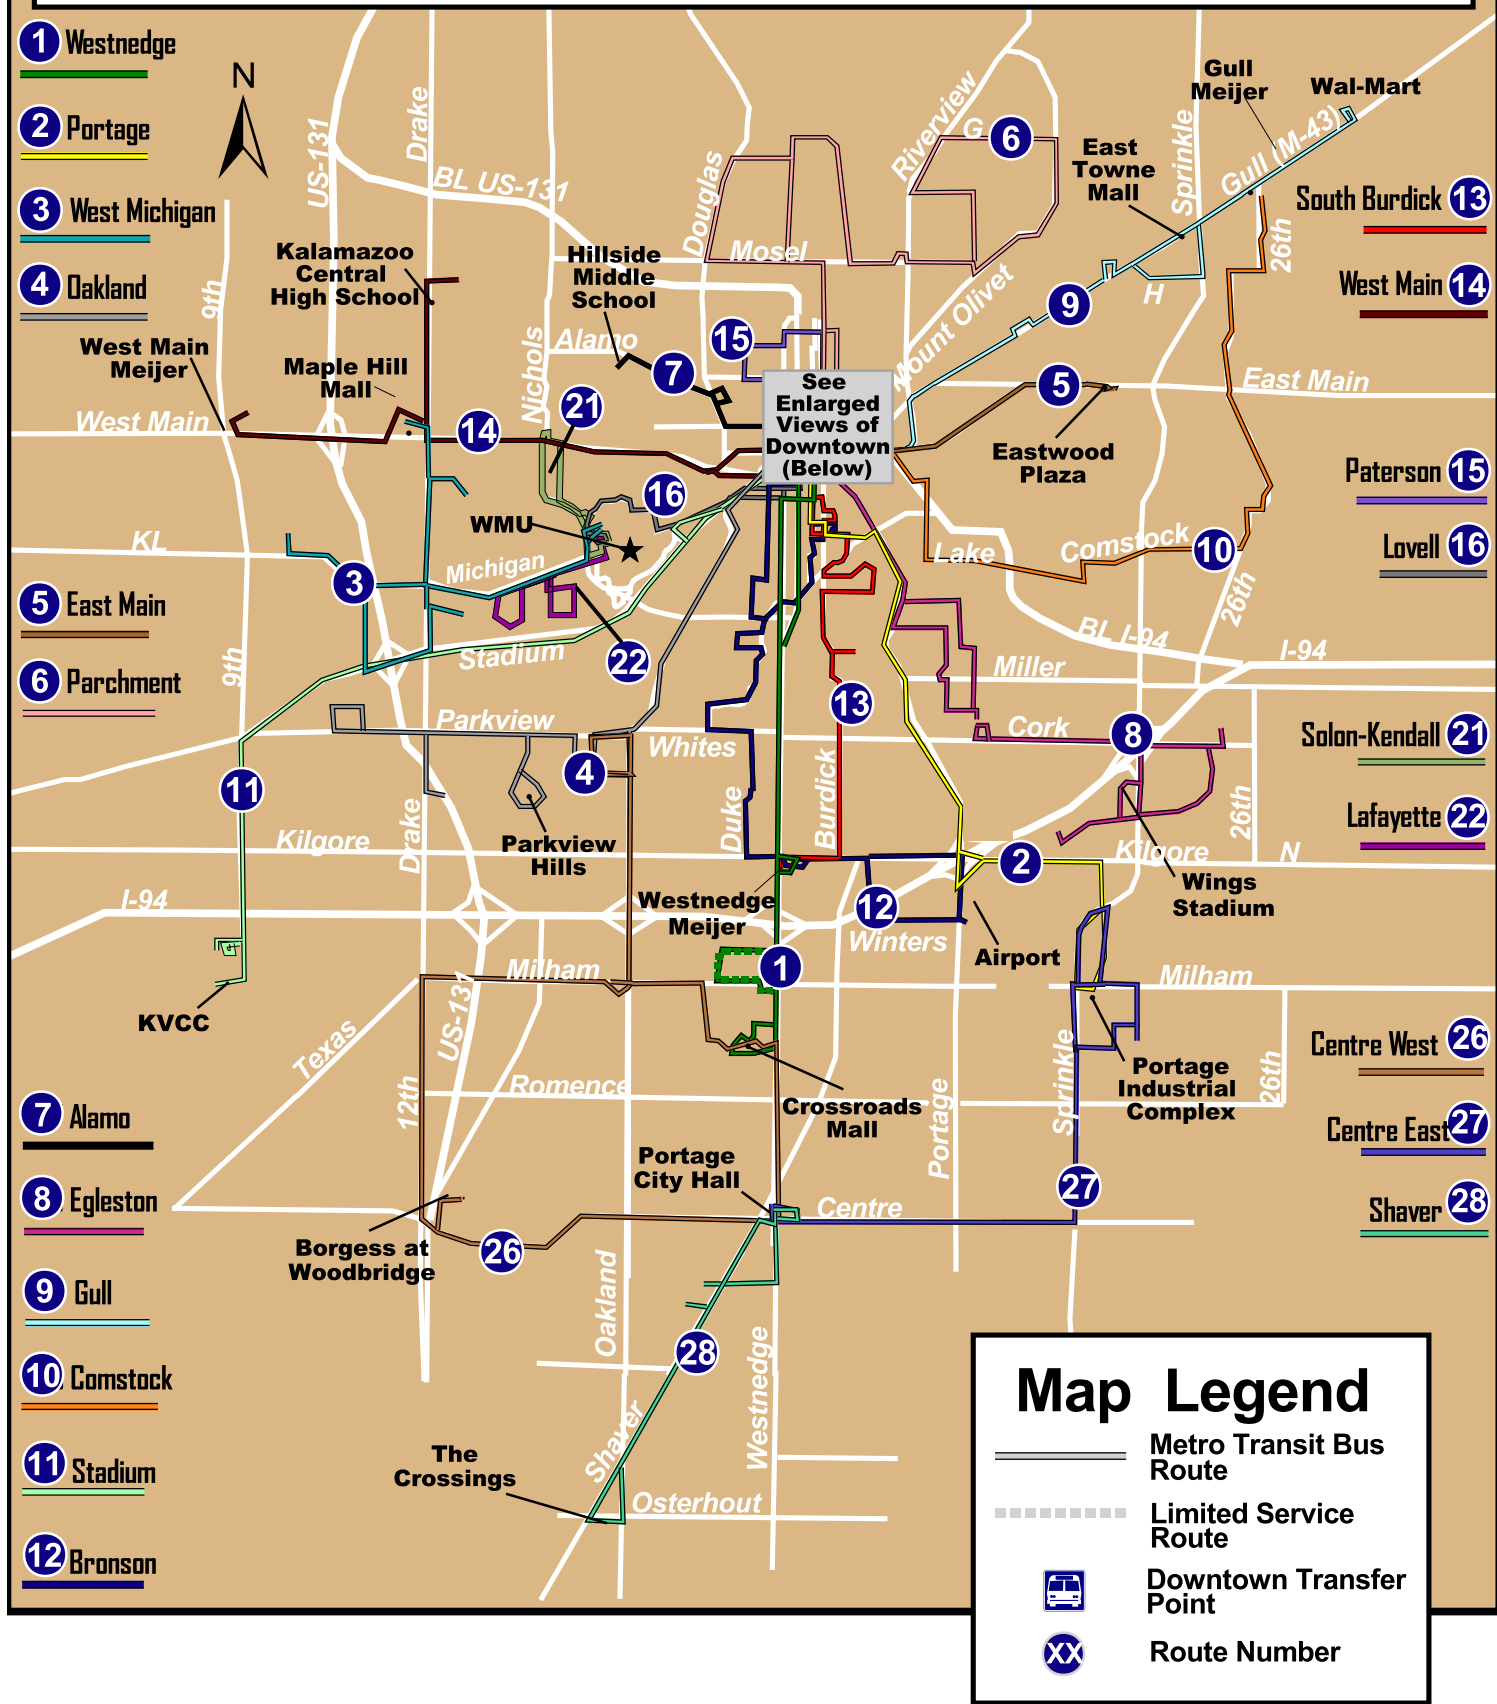

Metro Transit Route Map

Enlarged Views of Downtown Kalamazoo