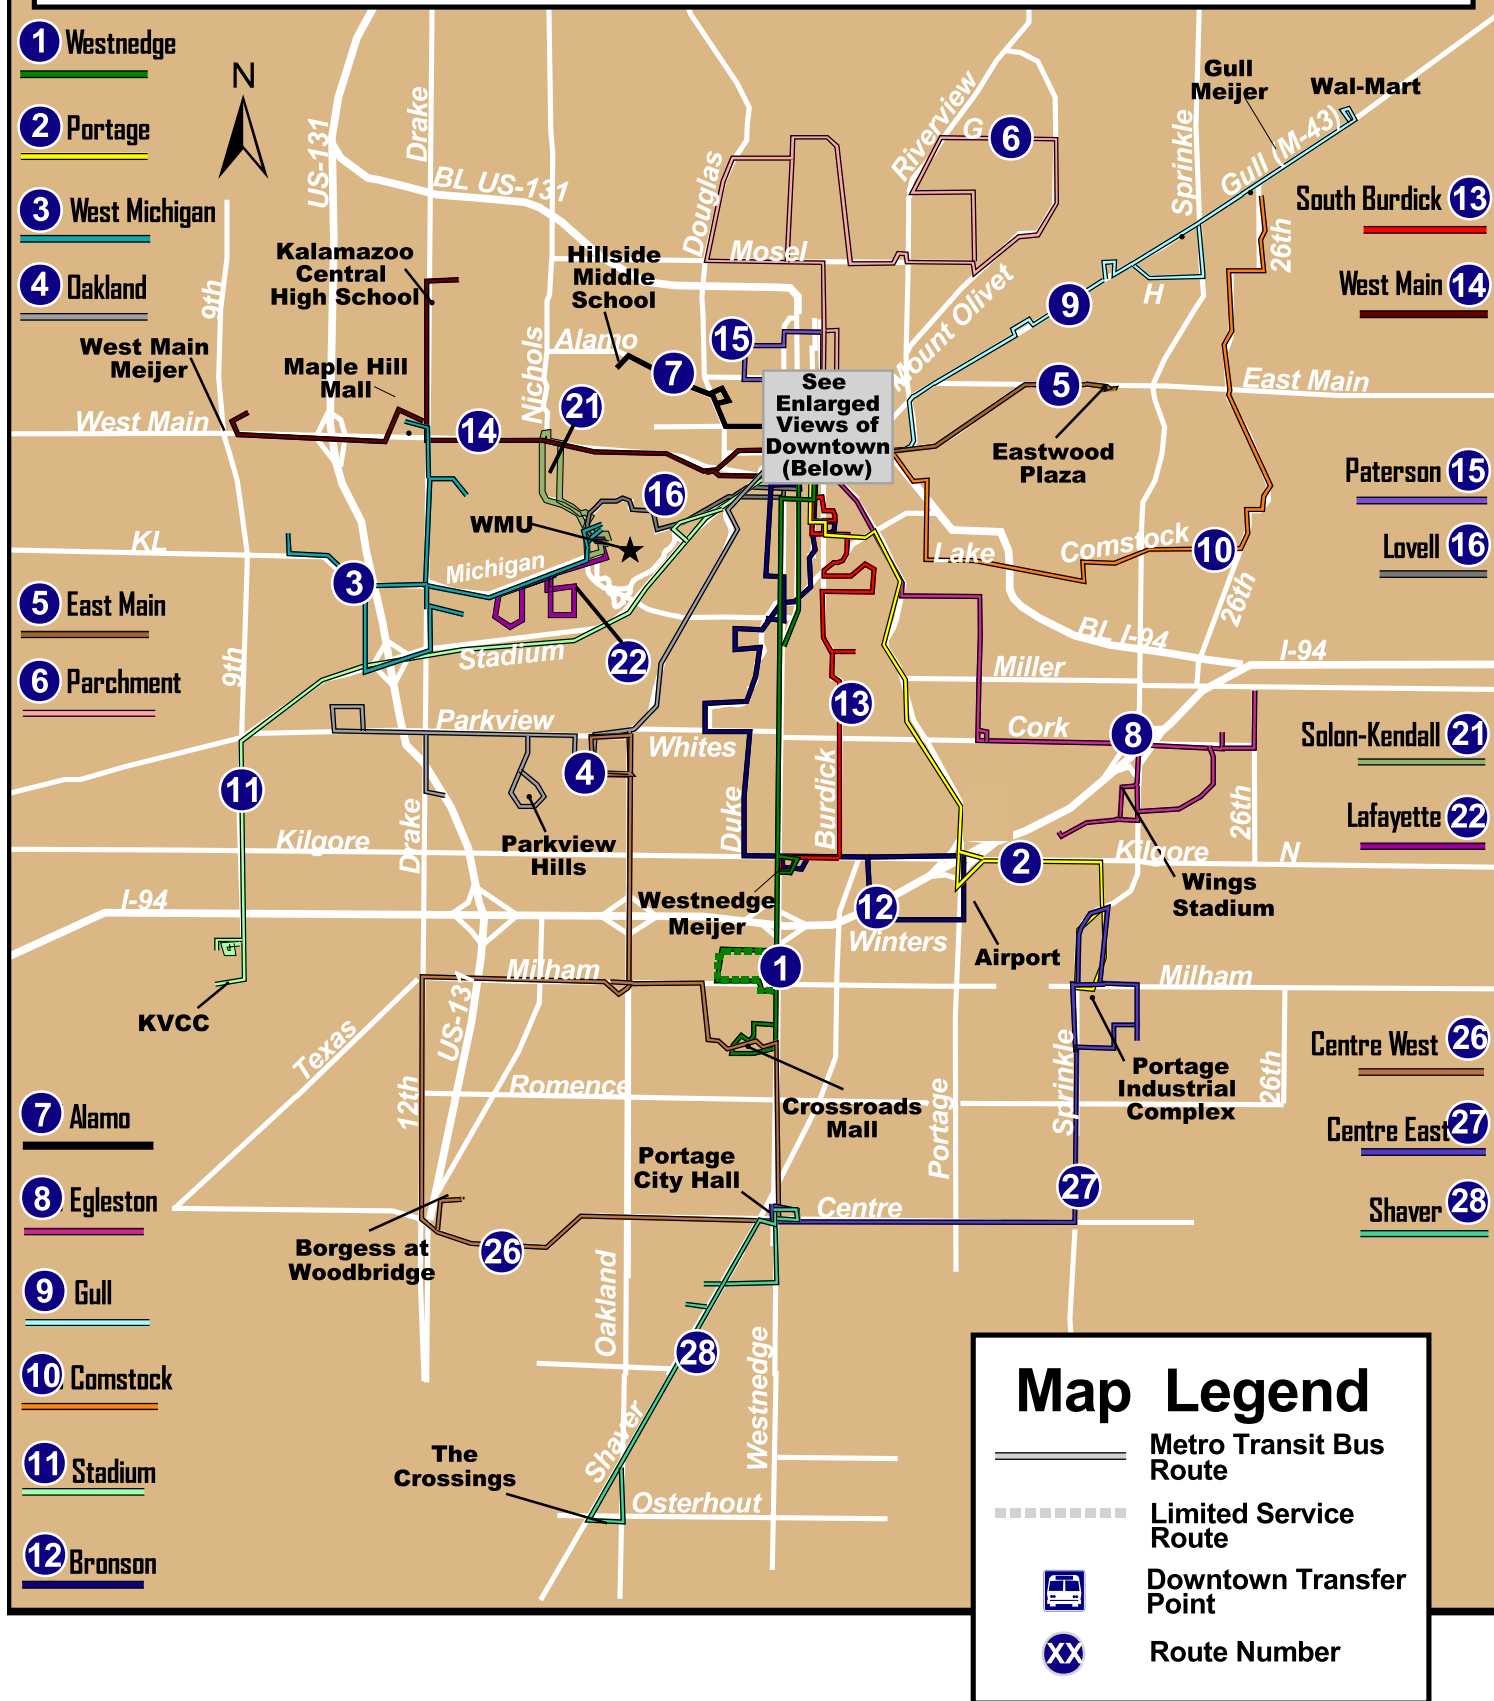

Metro Transit Route Map

Enlarged Views of Downtown Kalamazoo