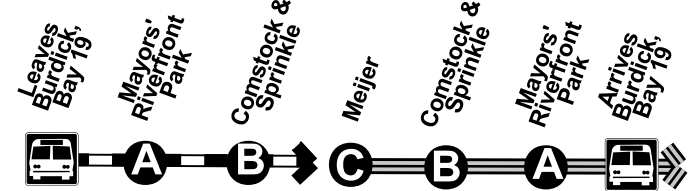

Route 10 - Comstock

Monday - Saturday

from downtown

to downtown

Legend

- Downtown Transfer Point
- From Downtown
- To Downtown

6:18am	6:21	6:28	6:45	6:55	7:05	7:12
7:15	7:18	7:28	7:45	7:55	8:05	8:12
8:15	8:18	8:28	8:45	8:55	9:05	9:12
9:15	9:18	9:28	9:45	9:55	10:05	10:12
10:15	10:18	10:28	10:45	10:55	11:05	11:12
11:15	11:18	11:28	11:45	11:55	12:05pm	12:12
12:15	12:18	12:28	12:45	12:55	1:05	1:12
1:15	1:18	1:28	1:45	1:55	2:05	2:12
2:15	2:18	2:28	2:45	2:55	3:05	3:12
3:15	3:18	3:28	3:45	3:55	4:05	4:12
4:15	4:18	4:28	4:45	4:55	5:05	5:12
5:15	5:18	5:28	5:45	5:55	6:05	6:12
6:15	6:18	6:28	6:45	6:55	7:05	7:12
7:15	7:18	7:28	7:45	7:55	8:05	8:12
8:15	8:18	8:28	8:45	8:55	9:05	9:12
9:15	9:18	9:28	9:45	9:55	10:05	10:12