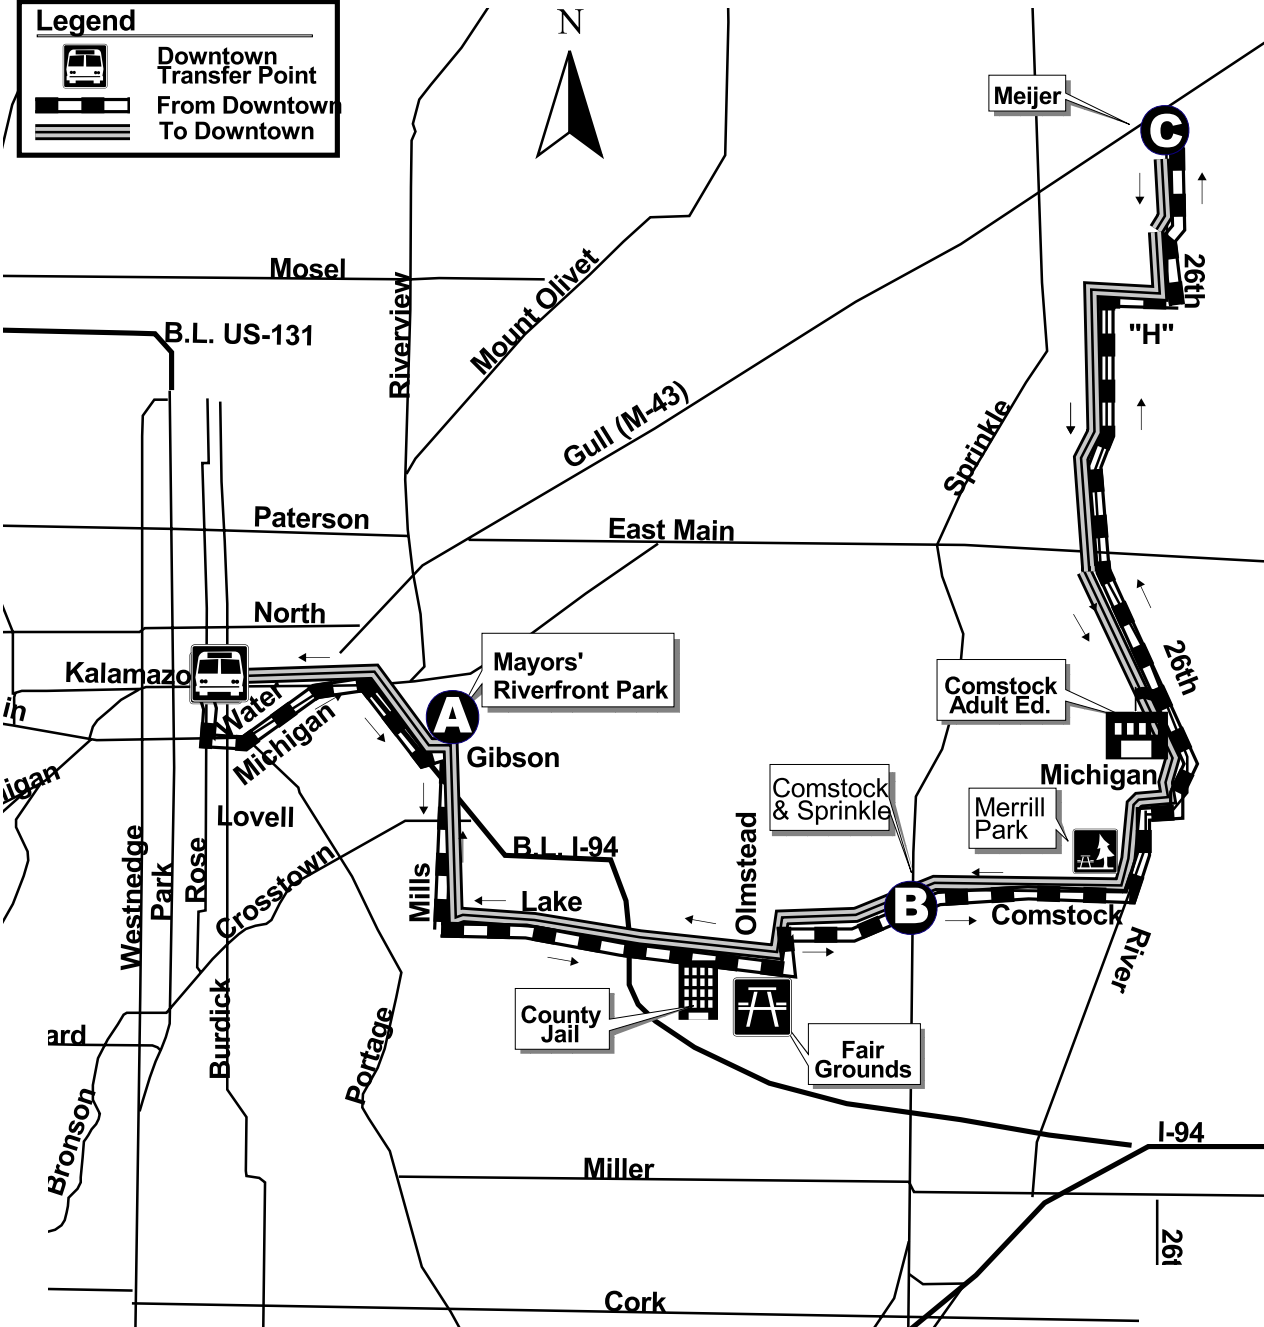

Route 10 - Comstock

Monday - Saturday

from downtown

to downtown

Legend

- Downtown Transfer Point
- From Downtown
- To Downtown

6:18am	6:21	6:28	6:45	6:55	7:05	7:12
7:15	7:18	7:28	7:45	7:55	8:05	8:12
8:15	8:18	8:28	8:45	8:55	9:05	9:12
9:15	9:18	9:28	9:45	9:55	10:05	10:12
10:15	10:18	10:28	10:45	10:55	11:05	11:12
11:15	11:18	11:28	11:45	11:55	12:05pm	12:12
12:15	12:18	12:28	12:45	12:55	1:05	1:12
1:15	1:18	1:28	1:45	1:55	2:05	2:12
2:15	2:18	2:28	2:45	2:55	3:05	3:12
3:15	3:18	3:28	3:45	3:55	4:05	4:12
4:15	4:18	4:28	4:45	4:55	5:05	5:12
5:15	5:18	5:28	5:45	5:55	6:05	6:12
6:15	6:18	6:28	6:45	6:55	7:05	7:12
7:15	7:18	7:28	7:45	7:55	8:05	8:12
8:15	8:18	8:28	8:45	8:55	9:05	9:12
9:15	9:18	9:28	9:45	9:55	10:05	10:12