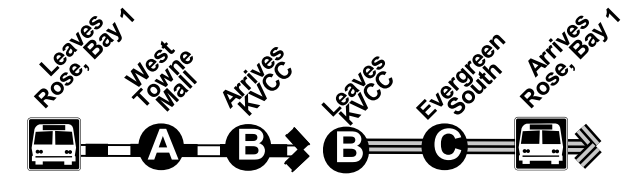

Monday - Saturday

from downtown to downtown

6:15am	—	6:40	6:46	6:50	7:12
7:15	—	7:40	7:46	7:50	8:12
8:15	—	8:40	8:46	8:50	9:12
9:15	9:25	9:40	9:46	9:50	10:12
10:15	10:25	10:40	10:46	10:50	11:12
11:15	11:25	11:40	11:46	11:50	12:12 pm
12:15	12:25	12:40	12:46	12:50	1:12
1:15	1:25	1:40	1:46	1:50	2:12
2:15	2:25	2:40	2:46	2:50	3:12
3:15	3:25	3:40	3:46	3:50	4:12
4:15	—	4:40	4:46	4:50	5:12
5:15	—	5:40	5:46	5:50	6:12
6:15	—	6:40	6:46	6:50	7:12
7:15	—	7:40	7:46	7:50	8:12
8:15	—	8:40	8:46	8:50	9:12
9:15	—	9:40	9:46	9:50	10:12

— Bus does not service area.

Visit our web site at: www.kmetro.com