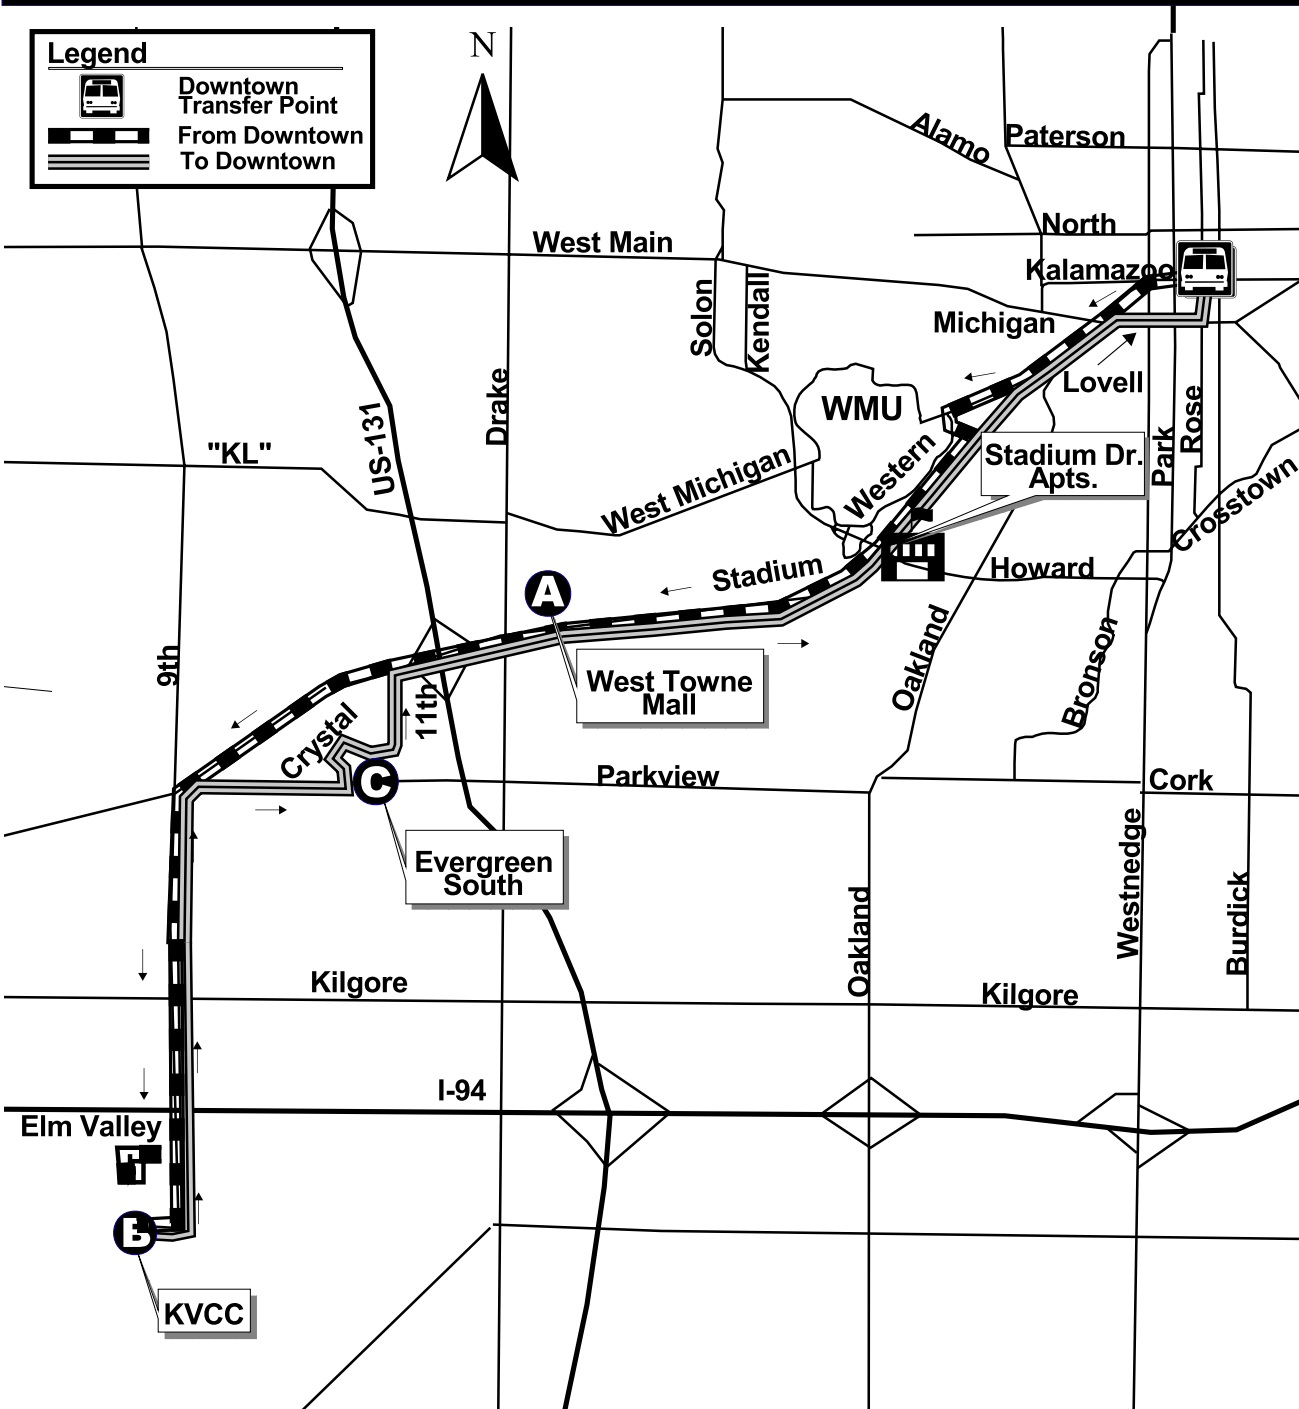

# Route 11 - Stadium/KVCC

**Legend**

- Downtown Transfer Point
- From Downtown To Downtown
- From Downtown To Downtown

# Monday - Saturday

from downtown to downtown

6:15am	—	6:40	6:46	6:50	7:12
7:15	—	7:40	7:46	7:50	8:12
8:15	—	8:40	8:46	8:50	9:12
9:15	9:25	9:40	9:46	9:50	10:12
10:15	10:25	10:40	10:46	10:50	11:12
11:15	11:25	11:40	11:46	11:50	12:12 pm
12:15	12:25	12:40	12:46	12:50	1:12
1:15	1:25	1:40	1:46	1:50	2:12
2:15	2:25	2:40	2:46	2:50	3:12
3:15	3:25	3:40	3:46	3:50	4:12
4:15	—	4:40	4:46	4:50	5:12
5:15	—	5:40	5:46	5:50	6:12
6:15	—	6:40	6:46	6:50	7:12
7:15	—	7:40	7:46	7:50	8:12
8:15	—	8:40	8:46	8:50	9:12
9:15	—	9:40	9:46	9:50	10:12

— Bus does not service area.

Visit our web site at: [www.kmetro.com](http://www.kmetro.com)