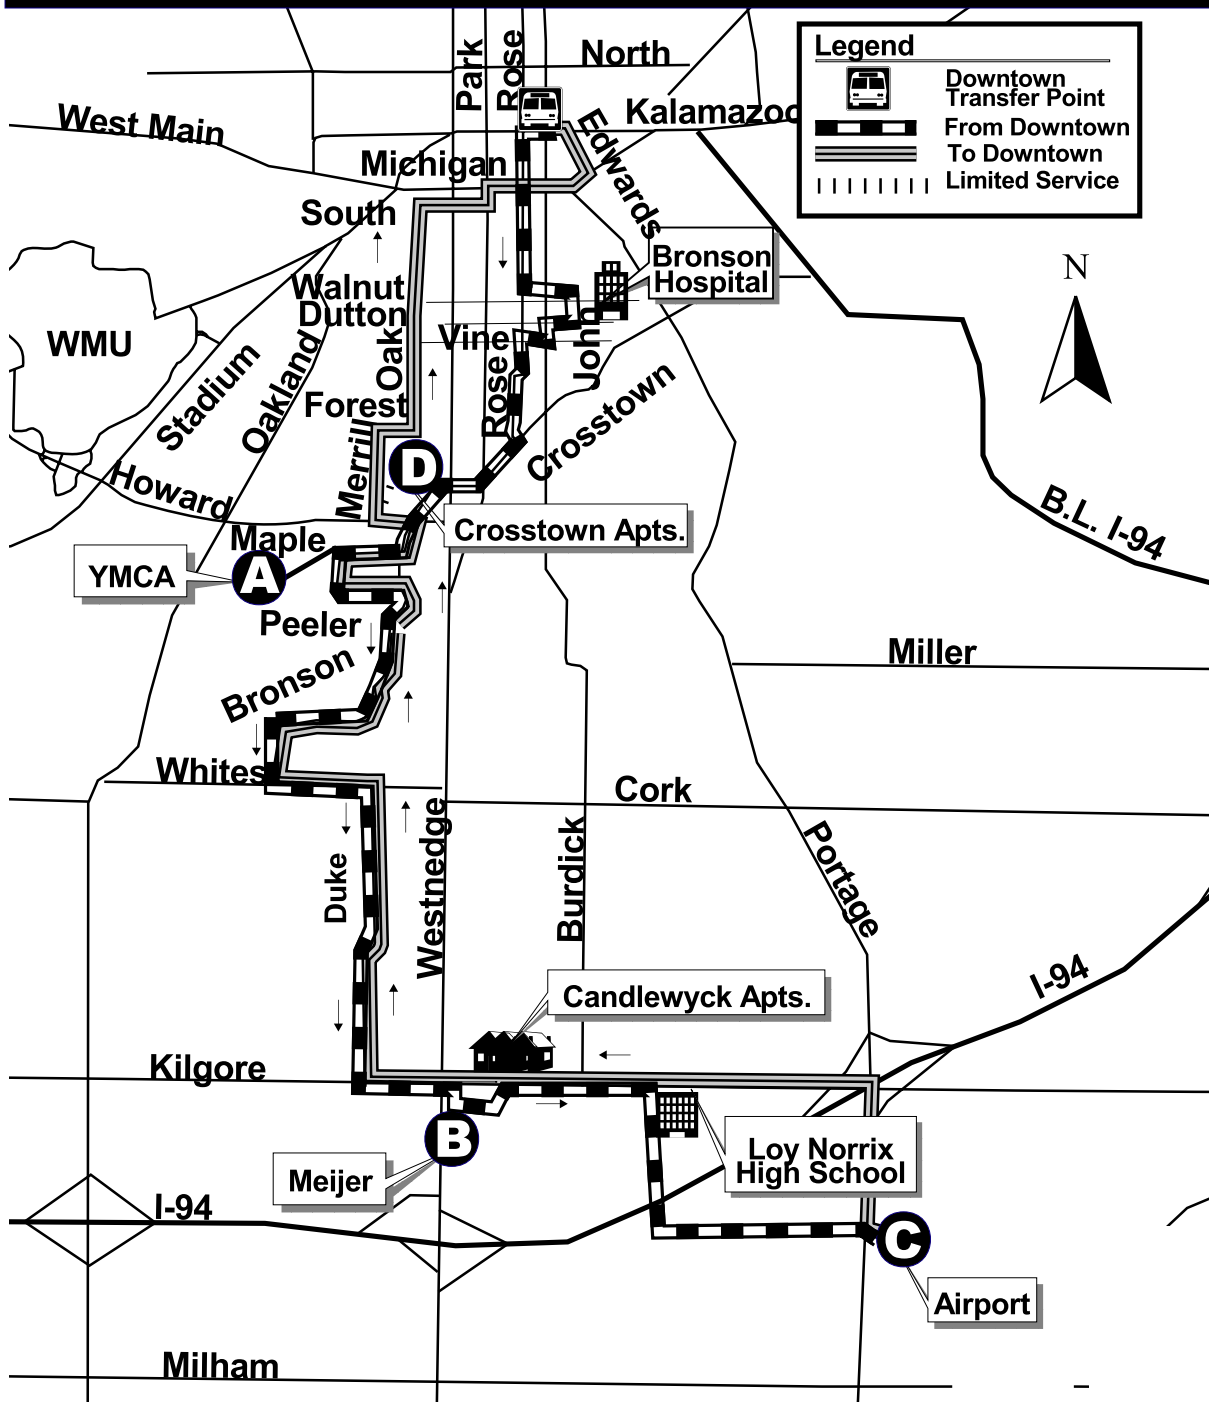

Route 12 - Bronson

Monday - Saturday

6:45 am	6:50	7:00	7:10	7:25	—	7:42
7:45	7:50	8:00	8:10	8:25	—	8:42
8:45	8:50	9:00	9:10	9:25	—	9:42
9:45	9:50	10:00	10:10	10:25	10:27	10:42
10:45	10:50	11:00	11:10	11:25	11:27	11:42
11:45	11:50	12:00 pm	12:10	12:25	12:27	12:42
12:45	12:50	1:00	1:10	1:25	1:27	1:42
1:45	1:50	2:00	2:10	2:25	2:27	2:42
2:15	2:20	2:30	2:40	2:55	—	3:12
3:15	3:20	3:30	3:40	3:55	—	4:12
4:15	4:20	4:30	4:40	4:55	—	5:12
5:15	5:20	5:30	5:40	5:55	—	6:12
6:15	6:20	6:30	6:40	6:55	—	7:12
7:15	7:20	7:30	7:40	7:55	—	8:12
8:15	8:20	8:30	8:40	8:55	—	9:12
9:15	9:20	9:30	9:40	9:55	—	10:12

— Bus does not service area.

Visit our web site at: www.kmetro.com