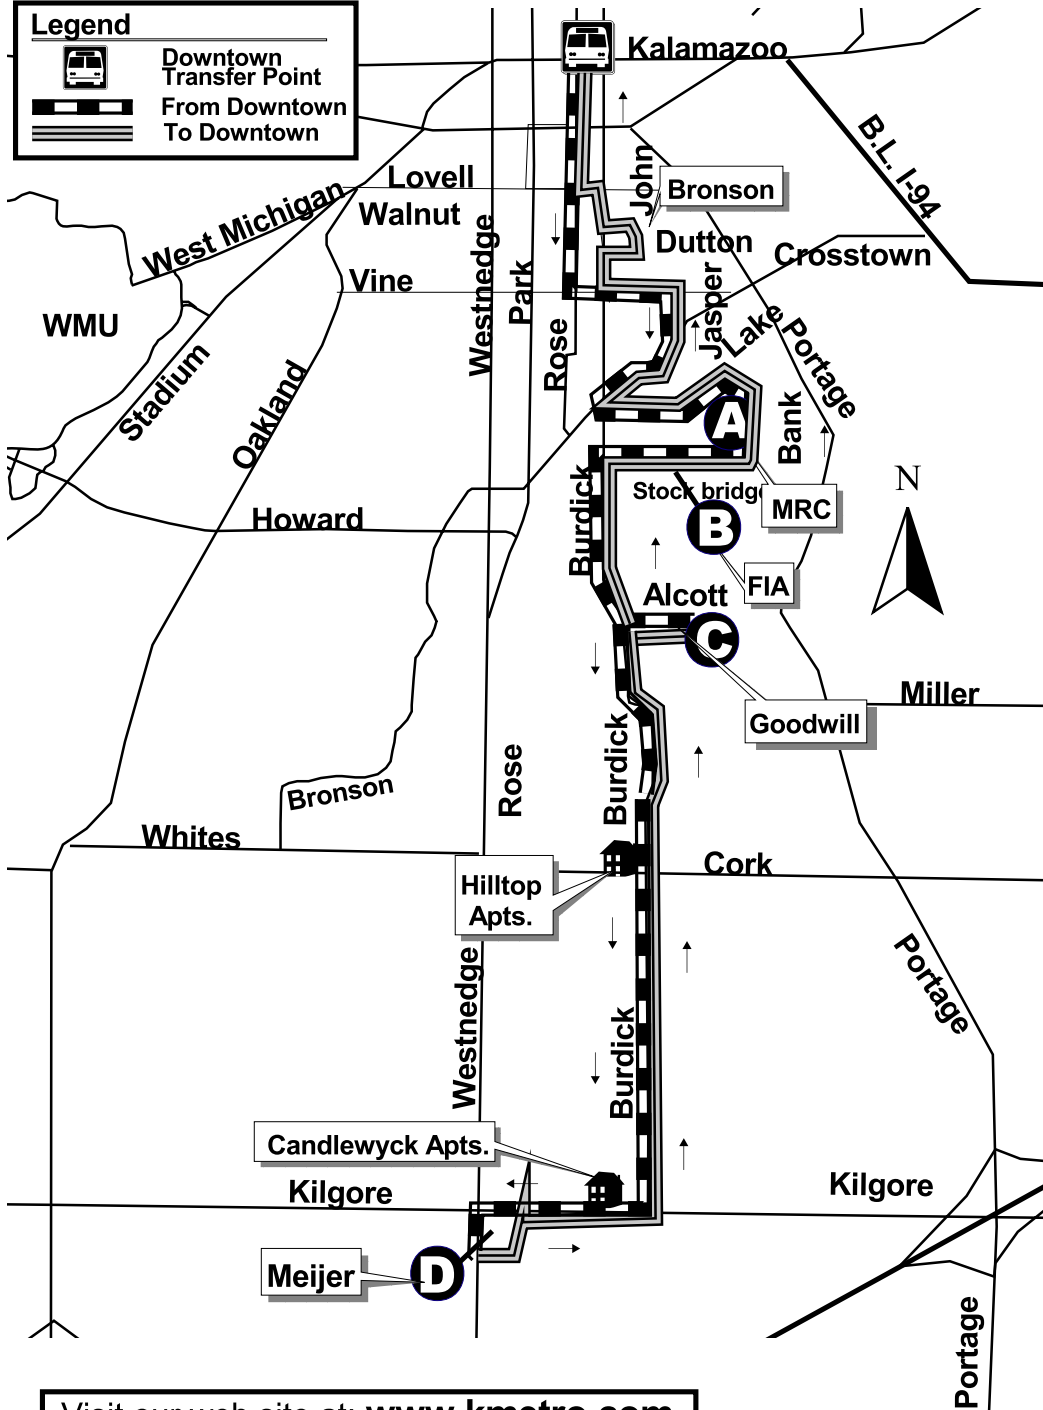

Route 13 - South Burdick

Legend

- Downtown Transfer Point
- From Downtown To Downtown
- To Downtown

Monday - Saturday

from downtown

to downtown

6:00am				6:10
6:45	6:49	6:51	6:55	7:10
7:15	7:19	7:21	7:25	7:40
7:45	7:49	7:51	7:55	8:10
8:15	8:19	8:21	8:25	8:40
8:45	8:49	8:51	8:55	9:10
9:15	9:19	9:21	9:25	9:40
9:45	9:49	9:51	9:55	10:10
10:15	10:19	10:21	10:25	10:40
10:45	10:49	10:51	10:55	11:10
11:15	11:19	11:21	11:25	11:40
11:45	11:49	11:51	11:55	12:10
12:15	12:19	12:21	12:25	12:40
12:45	12:49	12:51	12:55	1:10
1:15	1:19	1:21	1:25	1:40
1:45	1:49	1:51	1:55	2:10
2:15	2:19	2:21	2:25	2:40
2:45	2:49	2:51	2:55	3:10
3:15	3:19	3:21	3:25	3:40
3:45	3:49	3:51	3:55	4:10
4:15	4:19	4:21	4:25	4:40
4:45	4:49	4:51	4:55	5:10
5:15	5:19	5:21	5:25	5:40
5:45	5:49	5:51	5:55	6:10
6:15	6:19	6:21	6:25	6:40
7:15	7:19	7:21	7:25	7:40
8:15	8:19	8:21	8:25	8:40
9:15	9:19	9:21	9:25	9:40

		6:27	6:42
7:13	7:25	7:27	7:42
7:43	7:55	7:57	8:12
8:13	8:25	8:27	8:42
8:43	8:55	8:57	9:12
9:13	9:25	9:27	9:42
9:43	9:55	9:57	10:12
10:13	10:25	10:27	10:42
10:43	10:55	10:57	11:12
11:13	11:25	11:27	11:42
11:43	11:55	11:57	12:12pm
12:13	12:25	12:27	12:42
12:43	12:55	12:57	1:12
1:13	1:25	1:27	1:42
1:43	1:55	1:57	2:12
2:13	2:25	2:27	2:42
2:43	2:55	2:57	3:12
3:13	3:25	3:27	3:42
3:43	3:55	3:57	4:12
4:13	4:25	4:27	4:42
4:43	4:55	4:57	5:12
5:13	5:25	5:27	5:42
5:43	5:55	5:57	6:12
6:13	6:25	6:27	6:42
6:43	6:55	6:57	7:12
7:43	7:55	7:57	8:12
8:43	8:55	8:57	9:12
9:43	9:55	9:57	10:12

— Bus does not service area.

Visit our web site at: www.kmetro.com