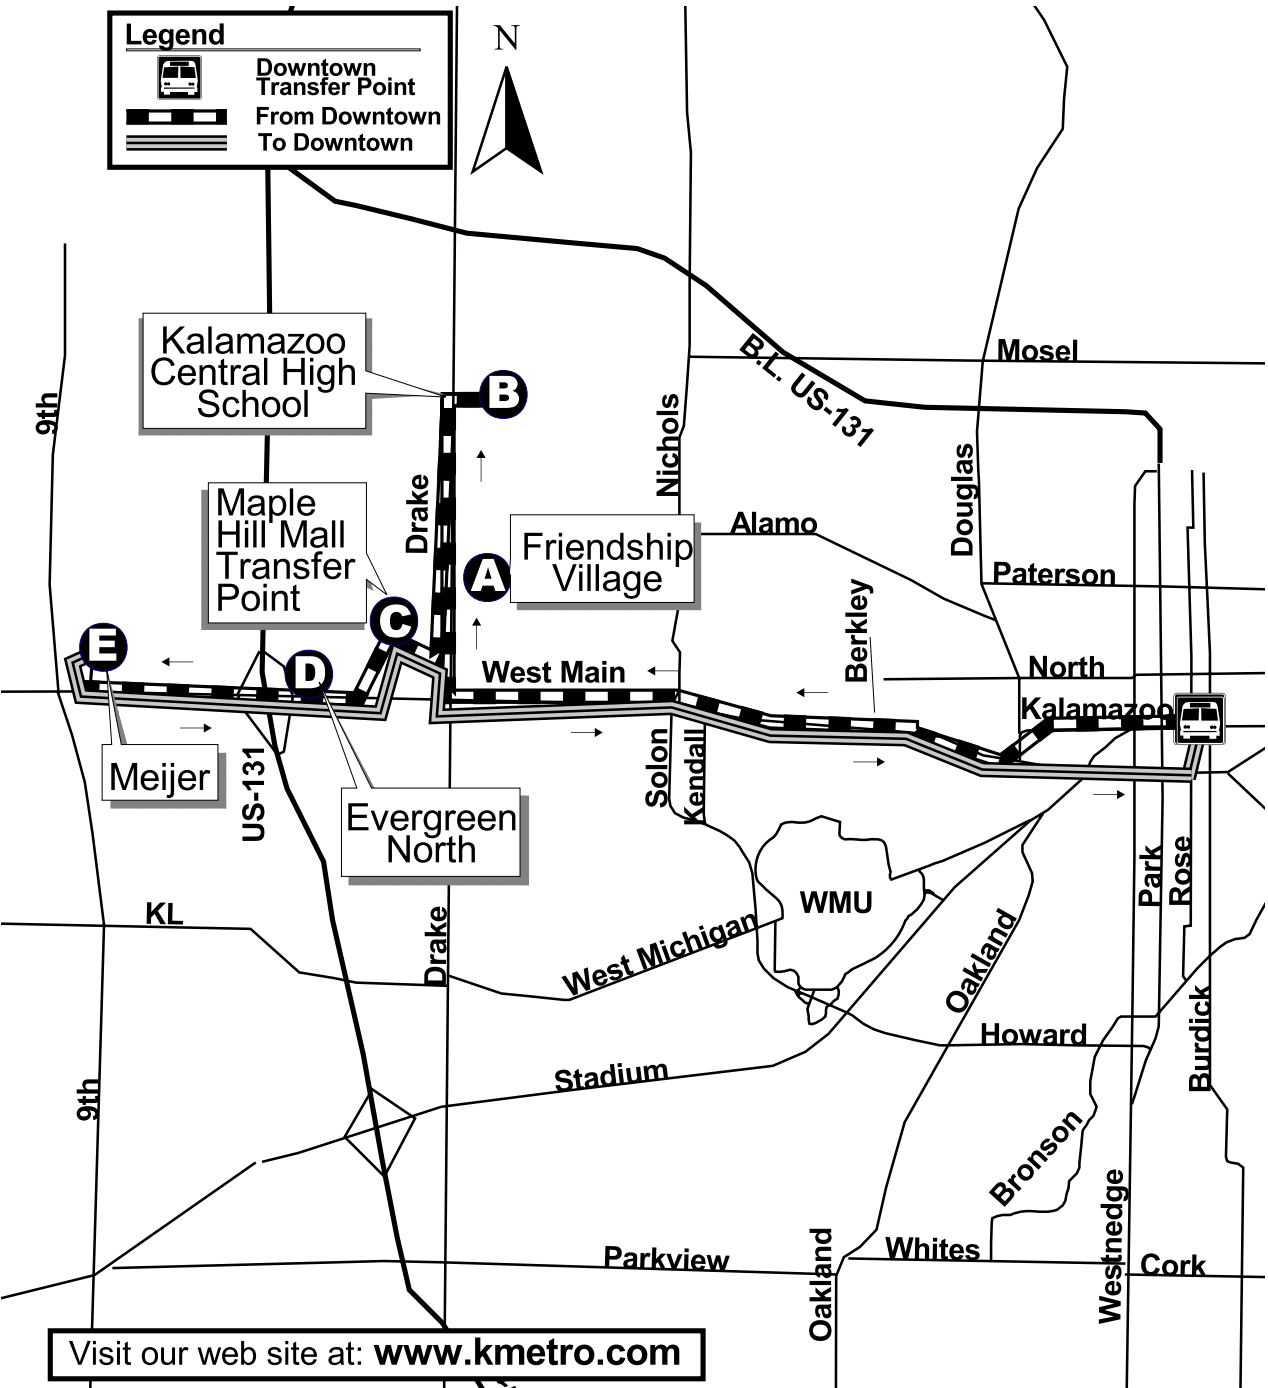

# Route 14 - West Main

# Monday - Saturday

from downtown to downtown

**Legend**

- Downtown Transfer Point
- From Downtown To Downtown
- To Downtown

6:15am	6:30	6:32	6:35	6:38	6:45	6:55	7:12
6:45	7:00	7:02	7:05	7:08	7:15	7:25	7:42
7:15	7:30	7:32	7:35	7:38	7:45	7:55	8:12
7:45	8:00	8:02	8:05	8:08	8:15	8:25	8:42
8:15	8:30	8:32	8:35	8:38	8:45	8:55	9:12
8:45	9:00	9:02	9:05	9:08	9:15	9:25	9:42
9:15	9:30	9:32	9:35	9:38	9:45	9:55	10:12
9:45	10:00	10:02	10:05	10:08	10:15	10:25	10:42
10:15	10:30	10:32	10:35	10:38	10:45	10:55	11:12
10:45	11:00	11:02	11:05	11:08	11:15	11:25	11:42
11:15	11:30	11:32	11:35	11:38	11:45	11:55	12:12pm
11:45	12:00	12:02	12:05	12:08	12:15	12:25	12:42
12:15	12:30	12:32	12:35	12:38	12:45	12:55	1:12
12:45	1:00	1:02	1:05	1:08	1:15	1:25	1:42
1:15	1:30	1:32	1:35	1:38	1:45	1:55	2:12
1:45	2:00	2:02	2:05	2:08	2:15	2:25	2:42
2:15	2:30	2:32	2:35	2:38	2:45	2:55	3:12
2:45	3:00	3:02	3:05	3:08	3:15	3:25	3:42
3:15	3:30	3:32	3:35	3:38	3:45	3:55	4:12
3:45	4:00	4:02	4:05	4:08	4:15	4:25	4:42
4:15	4:30	4:32	4:35	4:38	4:45	4:55	5:12
4:45	5:00	5:02	5:05	5:08	5:15	5:25	5:42
5:15	5:30	5:32	5:35	5:38	5:45	5:55	6:12
5:45	6:00	6:02	6:05	6:08	6:15	6:25	6:42
6:15	6:30	6:32	6:35	6:38	6:45	6:55	7:12
7:15	7:30	7:32	7:35	7:38	7:45	7:55	8:12
8:15	8:30	8:32	8:35	8:38	8:45	8:55	9:12
9:15	9:30	9:32	9:35	9:38	9:45	9:55	10:12