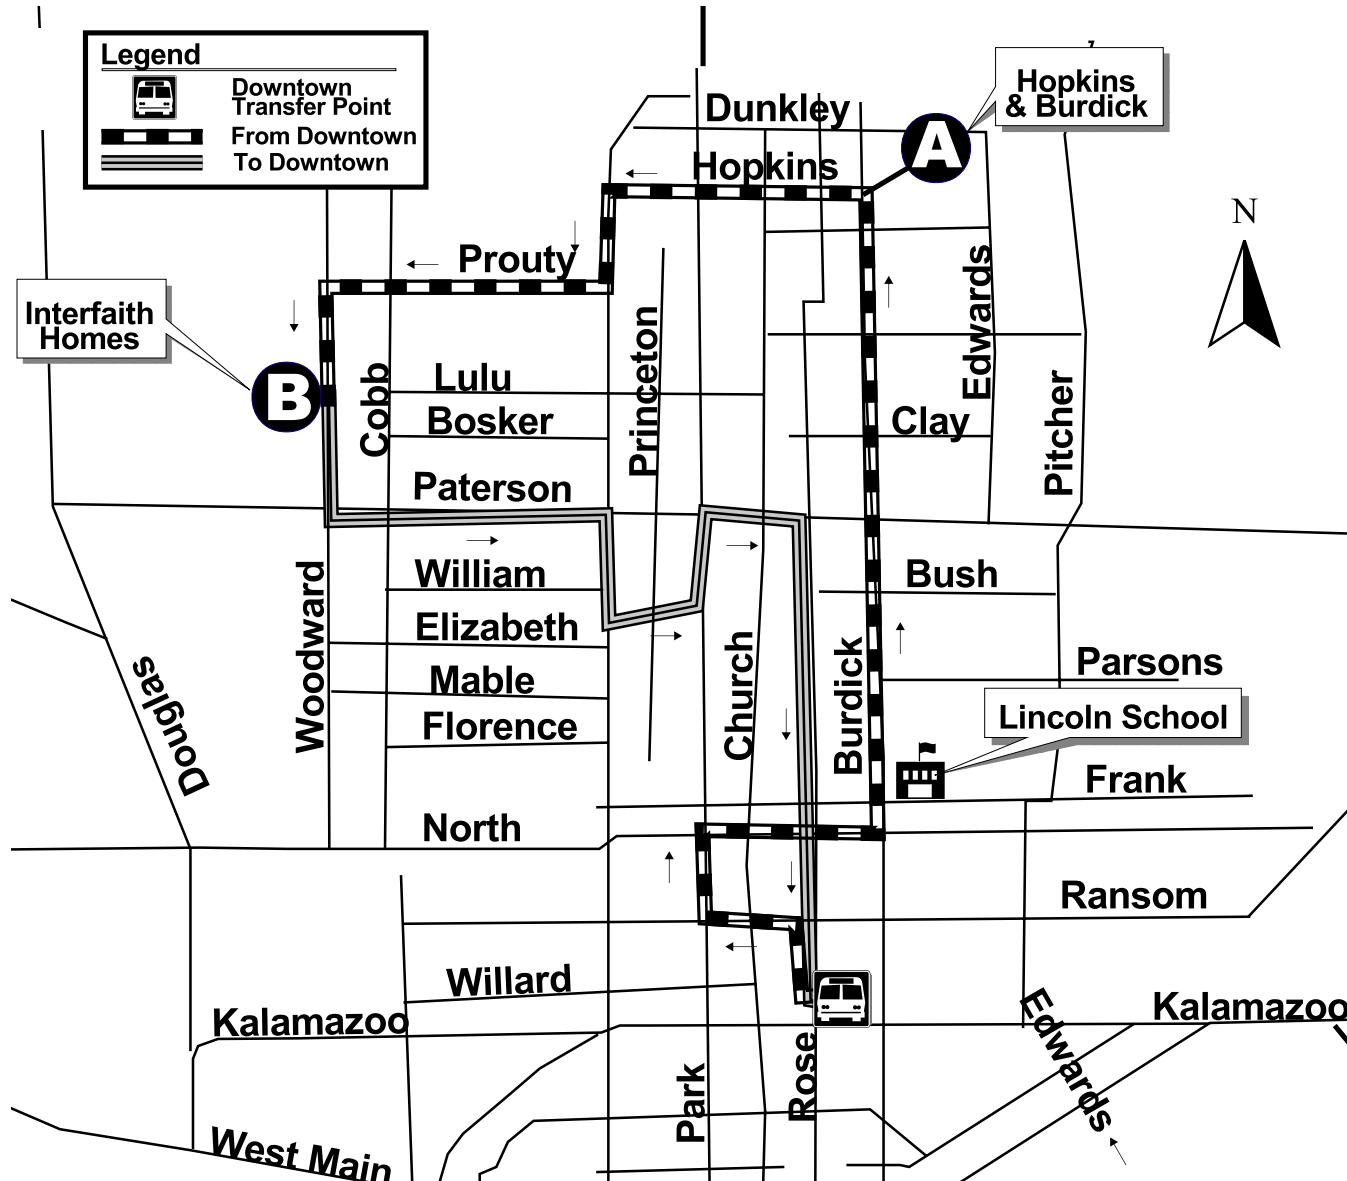

Route 15 - Paterson

Monday - Saturday

from downtown *to downtown*

<i>from downtown</i>		<i>to downtown</i>	
Leaves Rose, Bay 8	Hopkins & Burdick	Interfaith Homes	Arrives Rose Bay 8
6:15 am	6:20	6:30	6:42
6:45	6:50	7:00	7:12
7:15	7:20	7:30	7:42
7:45	7:50	8:00	8:12
8:15	8:20	8:30	8:42
8:45	8:50	9:00	9:12
9:15	9:20	9:30	9:42
9:45	9:50	10:00	10:12
10:15	10:20	10:30	10:42
10:45	10:50	11:00	11:12
11:15	11:20	11:30	11:42
11:45	11:50	12:00 pm	12:12
12:15	12:20	12:30	12:42
12:45	12:50	1:00	1:12
1:15	1:20	1:30	1:42
1:45	1:50	2:00	2:12
2:15	2:20	2:30	2:42
2:45	2:50	3:00	3:12
3:15	3:20	3:30	3:42
3:45	3:50	4:00	4:12
4:15	4:20	4:30	4:42
4:45	4:50	5:00	5:12
5:15	5:20	5:30	5:42
5:45	5:50	6:00	6:12
6:15	6:20	6:30	6:42
6:45	6:50	7:00	7:12
7:15	7:20	7:30	7:42
7:45	7:50	8:00	8:12
8:15	8:20	8:30	8:42
8:45	8:50	9:00	9:12
9:15	9:20	9:30	9:42
9:45	9:50	10:00	10:12