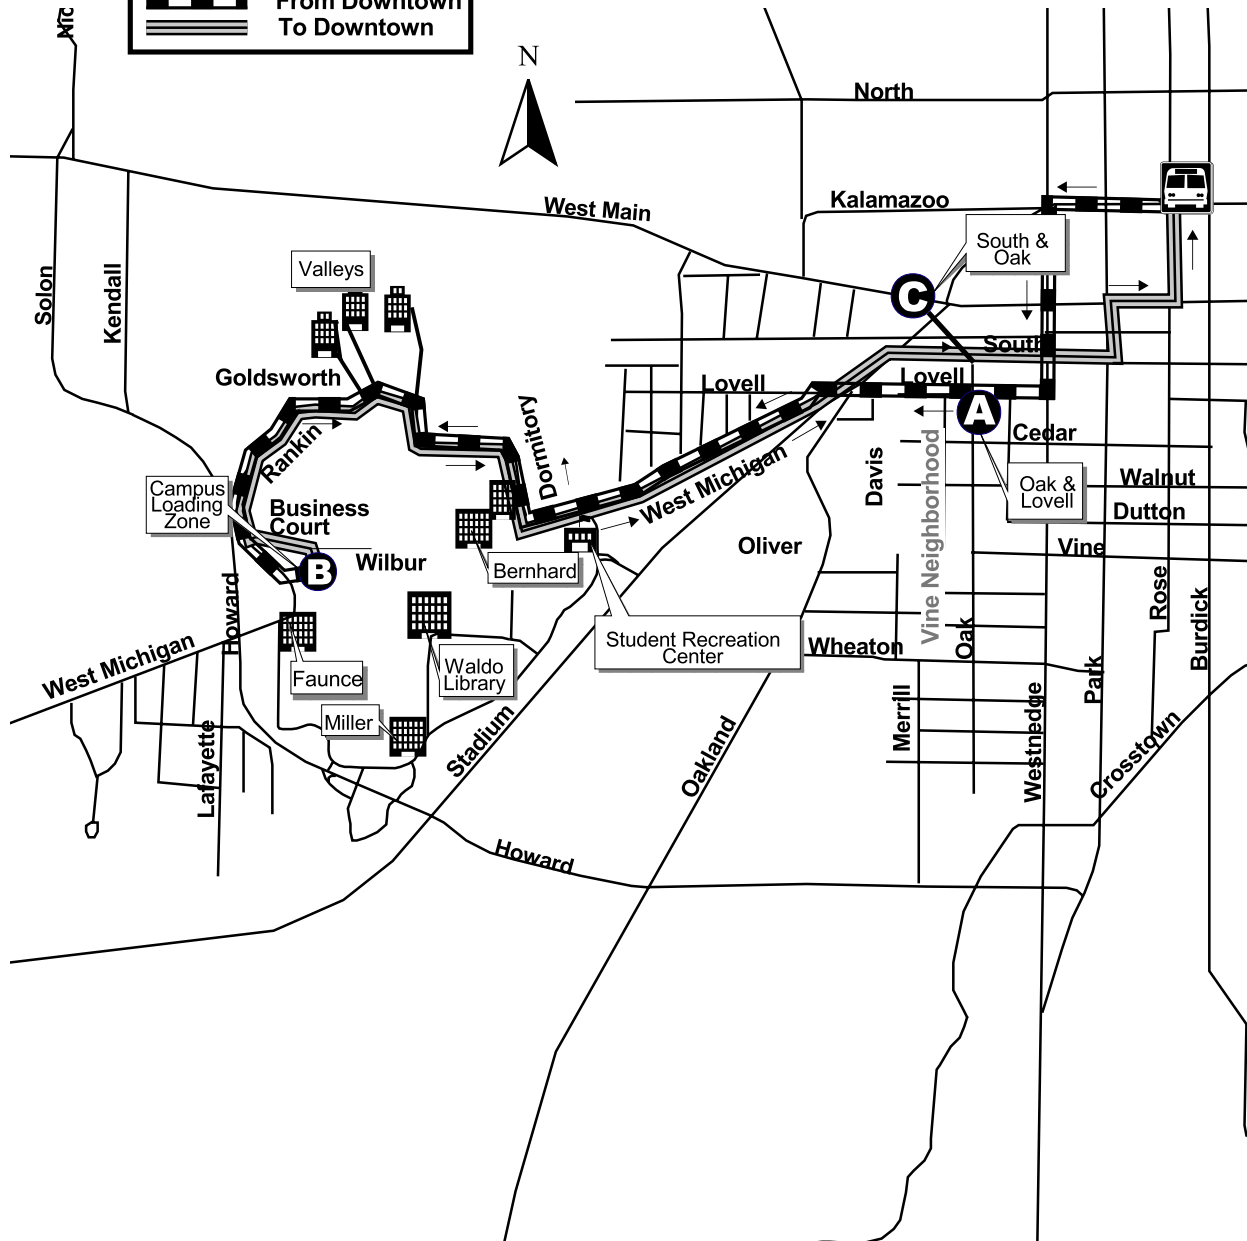

# Route 16 - Lovell

# Monday - Saturday

**Legend**

- Downtown Transfer Point
- From Downtown To Downtown
- From Downtown To Downtown

*from downtown* *to downtown*

5:50 am	5:52	5:57	6:00	6:07	6:12
6:15	6:17	6:27	6:30	6:37	6:42
6:45	6:47	6:57	7:00	7:07	7:12
7:15	7:17	7:27	7:30	7:37	7:42
7:45	7:47	7:57	8:00	8:07	8:12
8:15	8:17	8:27	8:30	8:37	8:42
8:45	8:47	8:57	9:00	9:07	9:12
9:15	9:17	9:27	9:30	9:37	9:42
9:45	9:47	9:57	10:00	10:07	10:12
10:15	10:17	10:27	10:30	10:37	10:42
10:45	10:47	10:57	11:00	11:07	11:12
11:15	11:17	11:27	11:30	11:37	11:42
11:45	11:47	11:57	12:00 pm	12:07	12:12
12:15	12:17	12:27	12:30	12:37	12:42
12:45	12:47	12:57	1:00	1:07	1:12
1:15	1:17	1:27	1:30	1:37	1:42
1:45	1:47	1:57	2:00	2:07	2:12
2:15	2:17	2:27	2:30	2:37	2:42
2:45	2:47	2:57	3:00	3:07	3:12
3:15	3:17	3:27	3:30	3:37	3:42
3:45	3:47	3:57	4:00	4:07	4:12
4:15	4:17	4:27	4:30	4:37	4:42
4:45	4:47	4:57	5:00	5:07	5:12
5:15	5:17	5:27	5:30	5:37	5:42
5:45	5:47	5:57	6:00	6:07	6:12
6:15	6:17	6:27	6:30	6:37	6:42
6:45	6:47	6:57	7:00	7:07	7:12
7:15	7:17	7:27	7:30	7:37	7:42
7:45	7:47	7:57	8:00	8:07	8:12
8:15	8:17	8:27	8:30	8:37	8:42
8:45	8:47	8:57	9:00	9:07	9:12
9:15	9:17	9:27	9:30	9:37	9:42
9:45	9:47	9:57	10:00		

— Bus does not service area.

Visit our web site at: [www.kmetro.com](http://www.kmetro.com)