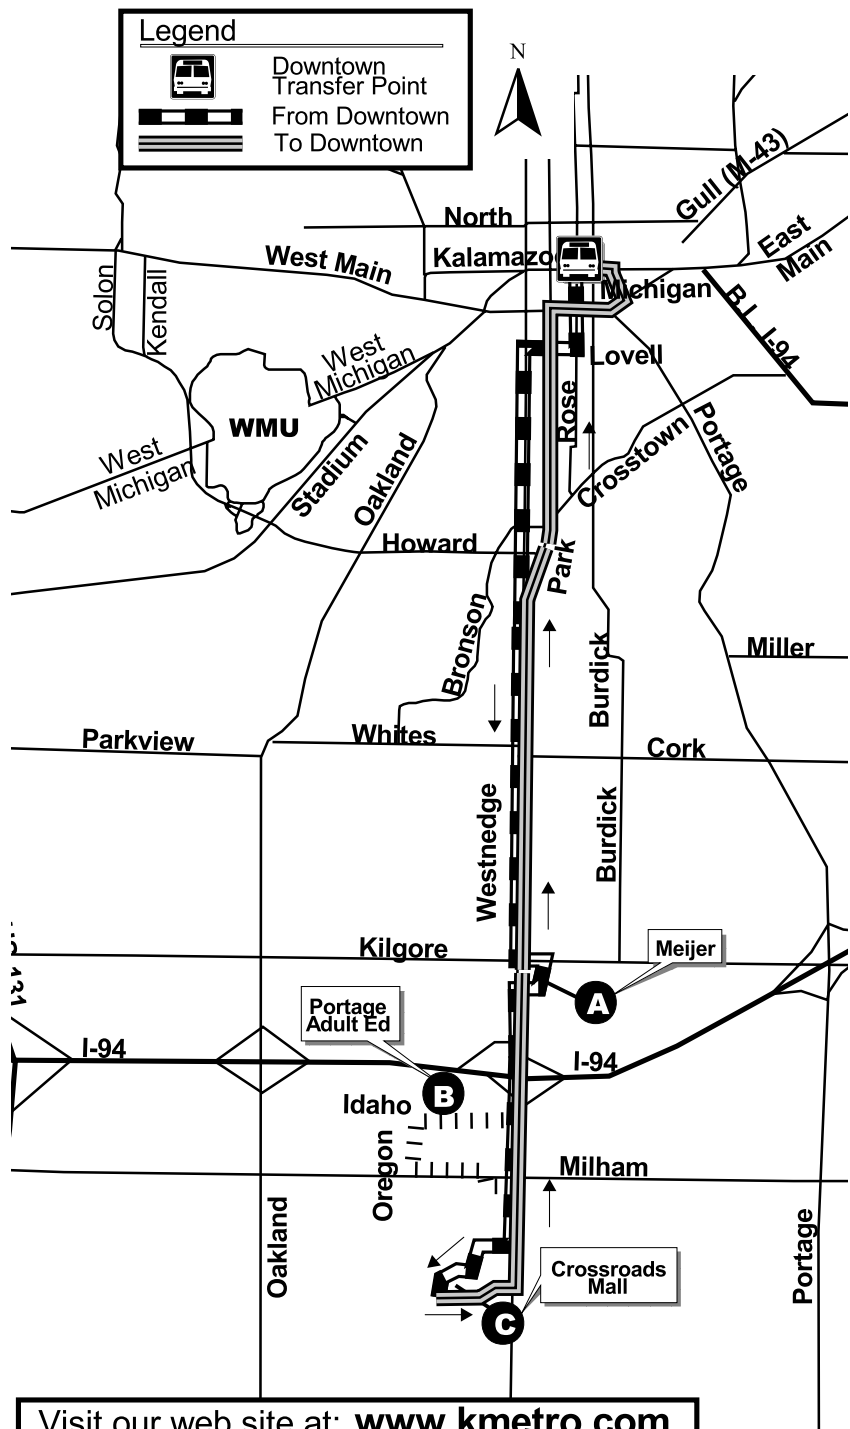

# Route 1 - Westnedge

Visit our web site at: [www.kmetro.com](http://www.kmetro.com)

# Monday - Saturday

from downtown

to downtown

Leaves Burdick, Bay 11	Meijers	Portage Adult Ed.
5:55 am	6:05	—
6:15	6:30	—
6:45	7:00	—
7:15	7:30	7:35
7:45	8:00	8:05
8:15	8:30	—
8:45	9:00	—
9:15	9:30	—
9:45	10:00	—
10:15	10:30	—
10:45	11:00	—
11:15	11:30	—
11:45	12:00	—
12:15	12:30	—
12:45	1:00	—
1:15	1:30	—
1:45	2:00	—
2:15	2:30	—
2:45	3:00	—
3:15	3:30	—
3:45	4:00	—
4:15	4:30	—
4:45	5:00	—
5:15	5:30	—
5:45	6:00	—
6:15	6:30	—
7:15	7:30	—
8:15	8:30	—
9:15	9:30	—

— Bus does not service area.