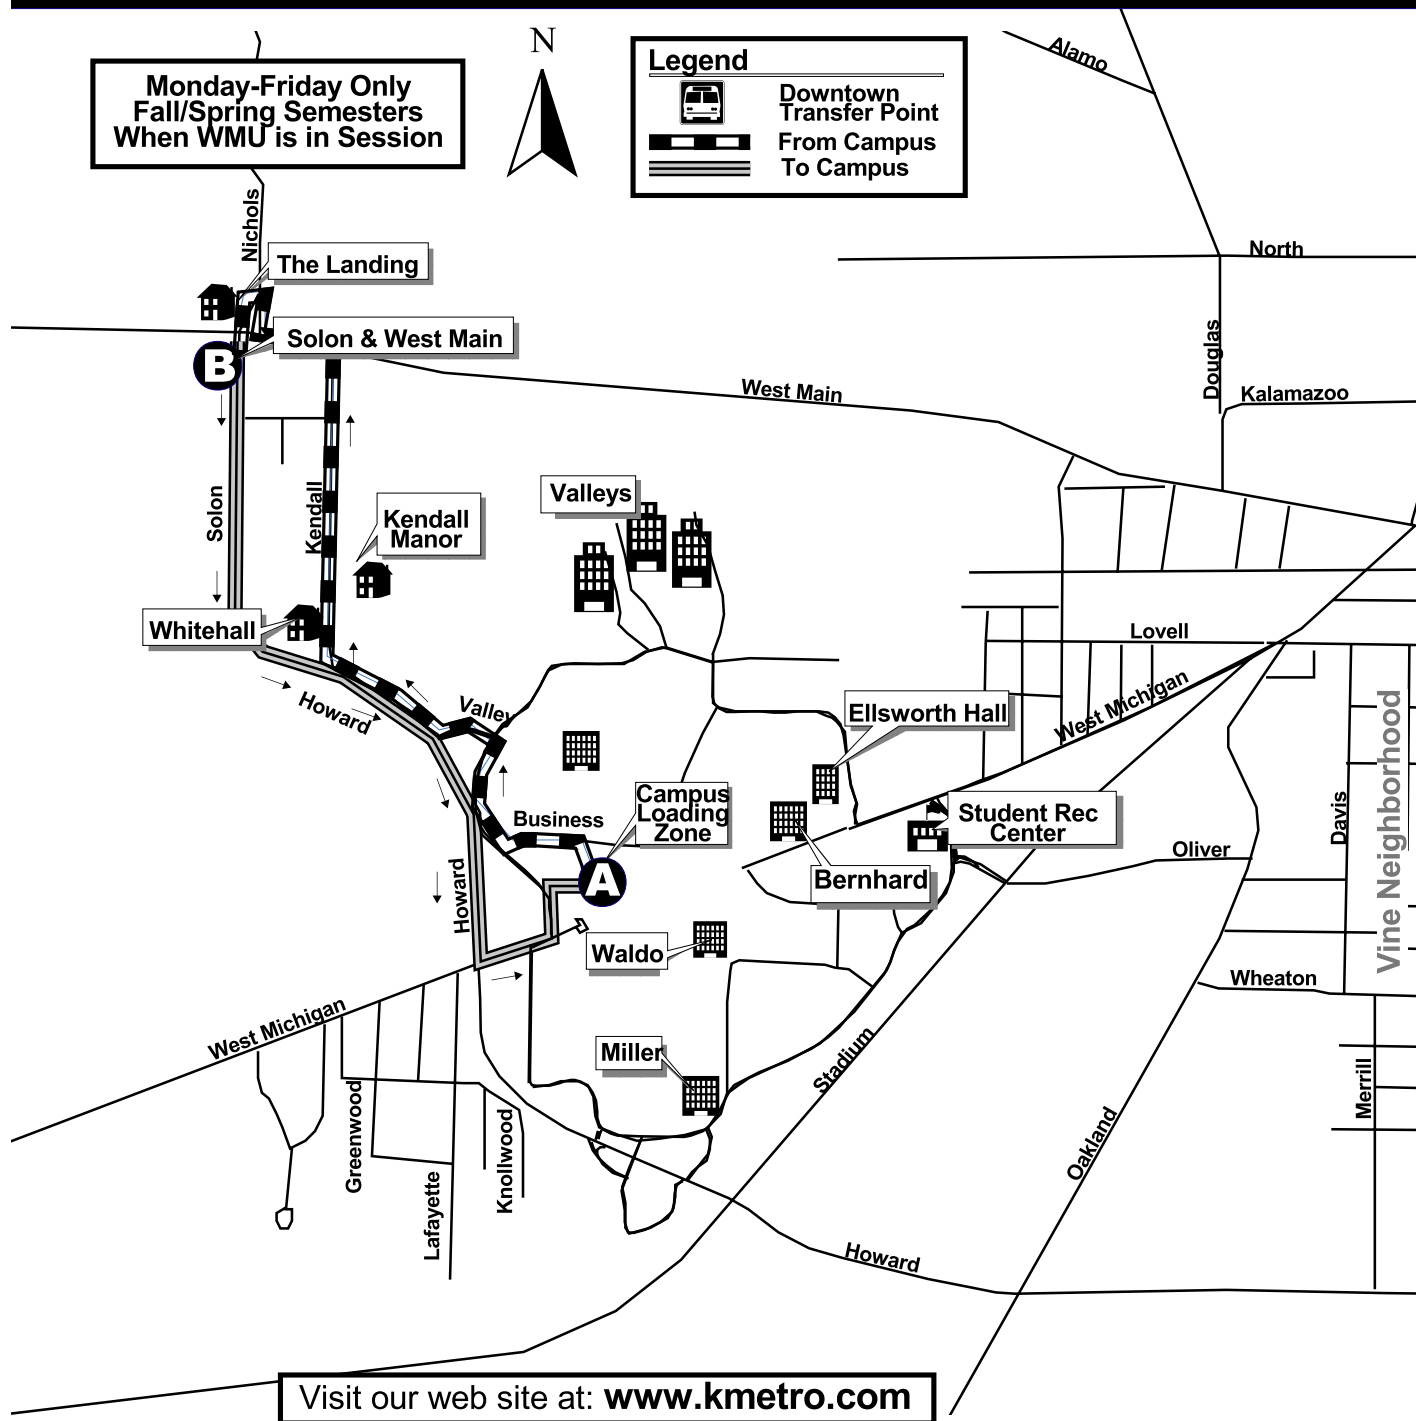

# Route 21 - Solon-Kendall

# Monday - Friday

Monday-Friday Only  
Fall/Spring Semesters  
When WMU is in Session

**Legend**

- Downtown Transfer Point
- From Campus To Campus

from Campus to Campus

Leaves Campus Loading Zone **A** Solon & West Main **B** Arrives Campus Loading Zone **A**

Leaves Campus Loading Zone <b>A</b>	Solon & West Main <b>B</b>	Arrives Campus Loading Zone <b>A</b>
7:15 am	7:19	7:30
7:25	7:29	7:40
7:45	7:49	8:00
7:55	7:59	8:10
8:15	8:19	8:30
8:25	8:29	8:40
8:45	8:49	9:00
8:55	8:59	9:10
9:15	9:19	9:30
9:25	9:29	9:40
9:45	9:49	10:00
9:55	9:59	10:10
10:15	10:19	10:30
10:25	10:29	10:40
10:45	10:49	11:00
10:55	10:59	11:10
11:15	11:19	11:30
11:25	11:29	11:40
11:45	11:49	12:00
11:55	11:59	12:10
12:15	12:19	12:30
12:25	12:29	12:40
12:45	12:49	1:00
12:55	12:59	1:10
1:15	1:19	1:30
1:25	1:29	1:40
1:45	1:49	2:00
1:55	1:59	2:10
2:15	2:19	2:30
2:25	2:29	2:40
2:45	2:49	3:00
2:55	2:59	3:10
3:15	3:19	3:30
3:25	3:29	3:40
3:45	3:49	4:00
3:55	3:59	4:10
4:15	4:19	4:30
4:25	4:29	4:40
4:45	4:49	5:00
4:55	4:59	5:10
5:15	5:19	5:30
5:25	5:29	5:40
5:45	5:49	6:00
5:55	5:59	6:10
6:15	6:19	6:30
6:25	6:29	6:40
6:45	6:49	7:00
6:55	6:59	7:10
7:15	7:19	7:30
7:25	7:29	7:40
7:45	7:49	8:00
7:55	7:59	8:10
8:15	8:19	8:30
8:25	8:29	8:40
8:45	8:49	9:00
8:55	8:59	9:10
9:15	9:19	9:30