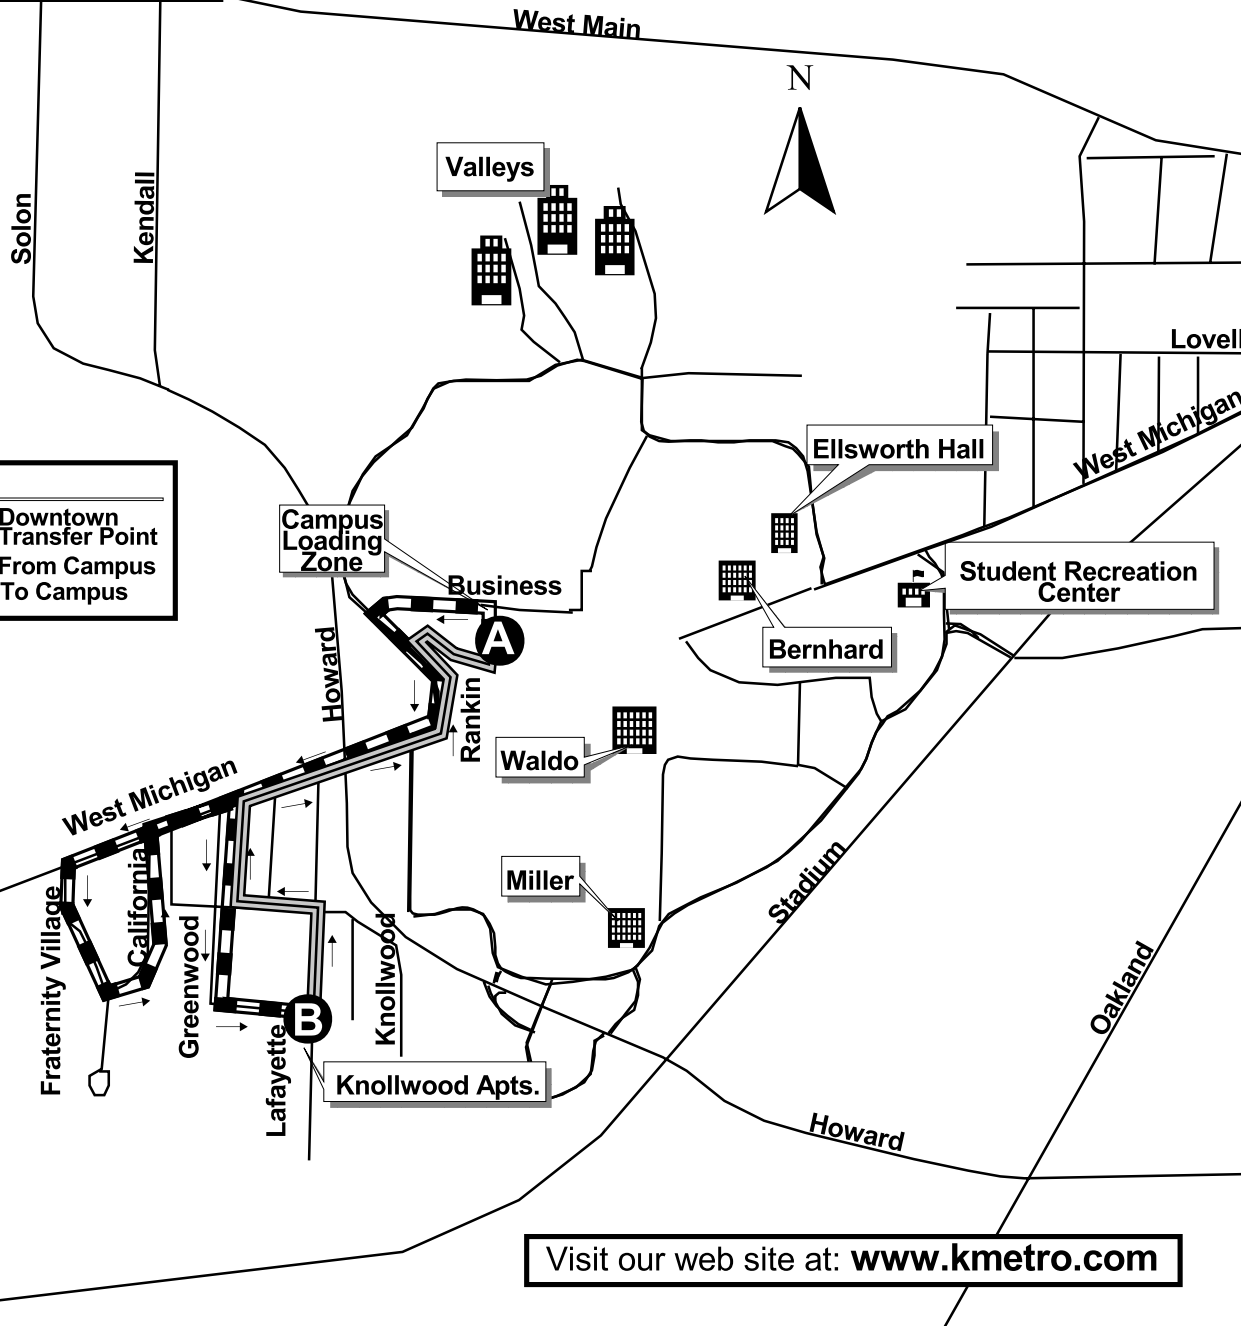

Route 22 - Lafayette

Monday - Friday

Monday-Friday Only
Fall/Spring Semesters
When WMU is in Session

Legend

- Downtown Transfer Point
- From Campus
- To Campus

Visit our web site at: www.kmetro.com

from Campus to Campus

Leaves Campus Loading Zone A	Knollwood Apartments B	Arrives Campus Loading Zone A
7:00 am	7:04	7:15
7:10	7:14	7:25
7:30	7:34	7:45
7:40	7:44	7:55
8:00	8:04	8:15
8:10	8:14	8:25
8:30	8:34	8:45
8:40	8:44	8:55
9:00	9:04	9:15
9:10	9:14	9:25
9:30	9:34	9:45
9:40	9:44	9:55
10:00	10:04	10:15
10:10	10:14	10:25
10:30	10:34	10:45
10:40	10:44	10:55
11:00	11:04	11:15
11:10	11:14	11:25
11:30	11:34	11:45
11:40	11:44	11:55
12:00	12:04	12:15
12:10	12:14	12:25
12:30	12:34	12:45
12:40	12:44	12:55
1:00	1:04	1:15
1:10	1:14	1:25
1:30	1:34	1:45
1:40	1:44	1:55
2:00	2:04	2:15
2:10	2:14	2:25
2:30	2:34	2:45
2:40	2:44	2:55
3:00	3:04	3:15
3:10	3:14	3:25
3:30	3:34	3:45
3:40	3:44	3:55
4:00	4:04	4:15
4:10	4:14	4:25
4:30	4:34	4:45
4:40	4:44	4:55
5:00	5:04	5:15
5:10	5:14	5:25
5:30	5:34	5:45
5:40	5:44	5:55
6:00	6:04	6:15
6:10	6:14	6:25
6:30	6:34	6:45
6:40	6:44	6:55
7:00	7:04	7:15
7:10	7:14	7:25
7:30	7:34	7:45
7:40	7:44	7:55
8:00	8:04	8:15
8:10	8:14	8:25
8:30	8:34	8:45
8:40	8:44	8:55
9:00	9:04	9:15