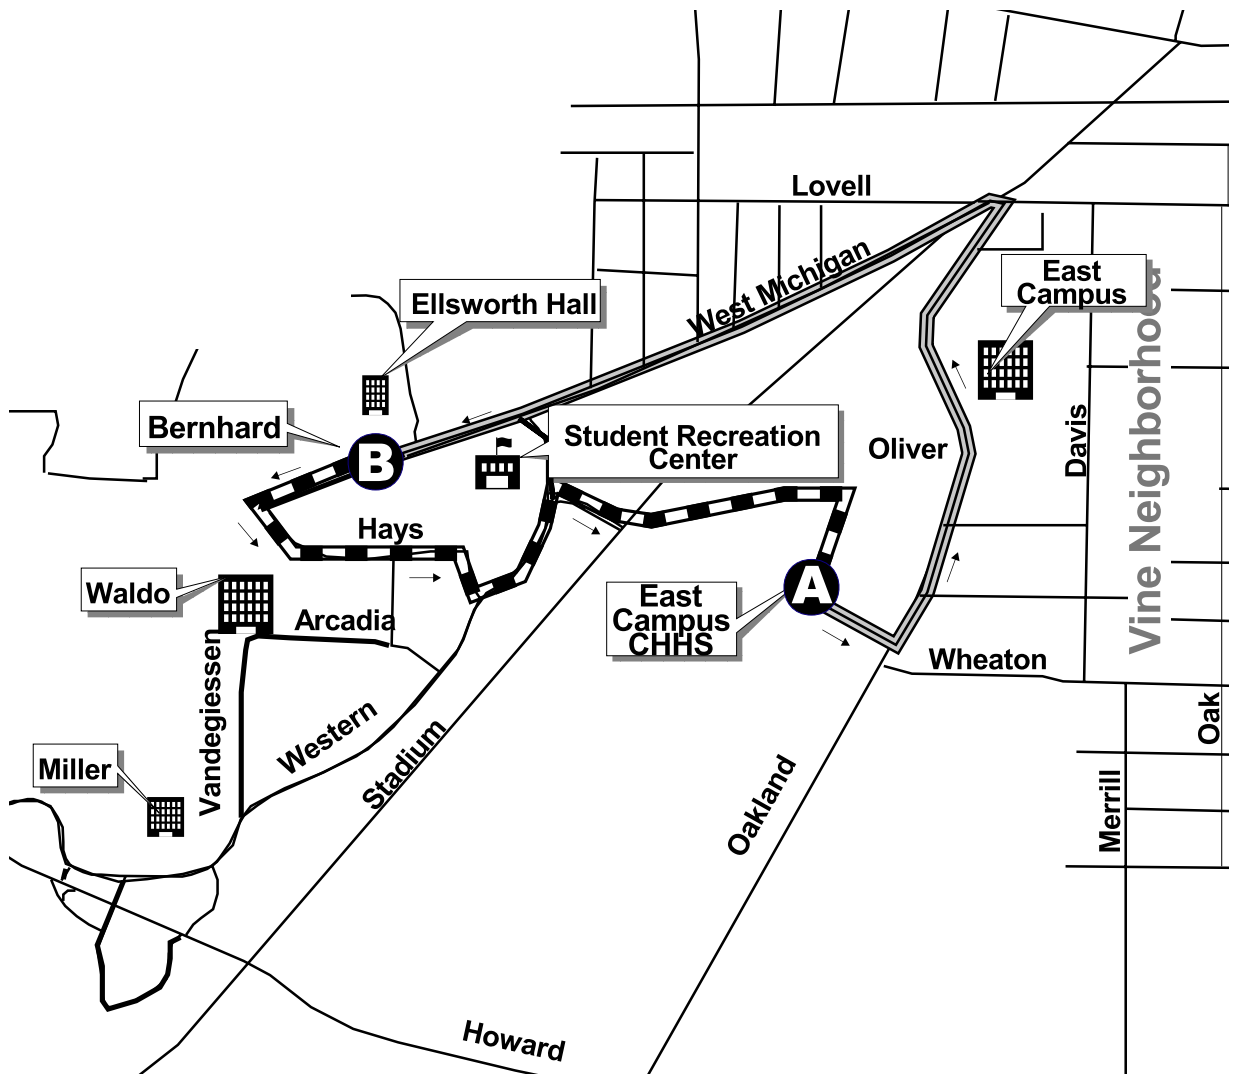

Route 24 - East Campus Silver

Monday-Friday Only
Fall/Spring Semesters
When WMU is in Session

Legend

- From East Campus
- To East Campus

Visit our web site at: www.kmetro.com

Monday - Friday

from East Campus to East Campus

Leaves East Campus CHHS	Bernhard	Arrives East Campus CHHS
7:30am	7:40	7:50
7:50	8:00	8:10
8:10	8:20	8:30
8:30	8:40	8:50
8:50	9:00	9:10
9:10	9:20	9:30
9:30	9:40	9:50
9:50	10:00	10:10
10:10	10:20	10:30
10:30	10:40	10:50
10:50	11:00	11:10
11:10	11:20	11:30
11:30	11:40	11:50
11:50	12:00pm	12:10
12:10	12:20	12:30
12:30	12:40	12:50
12:50	1:00	1:10
1:10	1:20	1:30
1:30	1:40	1:50
1:50	2:00	2:10
2:10	2:20	2:30
2:30	2:40	2:50
2:50	3:00	3:10
3:10	3:20	3:30
3:30	3:40	3:50
3:50	4:00	4:10
4:10	4:20	4:30
4:30	4:40	4:50
4:50	5:00	5:10
5:10	5:20	5:30
5:30	5:40	5:50
5:50	6:00	6:10
6:10	6:20	6:30
6:30	6:40	6:50
6:50	7:00	7:10
7:10	7:20	7:30
7:30	7:40	7:50
7:50	8:00	8:10
8:10	8:20	8:30
8:30	8:40	8:50
8:50	9:00	9:10
9:10	9:20	9:30