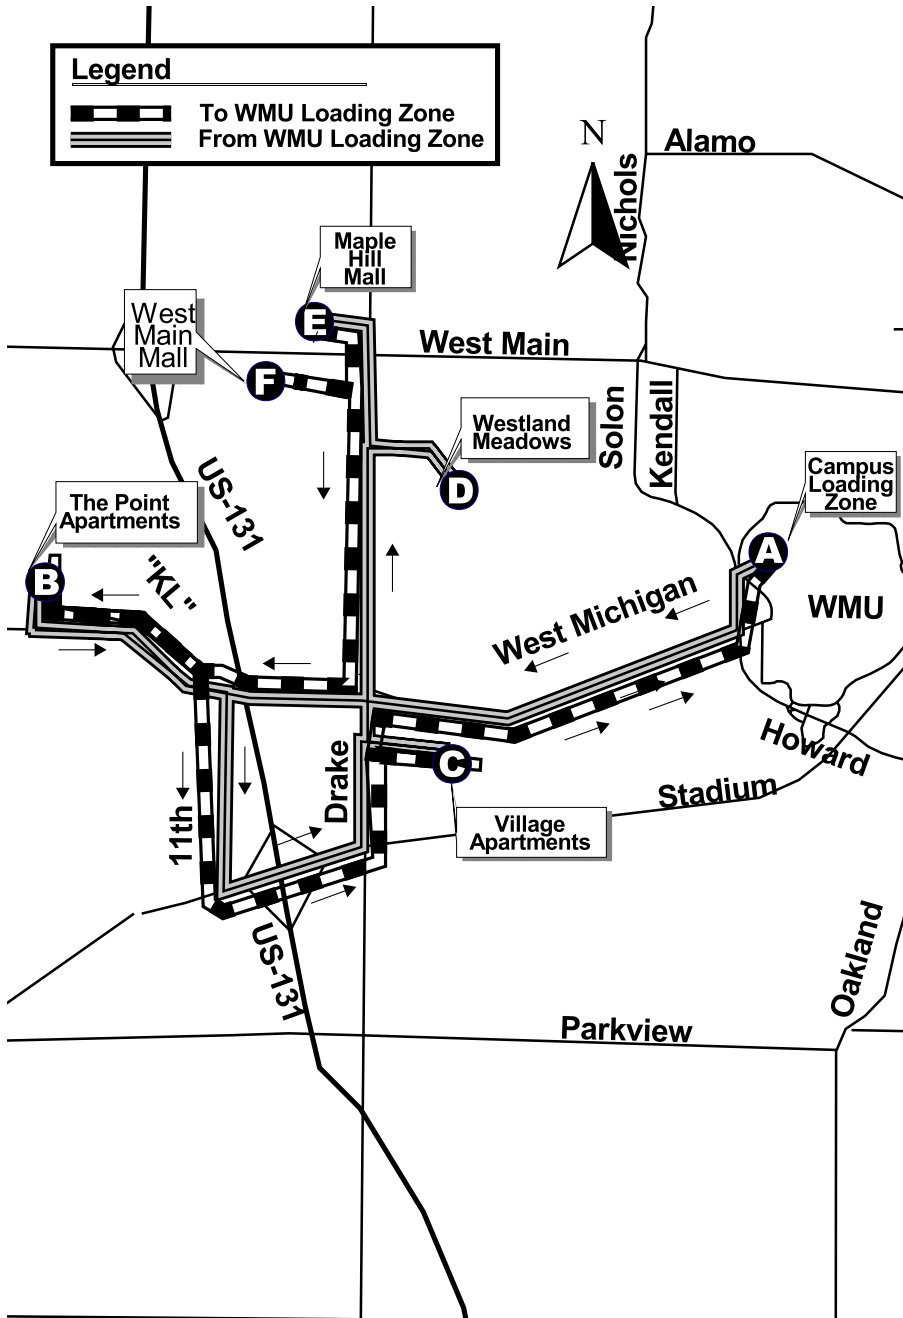

# Route 3 - West Michigan

# Monday - Saturday

from WMU Loading Zone

to WMU Loading Zone

6:00am			6:10	6:20
6:30	6:40	6:50	6:55	7:05
7:00			7:10	7:20
7:30	7:40	7:50	7:55	8:05
8:00			8:10	8:20
8:30	8:40	8:50	8:55	9:05
9:00			9:10	9:20
9:30	9:40	9:50	9:55	10:05
10:00			10:10	10:20
10:30	10:40	10:50	10:55	11:05
11:00			11:10	11:20
11:30	11:40	11:50	11:55	12:05pm
12:00			12:10	12:20
12:30	12:40	12:50	12:55	1:05
1:00			1:10	1:20
1:30	1:40	1:50	1:55	2:05
2:00			2:10	2:20
2:30	2:40	2:50	2:55	3:05
3:00			3:10	3:20
3:30	3:40	3:50	3:55	4:05
4:00			4:10	4:20
4:30	4:40	4:50	4:55	5:05
5:00			5:10	5:20
5:30	5:40	5:50	5:55	6:05
6:00			6:10	6:20
6:30	6:40	6:50	6:55	7:05
7:00			7:10	7:20
7:30	7:40	7:50	7:55	8:05
8:00			8:10	8:20
8:30	8:40	8:50	8:55	9:05
9:00			9:10	9:20
9:30	9:40	9:50	9:55	10:05

6:23	6:30	6:40	7:00
7:08			7:30
7:23	7:30	7:40	8:00
8:08			8:30
8:23	8:30	8:40	9:00
9:08			9:30
9:23	9:30	9:40	10:00
10:08			10:30
10:23	10:30	10:40	11:00
11:08			11:30
11:23	11:30	11:40	12:00
12:08			12:30
12:23	12:30	12:40	1:00
1:08			1:30
1:23	1:30	1:40	2:00
2:08			2:30
2:23	2:30	2:40	3:00
3:08			3:30
3:23	3:30	3:40	4:00
4:08			4:30
4:23	4:30	4:40	5:00
5:08			5:30
5:23	5:30	5:40	6:00
6:08			6:30
6:23	6:30	6:40	7:00
7:08			7:30
7:23	7:30	7:40	8:00
8:08			8:30
8:23	8:30	8:40	9:00
9:08			9:30
9:23	9:30	9:40	10:00
10:08			10:20

Visit our web site at: [www.kmetro.com](http://www.kmetro.com)

— Bus does not service area.