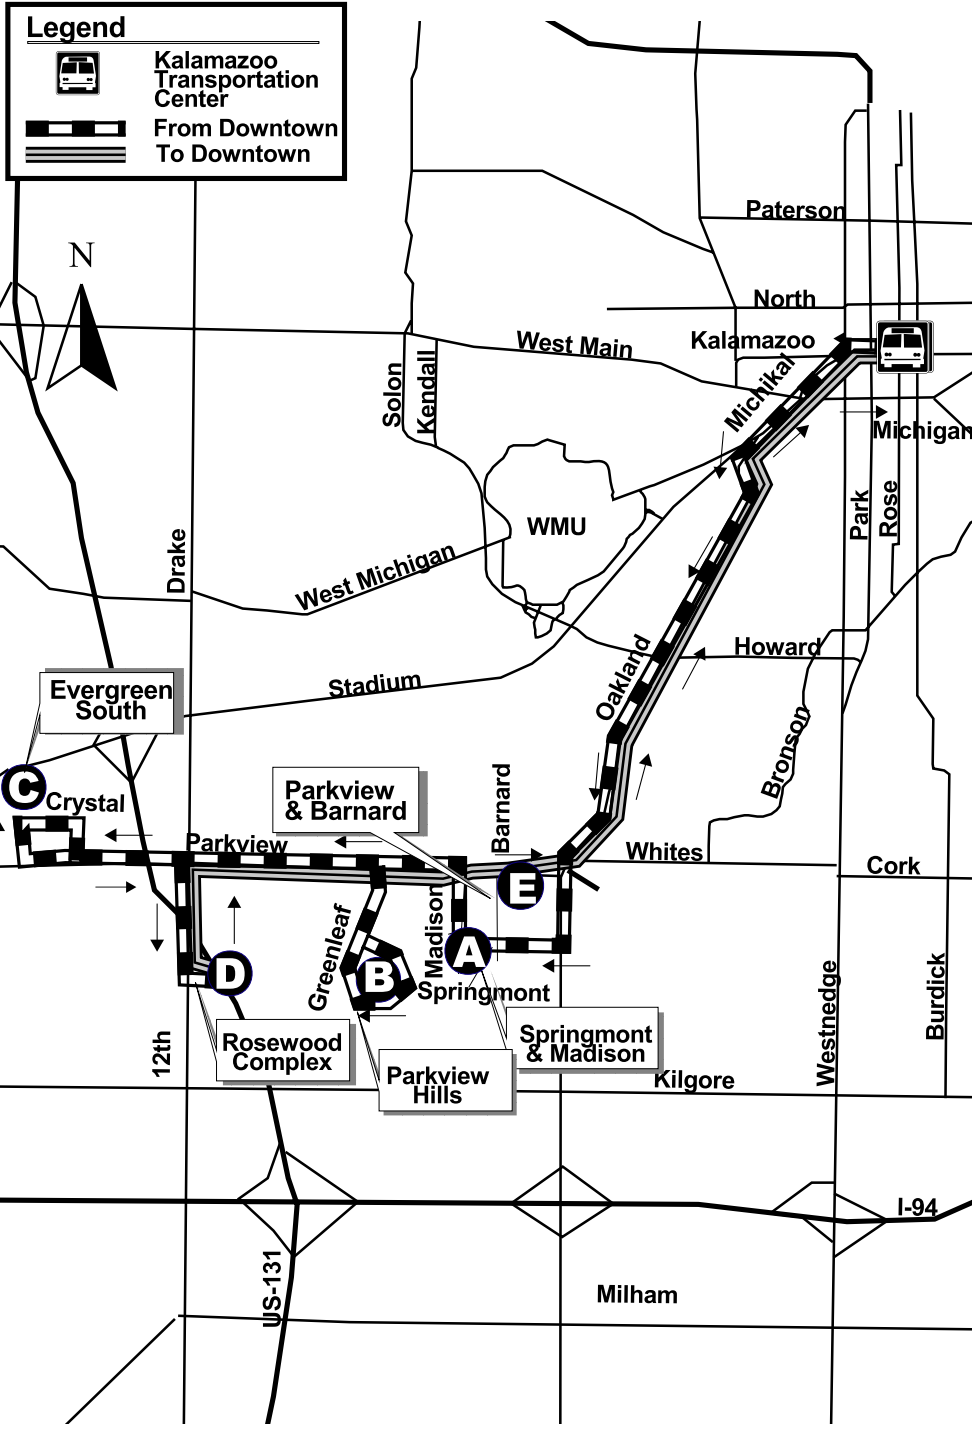

Route 4 - Oakland

Monday - Saturday

from downtown

to downtown

| | | | | | | |
|---------|-------|-------|-------|-------|-------|----------|
| 6:15 am | 6:25 | 6:30 | 6:35 | 6:42 | 6:50 | 7:12 |
| 7:15 | 7:25 | 7:30 | 7:35 | 7:42 | 7:50 | 8:12 |
| 8:15* | 8:25 | 8:30 | 8:35 | 8:42 | 8:50 | 9:12 |
| 9:15 | 9:25 | 9:30 | 9:35 | 9:42 | 9:50 | 10:12 |
| 10:15 | 10:25 | 10:30 | 10:35 | 10:42 | 10:50 | 11:12 |
| 11:15 | 11:25 | 11:30 | 11:35 | 11:42 | 11:50 | 12:12 pm |
| 12:15 | 12:25 | 12:30 | 12:35 | 12:42 | 12:50 | 1:12 |
| 1:15 | 1:25 | 1:30 | 1:35 | 1:42 | 1:50 | 2:12 |
| 2:15 | 2:25 | 2:30 | 2:35 | 2:42 | 2:50 | 3:12 |
| 3:15 | 3:25 | 3:30 | 3:35 | 3:42 | 3:50 | 4:12 |
| 4:15 | 4:25 | 4:30 | 4:35 | 4:42 | 4:50 | 5:12 |
| 5:15 | 5:25 | 5:30 | 5:35 | 5:42 | 5:50 | 6:12 |
| 6:15 | 6:25 | 6:30 | 6:35 | 6:42 | 6:50 | 7:12 |
| 7:15 | 7:25 | 7:30 | 7:35 | 7:42 | 7:50 | 8:12 |
| 8:15 | 8:25 | 8:30 | 8:35 | 8:42 | 8:50 | 9:12 |
| 9:15 | 9:25 | 9:30 | 9:35 | 9:42 | 9:50 | 10:12 |

Visit our web site at: www.kmetro.com

* Bus provides service into Phoenix High School when in session