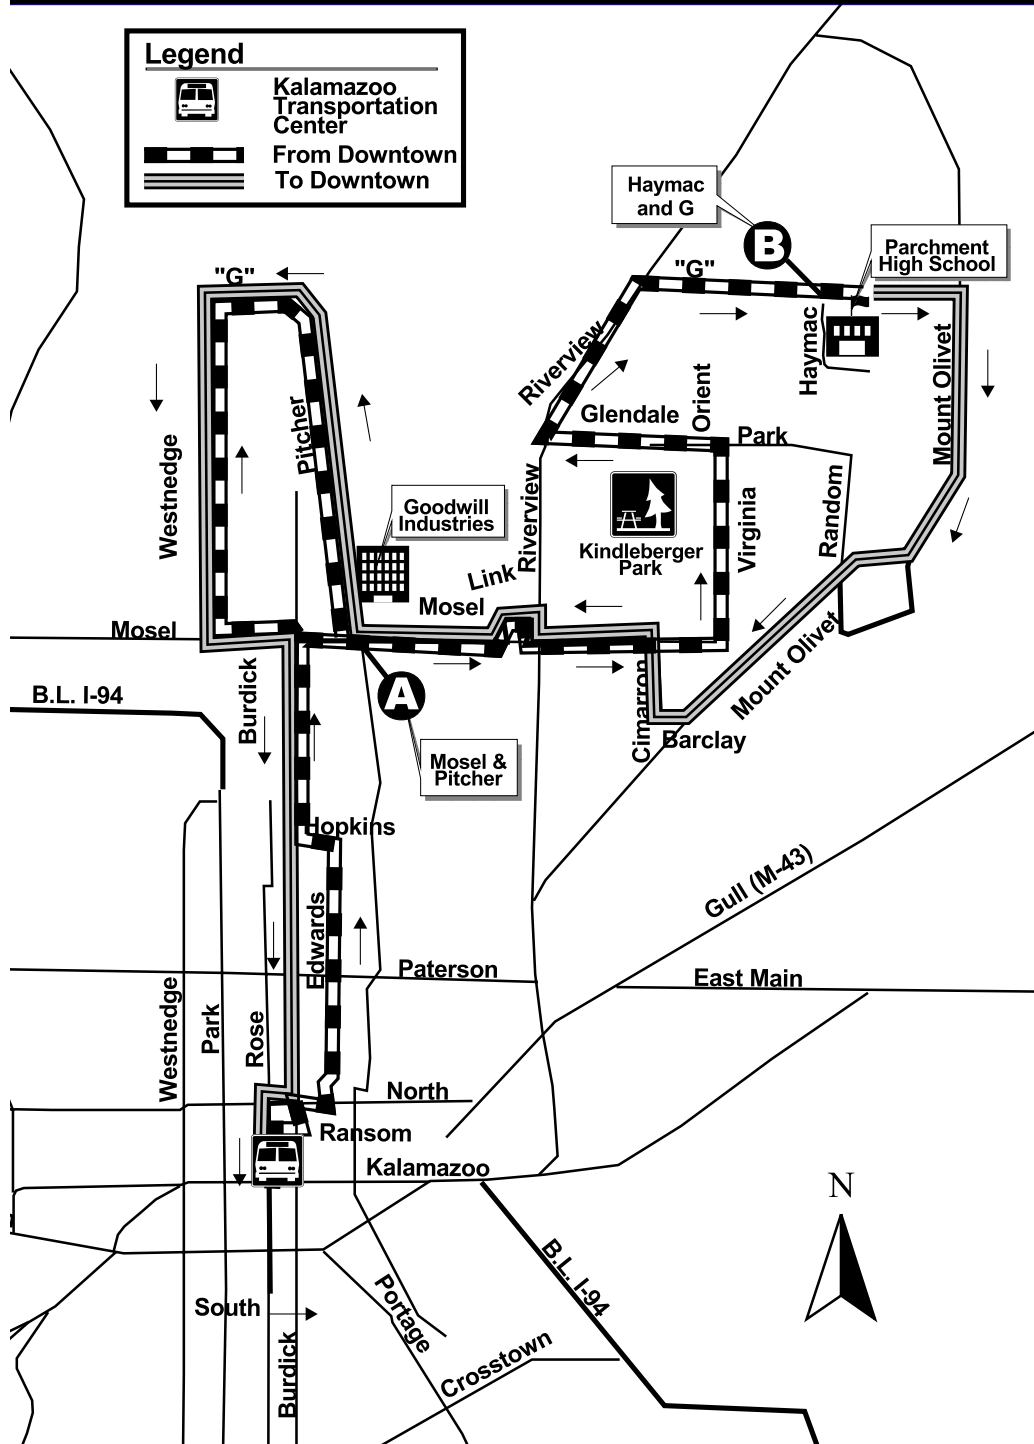

# Route 6 - Parchment

**Legend**

- Kalamazoo Transportation Center
- From Downtown
- To Downtown

# Monday - Saturday

from downtown to downtown

Leaves Rose, Bay 10	Mosel & Pitcher	Haymac & "G"	Mosel & Pitcher	Arrives Rose, Bay 10
6:45 am	6:55	7:15	7:25	7:42
7:45	7:55	8:15	8:25	8:42
8:45	8:55	9:15	9:25	9:42
9:45	9:55	10:15	10:25	10:42
10:45	10:55	11:15	11:25	11:42
11:45	11:55	12:15 pm	12:25	12:42
12:45	12:55	1:15	1:25	1:42
1:45	1:55	2:15	2:25	2:42
2:15	2:25	2:45	2:55	3:12
3:15	3:25	3:45	3:55	4:12
4:15	4:25	4:45	4:55	5:12
5:15	5:25	5:45	5:55	6:12
6:15	6:25	6:45	6:55	7:12
7:15	7:25	7:45	7:55	8:12
8:15	8:25	8:45	8:55	9:12
9:15	9:25	9:45	9:55	10:02