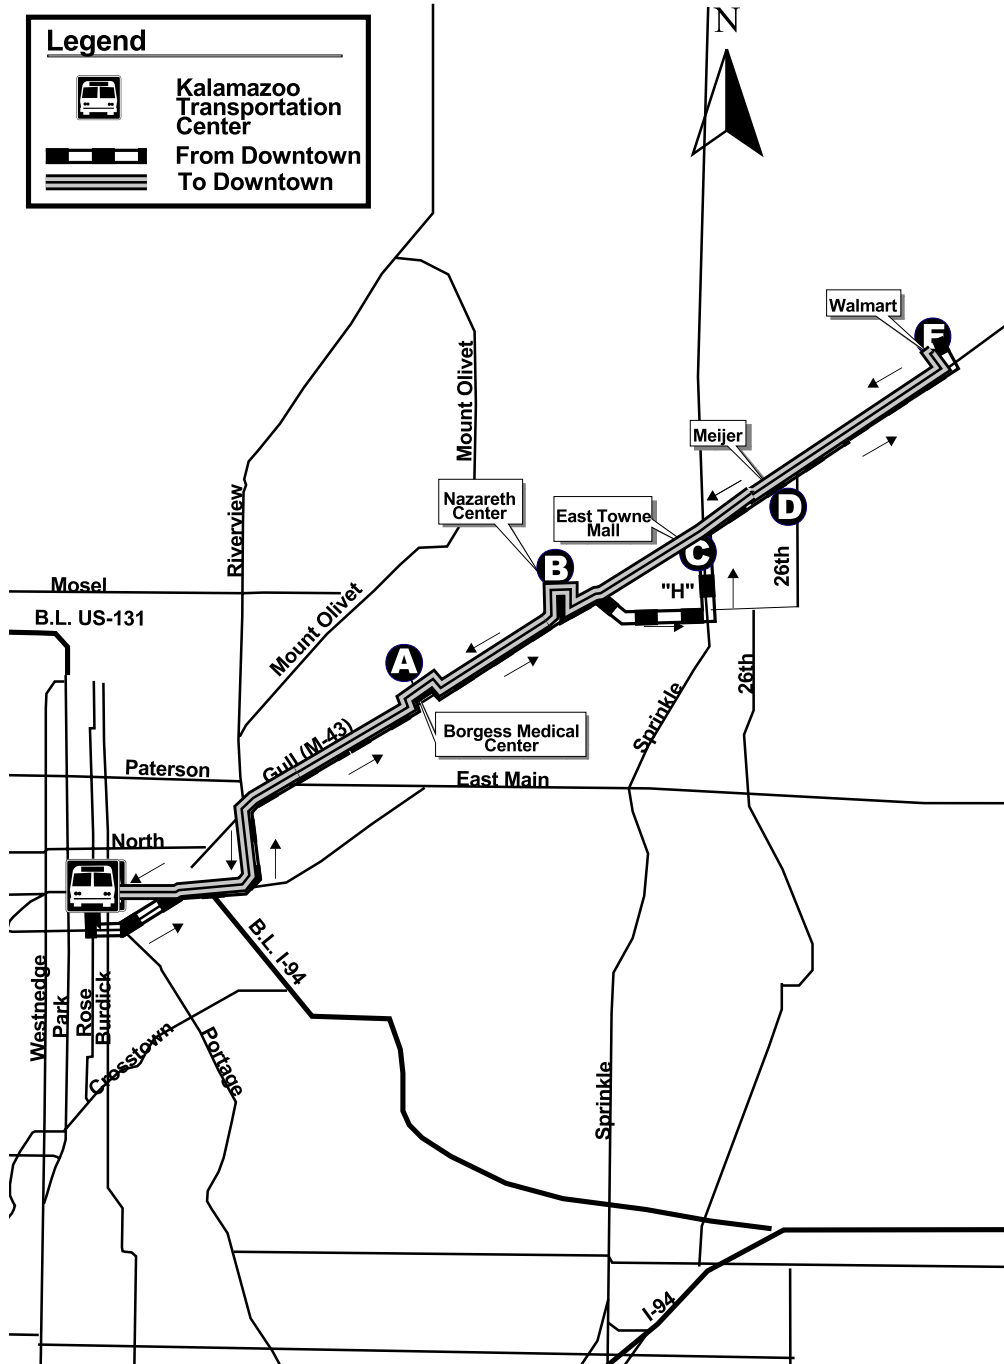

Route 9 - Gull

Legend

- Kalamazoo Transportation Center
- From Downtown
- To Downtown

Visit our web site at: www.kmetro.com

Monday - Saturday

from downtown

to downtown

Leaves Burdick, Bay 12	Borgess Medical Center	Nazareth Center	East Towne Mall	Meijer	Walmart
5:55 am	6:00		6:05	6:08	6:15
6:45	6:50	6:58	7:05	7:08	7:15
7:15	7:20	7:28	7:35	7:38	7:45
7:45	7:50	7:58	8:05	8:08	8:15
8:15	8:20	8:28	8:35	8:38	8:45
8:45	8:50	8:58	9:05	9:08	9:15
9:15	9:20	9:28	9:35	9:38	9:45
9:45	9:50	9:58	10:05	10:08	10:15
10:15	10:20	10:28	10:35	10:38	10:45
10:45	10:50	10:58	11:05	11:08	11:15
11:15	11:20	11:28	11:35	11:38	11:45
11:45	11:50	11:58	12:05	12:08	12:15
12:15	12:20	12:28	12:35	12:38	12:45
12:45	12:50	12:58	1:05	1:08	1:15
1:15	1:20	1:28	1:35	1:38	1:45
1:45	1:50	1:58	2:05	2:08	2:15
2:15	2:20	2:28	2:35	2:38	2:45
2:45	2:50	2:58	3:05	3:08	3:15
3:15	3:20	3:28	3:35	3:38	3:45
3:45	3:50	3:58	4:05	4:08	4:15
4:15	4:20	4:28	4:35	4:38	4:45
4:45	4:50	4:58	5:05	5:08	5:15
5:15	5:20	5:28	5:35	5:38	5:45
5:45	5:50	5:58	6:05	6:08	6:15
6:15	6:20	6:28	6:35	6:38	6:45
7:15	7:20	7:28	7:35	7:38	7:45
8:15	8:20	8:28	8:35	8:38	8:45
9:15	9:20	9:28	9:35	9:38	9:45

Nazareth Center	Borgess Medical Center	Arrives Burdick, Bay 12
6:25	6:30	6:42
7:25	7:30	7:42
7:55	8:00	8:12
8:25	8:30	8:42
8:55	9:00	9:12
9:25	9:30	9:42
9:55	10:00	10:12
10:25*	10:30	10:42
10:55*	11:00	11:12
11:25*	11:30	11:42
11:55*	12:00pm	12:12
12:25*	12:30	12:42
12:55*	1:00	1:12
1:25*	1:30	1:42
1:55*	2:00	2:12
2:25*	2:30	2:42
2:55*	3:00	3:12
3:25	3:30	3:42
3:55	4:00	4:12
4:25	4:30	4:42
4:55	5:00	5:12
5:25	5:30	5:42
5:55	6:00	6:12
6:25	6:30	6:42
6:55	7:00	7:12
7:55	8:00	8:12
8:55	9:00	9:12
9:55	10:00	10:12

*Service to New Horizon Village