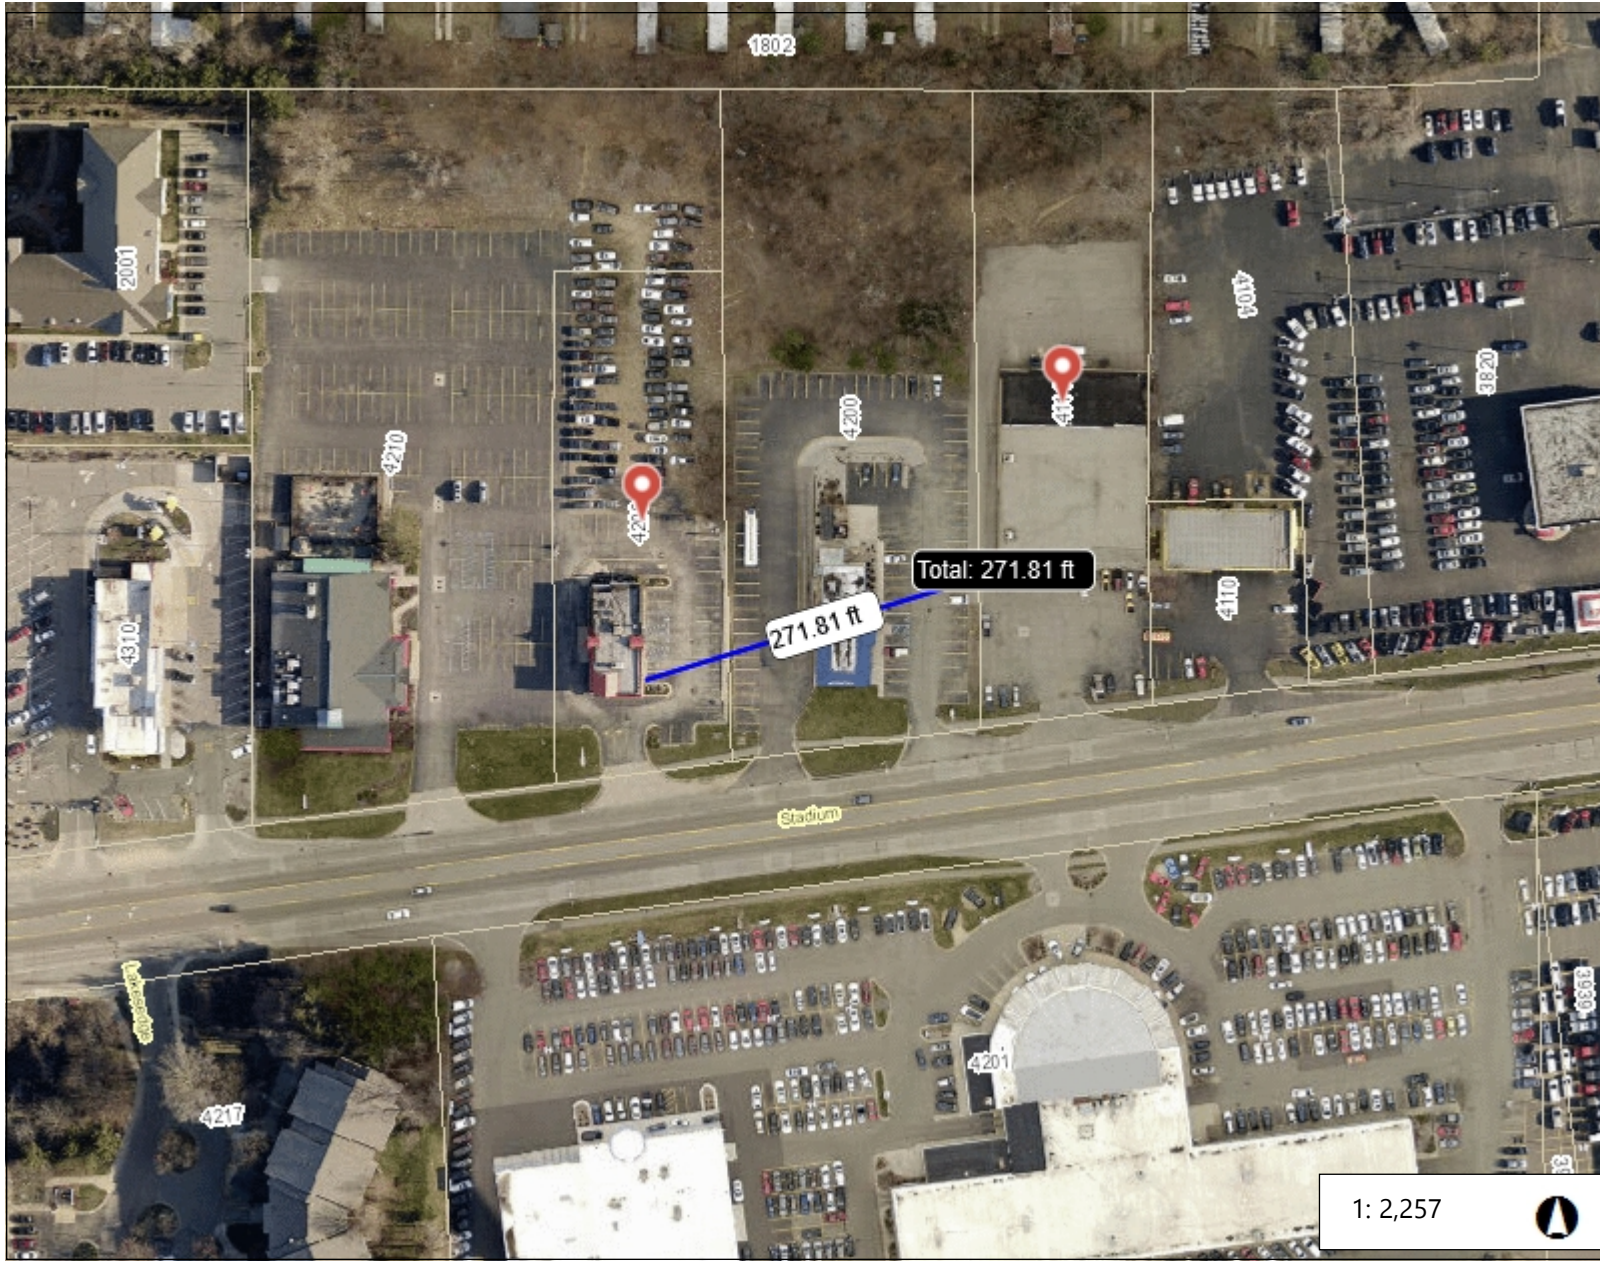

Stadium Drive

Legend

- Street Names - City
- Parcels

1: 2,257 

0.1 0 0.04 0.1 Miles
WGS_1984_Web_Mercator_Auxiliary_Sphere

This map is a user generated static output from an Internet mapping site and is for reference only. Data layers that appear on this map may or may not be accurate, current, or otherwise reliable.
THIS MAP IS NOT TO BE USED FOR NAVIGATION