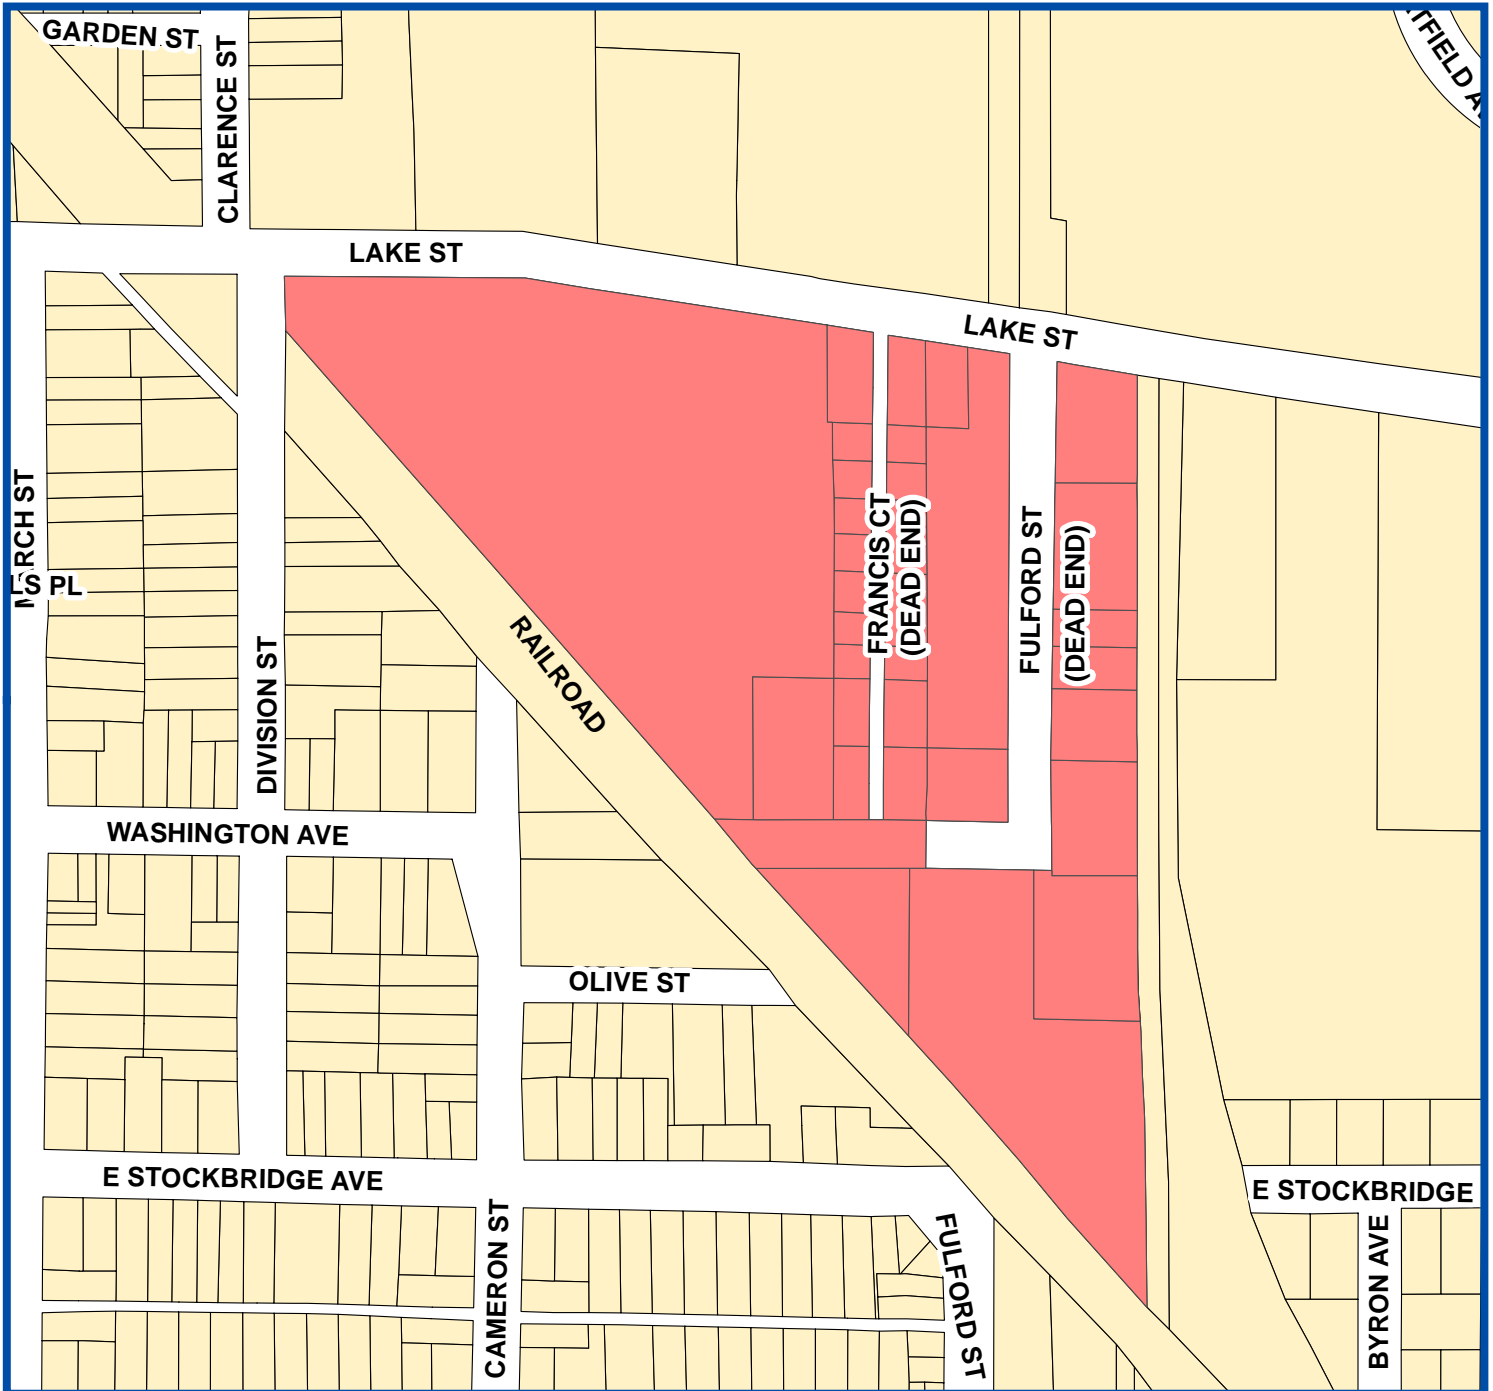

**Approximate Area of Boil Water Advisory
associated with Water Main Break on Lake Street,
Kalamazoo
Date: 1/23/2019**

 = BOIL WATER ADVISORY AREA

The maps from the City of Kalamazoo's GIS are not at survey accuracy.
The City of Kalamazoo assumes no legal responsibility for
the information contained on this map.