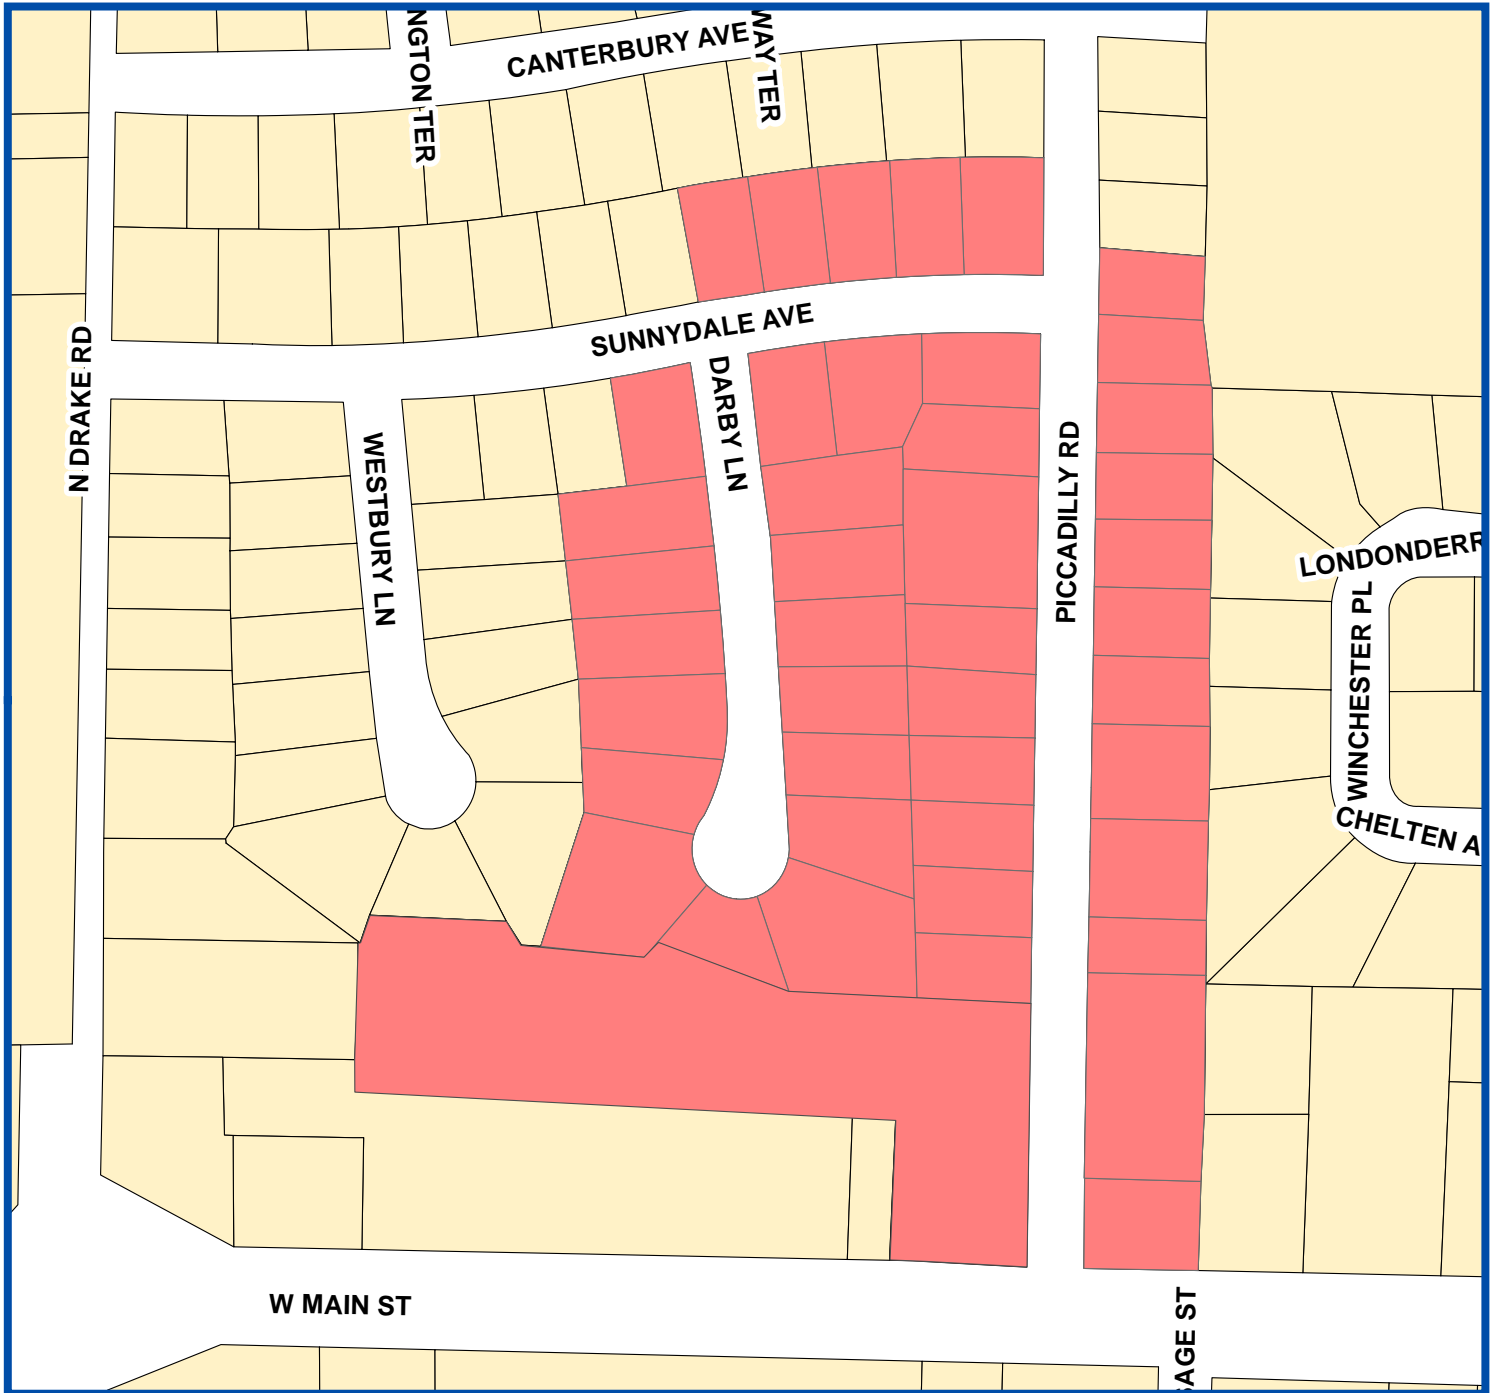

Approximate Area of Boil Water Advisory associated with Water Main Break on Piccadilly Road, Kalamazoo

Date: 1/23/2019

 = BOIL WATER ADVISORY AREA

The maps from the City of Kalamazoo's GIS are not at survey accuracy.
The City of Kalamazoo assumes no legal responsibility for
the information contained on this map.